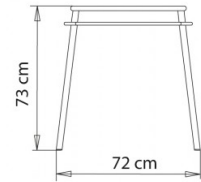

TABLE TOPS:80x160 cm / 80x180 cm / 90x160 cm / 90x180 cm / 100x160 cm / 100x180 cm

Table with 4 legs steel frame.

WEIGHT

11 Kg

PACK

1,40 m³

PIECES PER BOX

1