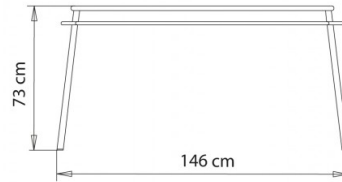

TABLE TOPS:80x160 cm / 80x180 cm / 90x160 cm / 90x180 cm / 100x160 cm / 100x180 cm

Table with 4 legs steel frame.

WEIGHT

11 Kg

PACK

1,40 m³

PIECES PER BOX

1