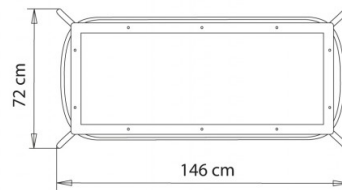

TABLE TOPS:80x160 cm / 80x180 cm / 90x160 cm / 90x180 cm / 100x160 cm / 100x180 cm

Table with 4 legs steel frame.

WEIGHT

11 Kg

PACK

1,40 m³

PIECES PER BOX

1