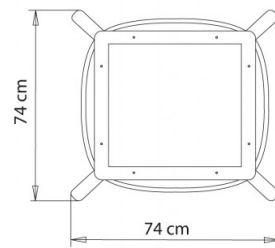

TABLE TOPS:

Ø 100 cm / Ø 120 cm

80x80 cm / 90x90 cm / 100x100 cm

Table with 4 legs wooden and steel frame.

WEIGHT

8,5 Kg

PACK

0,58 m³