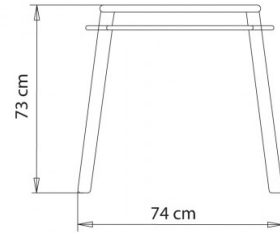

TABLE TOPS:

Ø 100 cm / Ø 120 cm

80x80 cm / 90x90 cm / 100x100 cm

Table with 4 legs wooden and steel frame.

WEIGHT

8,5 Kg

PACK

0,58 m³