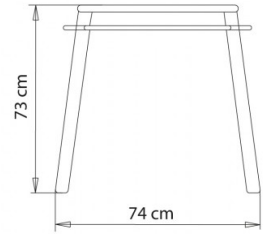

TABLE TOPS:

Ø 100 cm / Ø 120 cm

80x80 cm / 90x90 cm / 100x100 cm

Table with 4 legs wooden and steel frame.

WEIGHT

8,5 Kg

PACK

0,58 m³