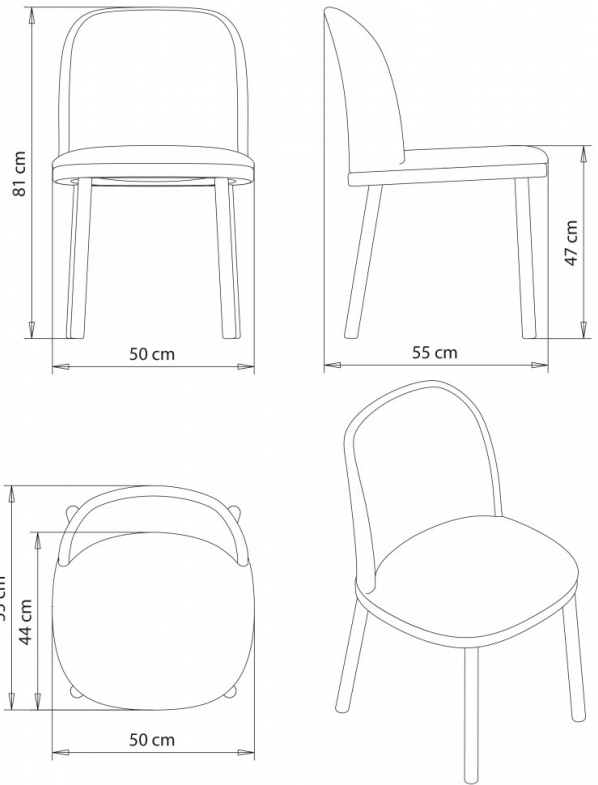

Agami 1160

AGAMI COLLECTION:

Agami 1150, Agami 1151, Agami 1152, Agami 1152b, Agami 1155, Agami 1156, Agami 1157, Agami 1158, Agami 1160, Agami 1161, Agami 1162, Agami 1162b, Agami 1165, Agami 1166, Agami 1167, Agami 1168, Agami 1170, Agami 1171, Agami 1180, Agami 1181,

Chair with wooden frame, 4 legs.

The wooden frames of the Agami collection are FSC® certified.

WEIGHT

7,5 Kg

PACK

0,32 m³

PIECES PER BOX

1