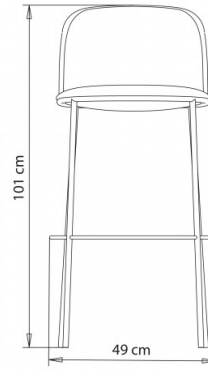

Barstool with 4 legs steel frame.

WEIGHT

7,7 Kg

PACK

0,31 m³

PIECES PER BOX

1

FINISHES SEATING