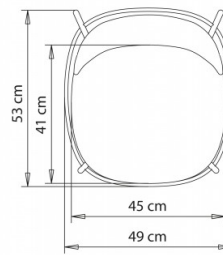

Barstool with 4 legs steel frame.

WEIGHT

7,7 Kg

PACK

0,31 m³

PIECES PER BOX

1

FINISHES SEATING