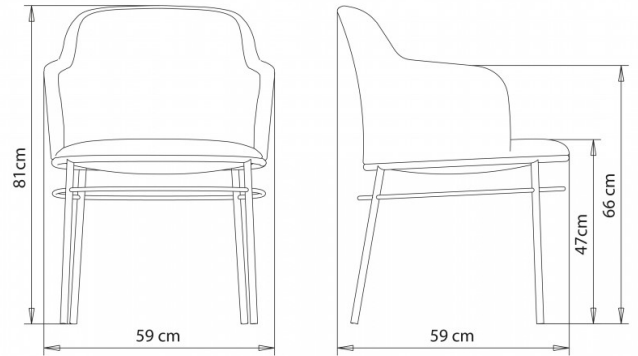

Armchair with steel frame, 4 legs.

WEIGHT

10,5 Kg

PACK

0,32 m³

PIECES PER BOX

1

FINISHES SEATING