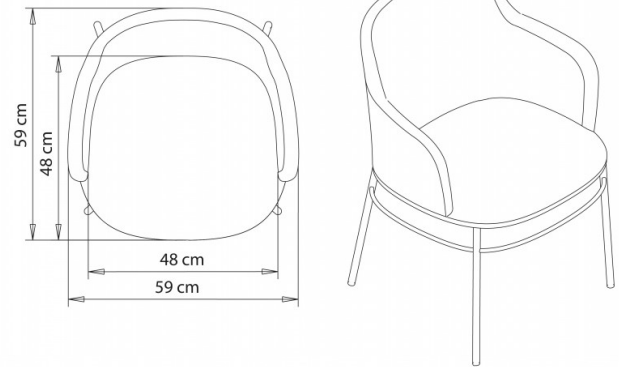

Agami 1151

AGAMI COLLECTION:

Agami 1150, Agami 1151, Agami 1152, Agami 1152b, Agami 1155, Agami 1156, Agami 1157, Agami 1158, Agami 1160, Agami 1161, Agami 1162, Agami 1162b, Agami 1165, Agami 1166, Agami 1167, Agami 1168, Agami 1170, Agami 1171, Agami 1180, Agami 1181,

Armchair with steel frame, 4 legs.

WEIGHT

10,5 Kg

PACK

0,32 m³

PIECES PER BOX

1

FINISHES SEATING