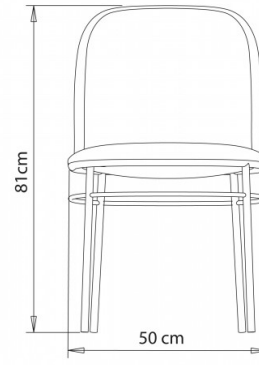

Chair with steel frame, 4 legs.

WEIGHT

8,6 kg

PACK

0,32 m³

PIECES PER BOX

1

FINISHES SEATING