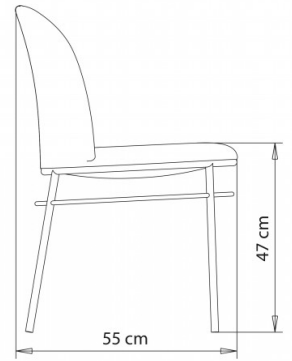

Chair with steel frame, 4 legs.

WEIGHT

8,6 kg

PACK

0,32 m³

PIECES PER BOX

1

FINISHES SEATING