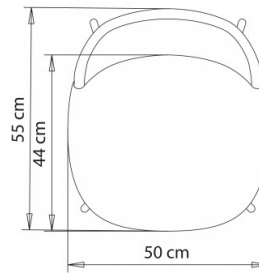

Chair with steel frame, 4 legs.

WEIGHT

8,6 kg

PACK

0,32 m³

PIECES PER BOX

1

FINISHES SEATING