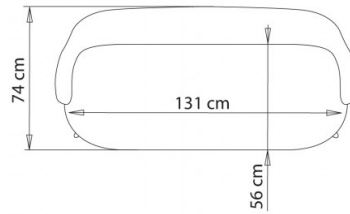

Sofa with 4 legs wooden frame.

WEIGHT

24 Kg

PACK

1,40 m³

PIECES PER BOX

1

FINISHES SEATING