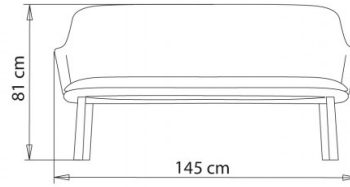

Sofa with 4 legs wooden frame.

WEIGHT

24 Kg

PACK

1,40 m³

PIECES PER BOX

1

FINISHES SEATING