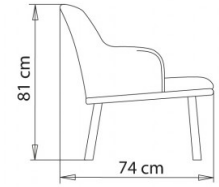

Sofa with 4 legs wooden frame.

WEIGHT

24 Kg

PACK

1,40 m³

PIECES PER BOX

1

FINISHES SEATING