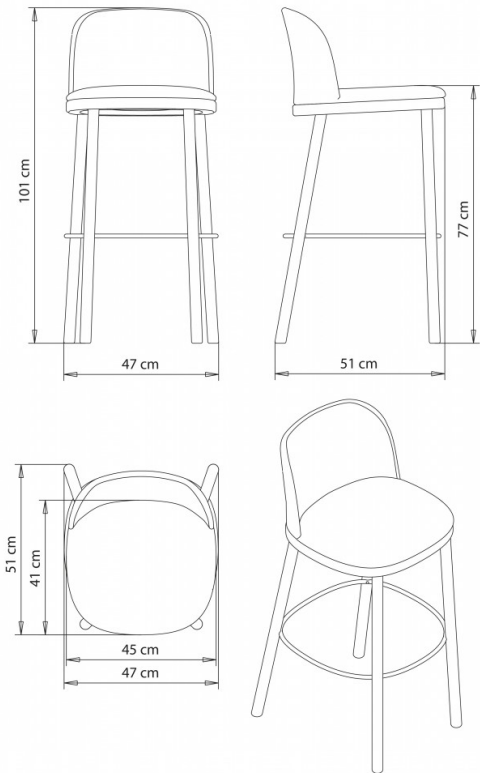

Barstool with wooden frame, 4 legs.

The wooden frames of the Agami collection are FSC® certified.

WEIGHT

7,7 Kg

PACK

0,31 m³

PIECES PER BOX

1