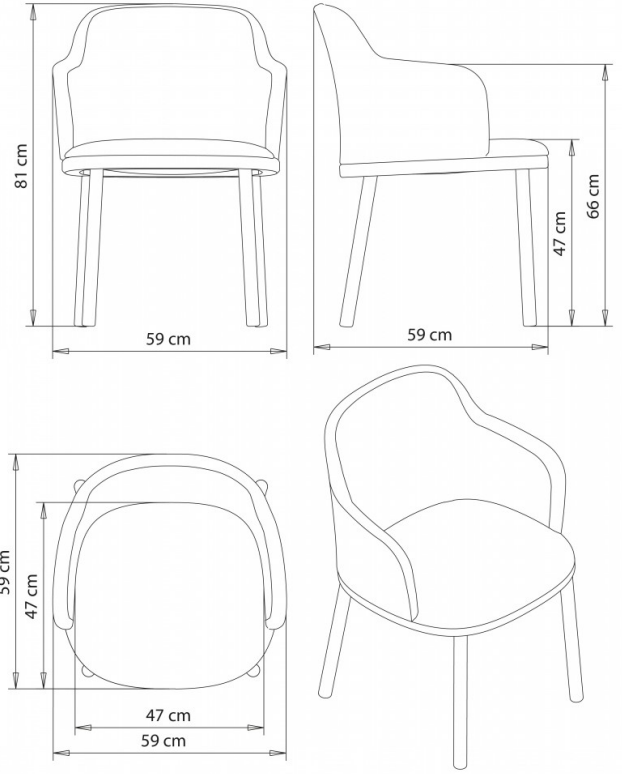

Agami 1161

AGAMI COLLECTION:

Agami 1150, Agami 1151, Agami 1152, Agami 1152b, Agami 1155, Agami 1156, Agami 1157, Agami 1158, Agami 1160, Agami 1161, Agami 1162, Agami 1162b, Agami 1165, Agami 1166, Agami 1167, Agami 1168, Agami 1170, Agami 1171, Agami 1180, Agami 1181,

Armchair with wooden frame, 4 legs.

The wooden frames of the Agami collection are FSC® certified.

WEIGHT

9,3 Kg

PACK

0,32 m³

PIECES PER BOX

1