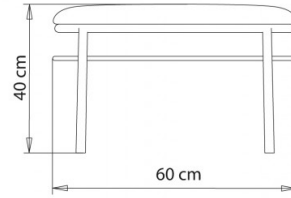

Pouf with 4 legs steel frame.

WEIGHT

6,6 Kg

PACK

0,38 m³

PIECES PER BOX

1

FINISHES SEATING