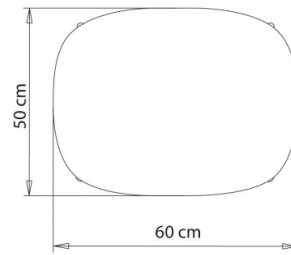

Pouf with 4 legs steel frame.

WEIGHT

6,6 Kg

PACK

0,38 m³

PIECES PER BOX

1

FINISHES SEATING