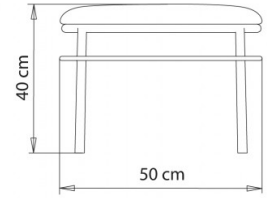

Pouf with 4 legs steel frame.

WEIGHT

6,6 Kg

PACK

0,38 m³

PIECES PER BOX

1

FINISHES SEATING