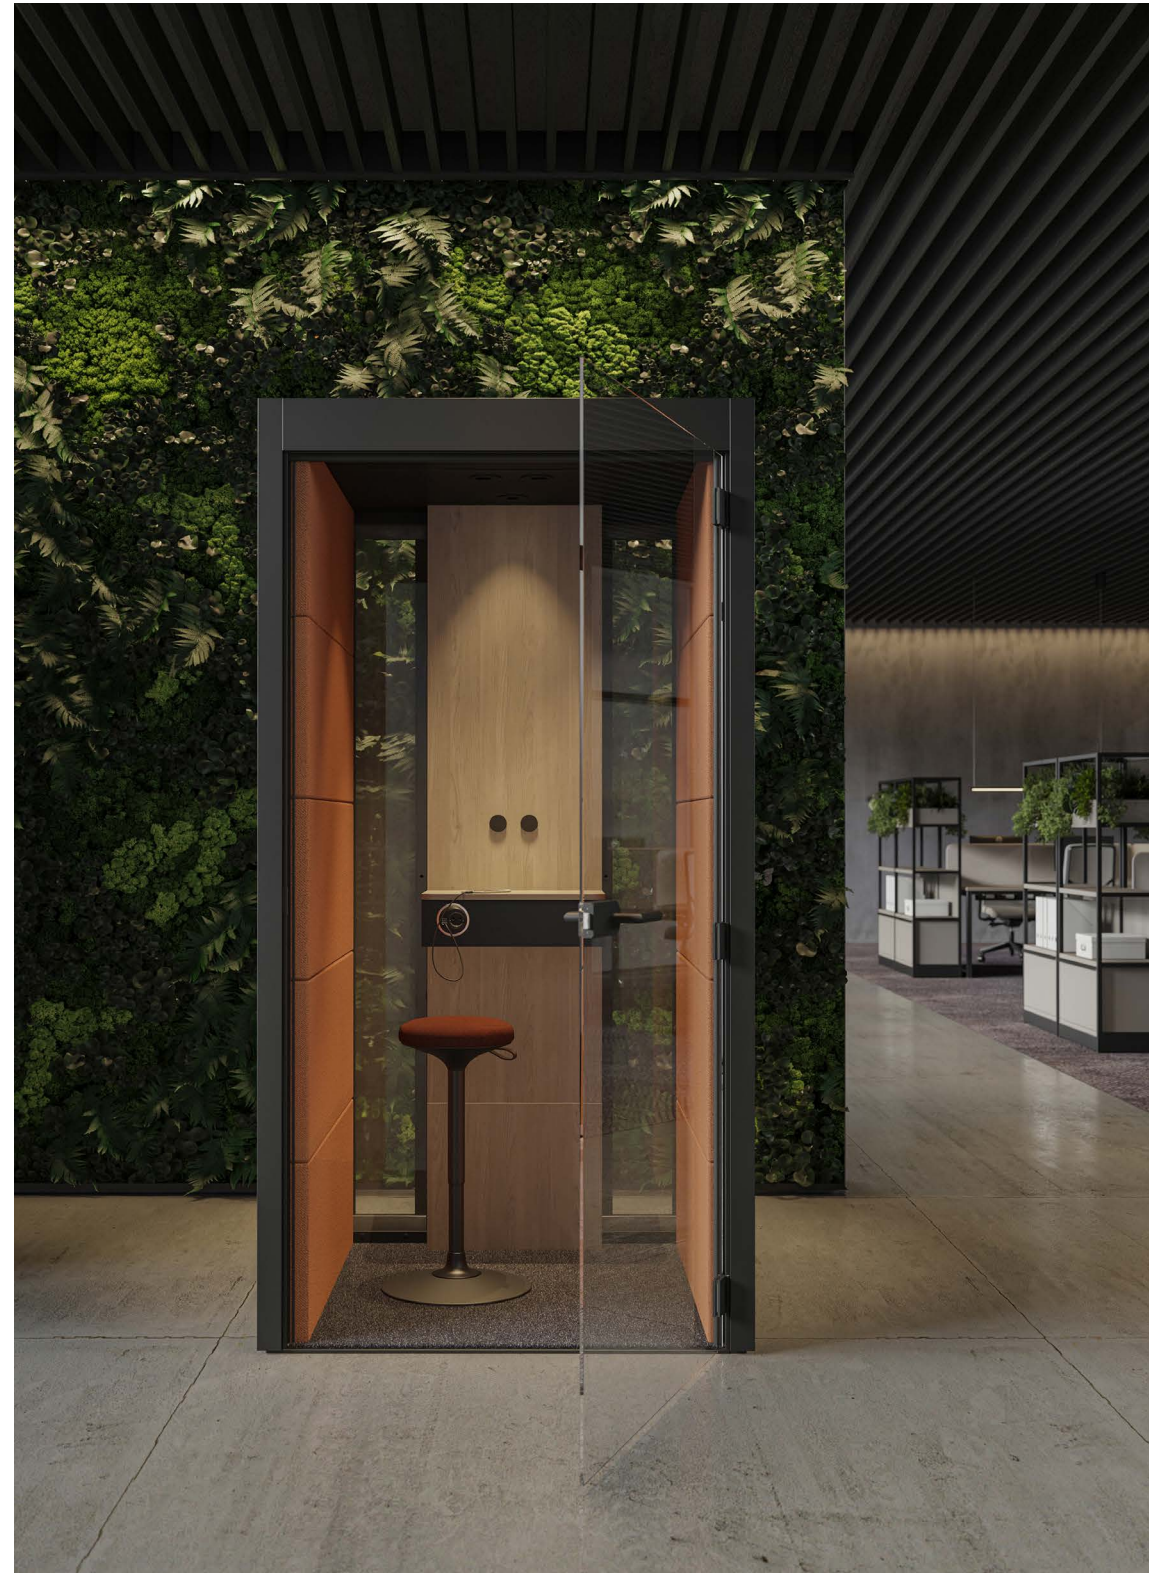

SILENT ROOM S acoustic pod — Designed by NARBUTAS
COMBUS cabinets & shelving — Designed by NARBUTAS
WOBBY high swivel chair