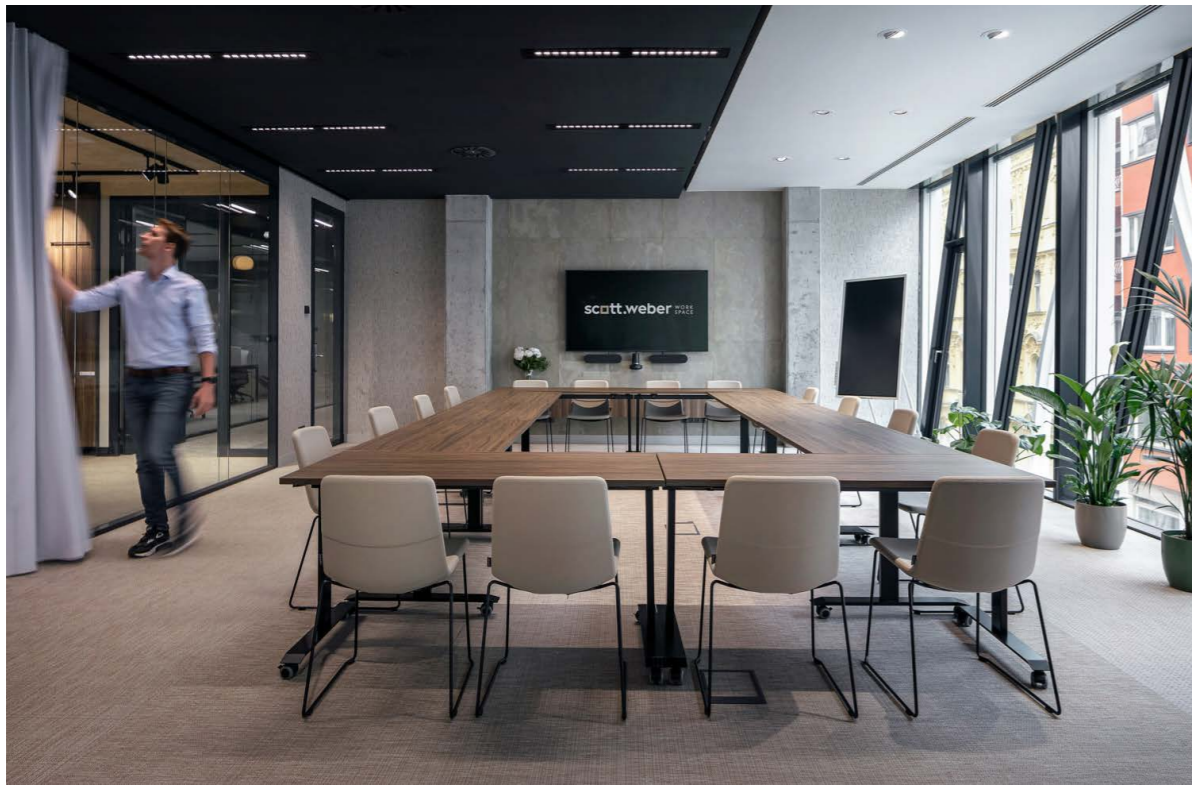

Scott.Weber Workspace - The Flow Building
Prague, Czech Republic