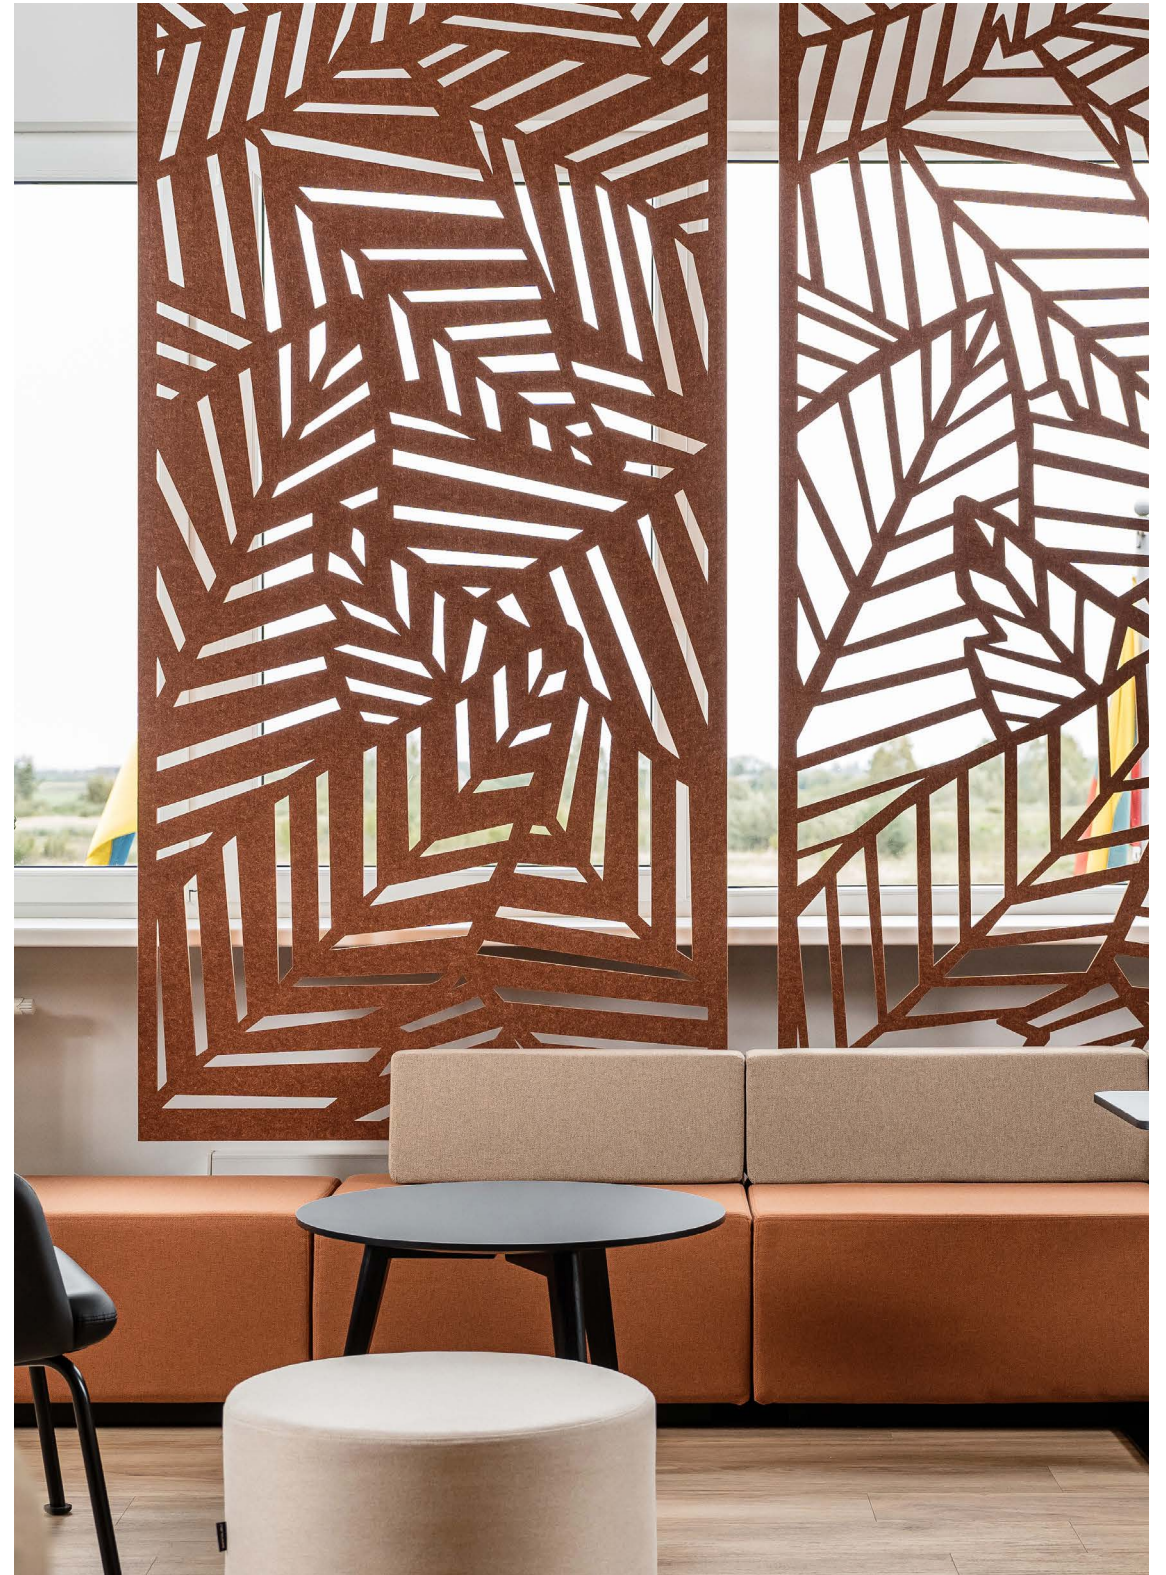

ZooZoo occasional table and pouf — Designed by Annie Lee
ACOUSTIC ARTWORK Partitions acoustic screens — Designed by NARBUTAS
SOFT ROCK lounge & soft furniture — Designed by Strand + Hvass
NOVA Wood occasional table — Designed by NARBUTAS
GIRO pouf — Designed by NARBUTAS