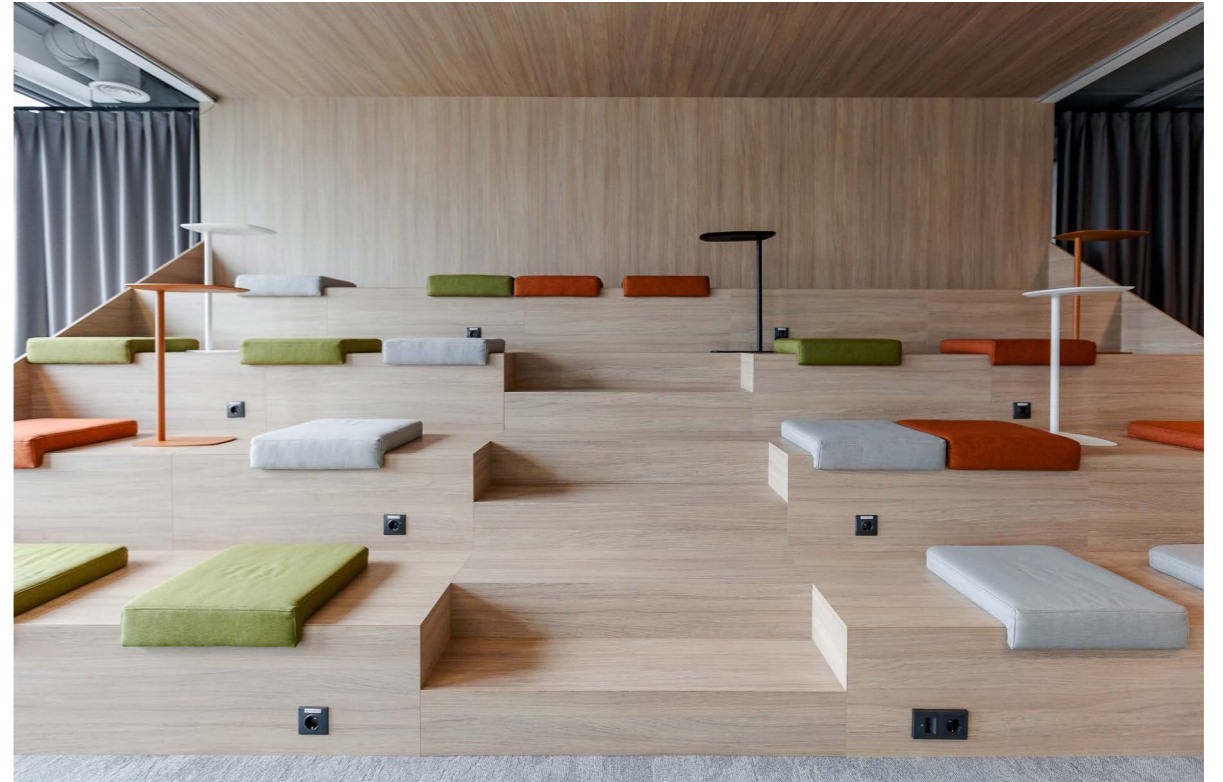

Scott.Weber Workspace - The Flow Building
Prague, Czech Republic

CIVINITY
Vilnius, Lithuania

© Donatas Vaičiulis