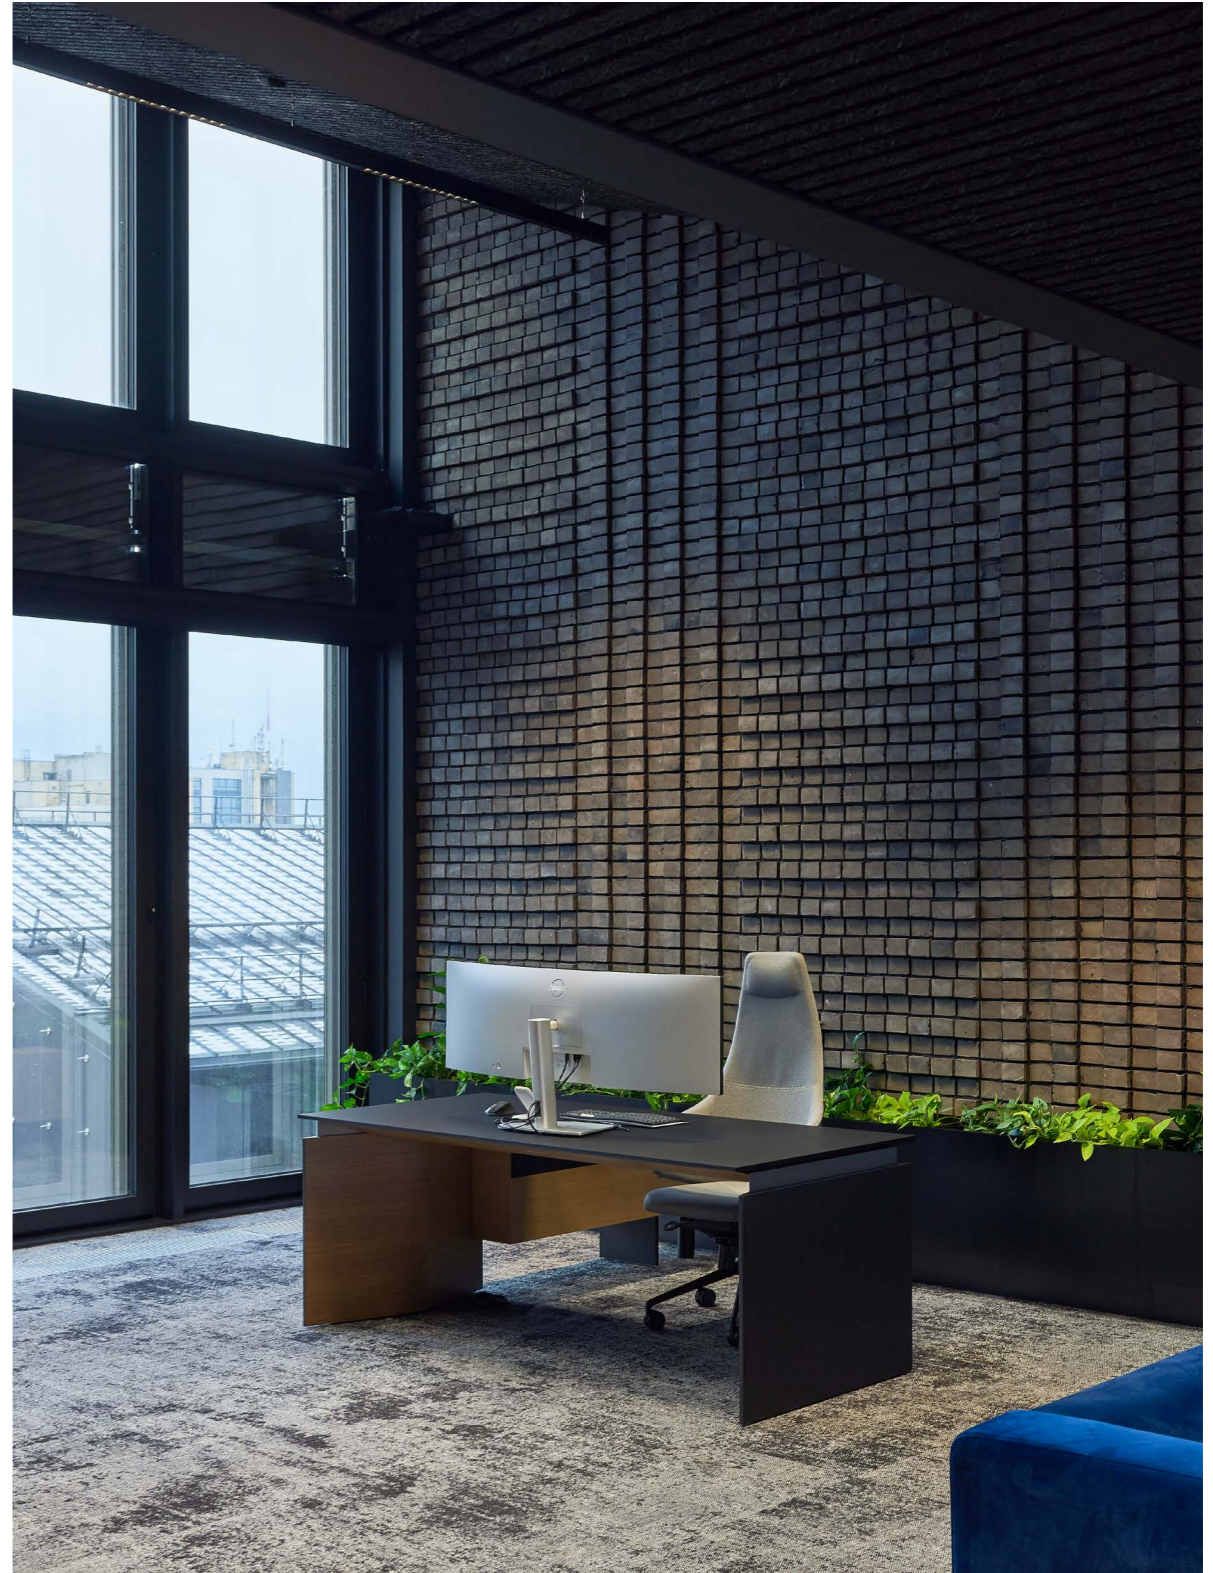

Nord Security
Vilnius, Lithuania

© Norbert Tukaj