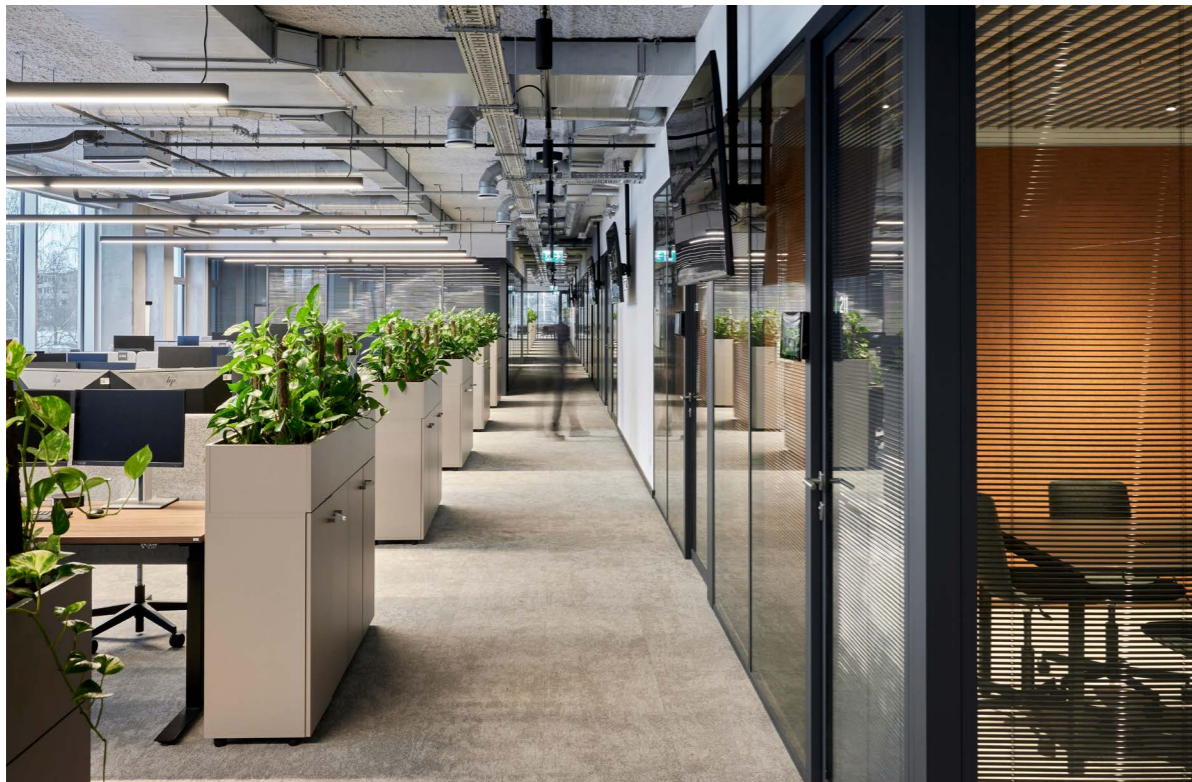

Girteka Logistics
Vilnius, Lithuania

© Norbert Tukaj