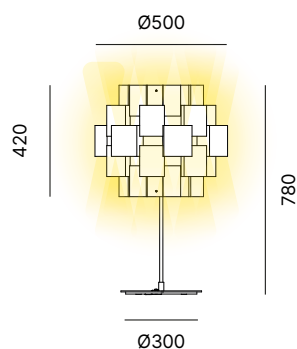

Table lamp

SUN

Table lamp with fabric shade and matt white powder coated metal frame.

Lampada da tavolo con paralume in tessuto e stelo in metallo verniciato bianco opaco.

MAX 1XE27 100W
220-240V
ON-OFF | Dimmer

CE IP20 

DESIGN LIGHTING

SHADE FINISH OPTIONS FINITURE PARALUME

White fabric

Black fabric

Red fabric

FRAME FINISH OPTIONS FINITURE STRUTTURA

Matt White