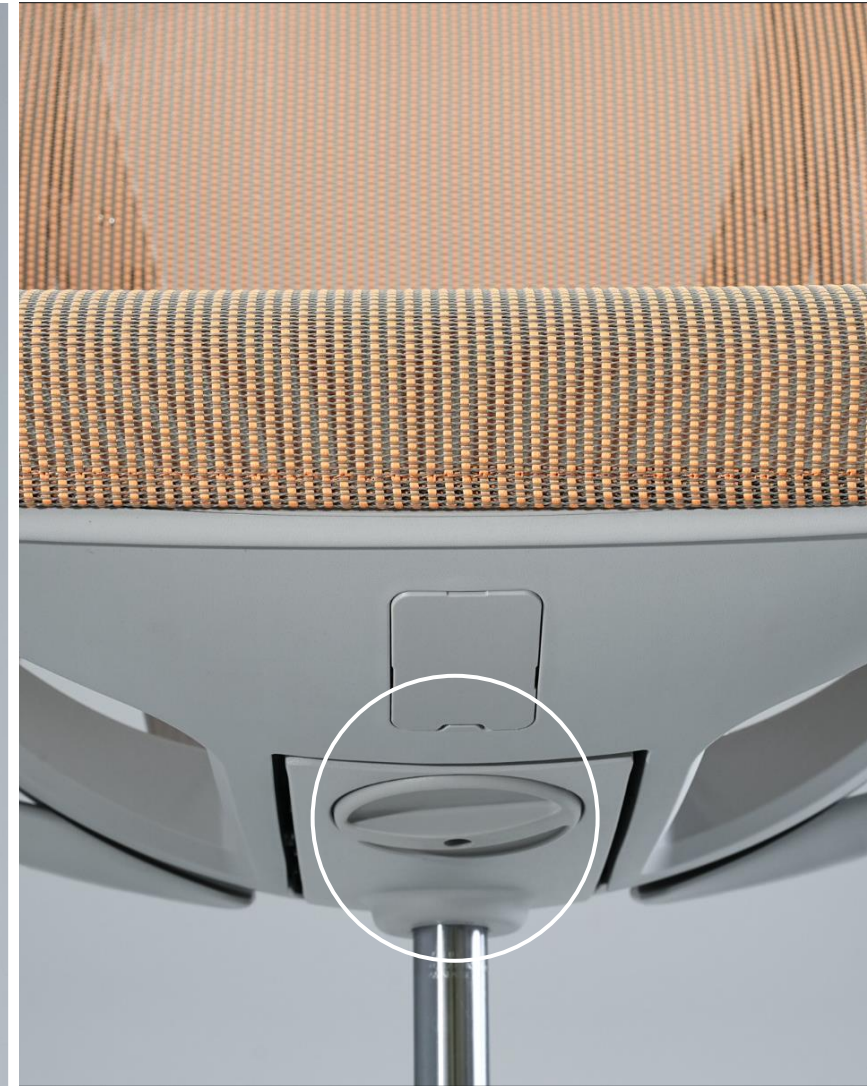

D-CHAIR

Seamless minimalist design

D-CHAIR

Rounded shapes
and elegant
curves

D-CHAIR

The mechanism blends seamlessly into the overall silhouette of the chair

D-CHAIR

Transparent continuous mesh adds lightness to the design

D-CHAIR

All the parts of the chair come together to form a unique, indivisible unity

Features that ensure
a pleasant sitting experience

D-CHAIR

The backrest, seat and synchro mechanism work together for exceptional comfort

D-CHAIR

Choose the options that are best suited to your needs

Mesh for free air circulation

- **Elastic and firm.**

Adapts to the shape of the user's back and provides pleasant support.

- **Breathable material.**

Air can flow freely through the mesh, preventing overheating and keeping the user comfortable.

D-CHAIR

Integrated support for your head and neck relaxation

D-CHAIR

A variety of armrests

Fixed

Fixed with a PU pad