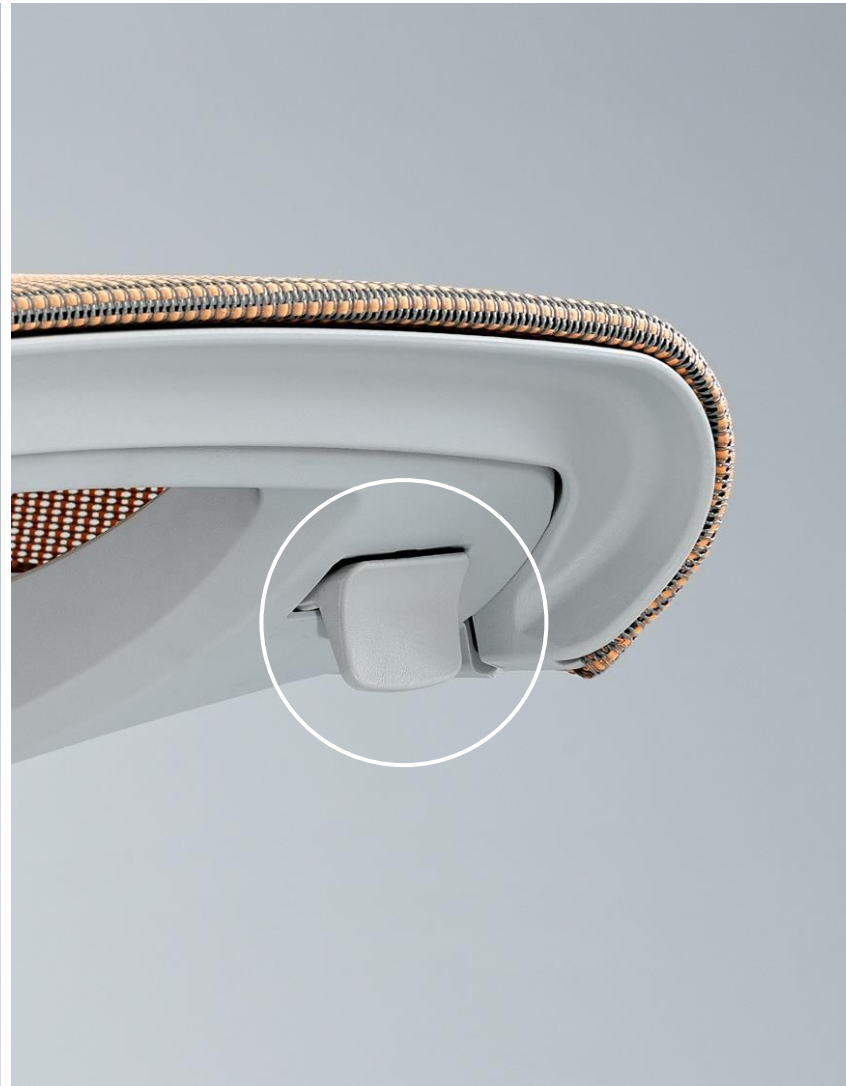

D-CHAIR

Seamless minimalist design

D-CHAIR

Rounded shapes
and elegant
curves

D-CHAIR

The mechanism blends seamlessly into the overall silhouette of the chair

D-CHAIR

Transparent continuous mesh adds lightness to the design

D-CHAIR

All the parts of the chair come together to form a unique, indivisible unity

Features that ensure
a pleasant sitting experience

D-CHAIR

The backrest, seat and synchro mechanism work together for exceptional comfort

D-CHAIR

Choose the options that are best suited to your needs

Mesh for free air circulation

- **Elastic and firm.**

Adapts to the shape of the user's back and provides pleasant support.

- **Breathable material.**

Air can flow freely through the mesh, preventing overheating and keeping the user comfortable.

D-CHAIR

Integrated support for your head and neck relaxation

D-CHAIR

A variety of armrests

Fixed

Fixed with a PU pad