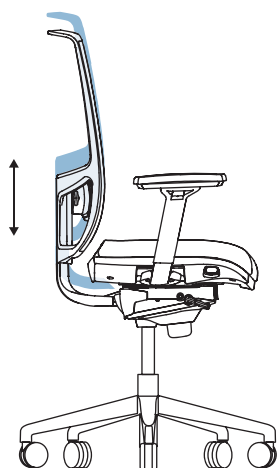

DIVA task chair

Operating instructions

Epron Synchro mechanism

Epron Plus mechanism

Epron Synchro mechanism

Backrest locked in 5 positions

Tilt tension adjustment

Seat height adjustment

Epron Plus mechanism

Backrest locked in 5 positions

Tilt tension adjustment

Seat height adjustment

General adjustments

Depth-adjustable seat

Backrest height adjustment

Height-adjustable lumbar support

Height-adjustable headrest

Adjustable armrests

Height adjustment at armrest carrier

Width adjustment at armrest carrier

Depth adjustment of the pad