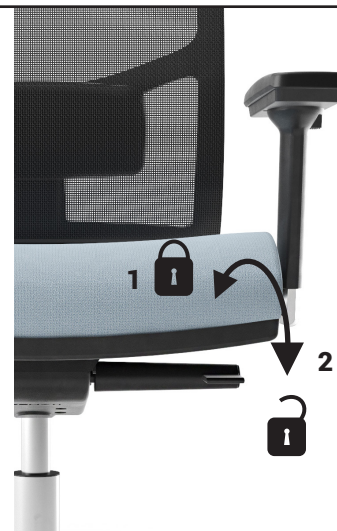

DIVA task chair

Operating instructions

Epron Synchro mechanism

Epron Plus mechanism

Epron Synchro mechanism

Backrest locked in 5 positions

Tilt tension adjustment

Seat height adjustment

Epron Plus mechanism

Backrest locked in 5 positions

Tilt tension adjustment

Seat height adjustment

General adjustments

Depth-adjustable seat

Backrest height adjustment

Height-adjustable lumbar support

Height-adjustable headrest

Adjustable armrests

Height adjustment at armrest carrier

Width adjustment at armrest carrier

Depth adjustment of the pad