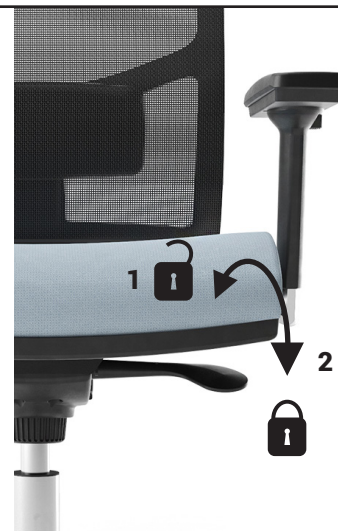

DIVA task chair

Operating instructions

Epron Synchro mechanism

Epron Plus mechanism

Epron Synchro mechanism

Backrest locked in 5 positions

Tilt tension adjustment

Seat height adjustment

Epron Plus mechanism

Backrest locked in 5 positions

Tilt tension adjustment

Seat height adjustment

General adjustments

Depth-adjustable seat

Backrest height adjustment

Height-adjustable lumbar support

Height-adjustable headrest

Adjustable armrests

Height adjustment at armrest carrier

Width adjustment at armrest carrier

Depth adjustment of the pad