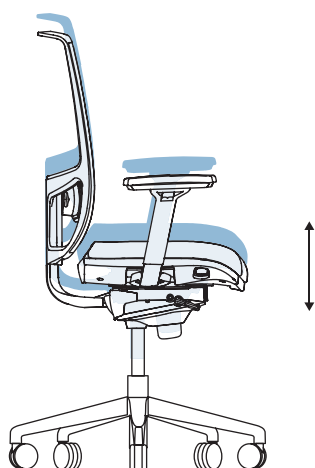

DIVA task chair

Operating instructions

Epron Synchro mechanism

Epron Plus mechanism

Epron Synchro mechanism

Backrest locked in 5 positions

Tilt tension adjustment

Seat height adjustment

Epron Plus mechanism

Backrest locked in 5 positions

Tilt tension adjustment

Seat height adjustment

General adjustments

Depth-adjustable seat

Backrest height adjustment

Height-adjustable lumbar support

Height-adjustable headrest

Adjustable armrests

Height adjustment at armrest carrier

Width adjustment at armrest carrier

Depth adjustment of the pad