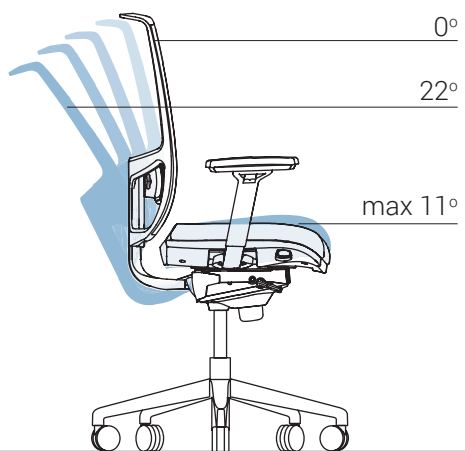

DIVA task chair

Operating instructions

Epron Synchro mechanism

Epron Plus mechanism

Epron Synchro mechanism

Backrest locked in 5 positions

Tilt tension adjustment

Seat height adjustment

Epron Plus mechanism

Backrest locked in 5 positions

Tilt tension adjustment

Seat height adjustment

General adjustments

Depth-adjustable seat

Backrest height adjustment

Height-adjustable lumbar support

Height-adjustable headrest

Adjustable armrests

Height adjustment at armrest carrier

Width adjustment at armrest carrier

Depth adjustment of the pad