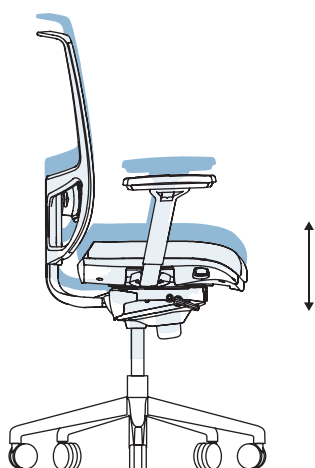

DIVA task chair

Operating instructions

Epron Synchro mechanism

Epron Plus mechanism

Epron Synchro mechanism

Backrest locked in 5 positions

Tilt tension adjustment

Seat height adjustment

Epron Plus mechanism

Backrest locked in 5 positions

Tilt tension adjustment

Seat height adjustment

General adjustments

Depth-adjustable seat

Backrest height adjustment

Height-adjustable lumbar support

Height-adjustable headrest

Adjustable armrests

Height adjustment at armrest carrier

Width adjustment at armrest carrier

Depth adjustment of the pad