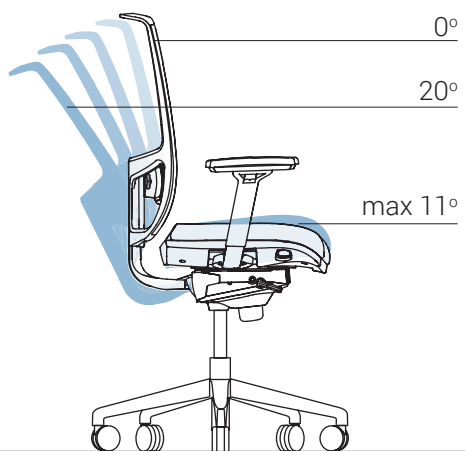

DIVA task chair

Operating instructions

Epron Synchro mechanism

Epron Plus mechanism

Epron Synchro mechanism

Backrest locked in 5 positions

Tilt tension adjustment

Seat height adjustment

Epron Plus mechanism

Backrest locked in 5 positions

Tilt tension adjustment

Seat height adjustment

General adjustments

Depth-adjustable seat

Backrest height adjustment

Height-adjustable lumbar support

Height-adjustable headrest

Adjustable armrests

Height adjustment at armrest carrier

Width adjustment at armrest carrier

Depth adjustment of the pad