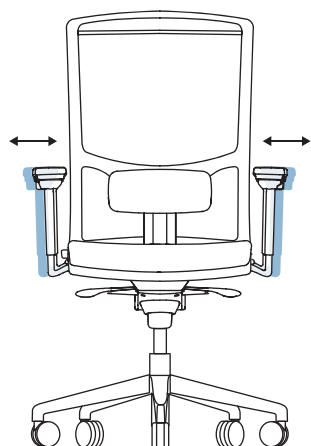

DIVA task chair

Operating instructions

Epron Synchro mechanism

Epron Plus mechanism

Epron Synchro mechanism

Backrest locked in 5 positions

Tilt tension adjustment

Seat height adjustment

Epron Plus mechanism

Backrest locked in 5 positions

Tilt tension adjustment

Seat height adjustment

General adjustments

Depth-adjustable seat

Backrest height adjustment

Height-adjustable lumbar support

Height-adjustable headrest

Adjustable armrests

Height adjustment at armrest carrier

Width adjustment at armrest carrier

Depth adjustment of the pad