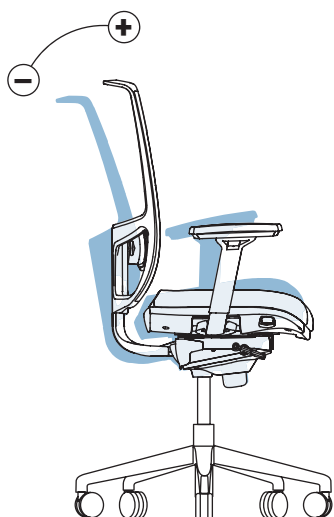

DIVA task chair

Operating instructions

Epron Synchro mechanism

Epron Plus mechanism

Epron Synchro mechanism

Backrest locked in 5 positions

Tilt tension adjustment

Seat height adjustment

Epron Plus mechanism

Backrest locked in 5 positions

Tilt tension adjustment

Seat height adjustment

General adjustments

Depth-adjustable seat

Backrest height adjustment

Height-adjustable lumbar support

Height-adjustable headrest

Adjustable armrests

Height adjustment at armrest carrier

Width adjustment at armrest carrier

Depth adjustment of the pad