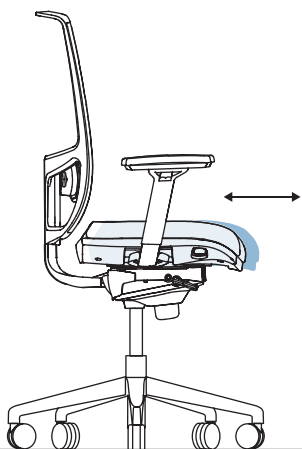

DIVA task chair

Operating instructions

Epron Synchro mechanism

Epron Plus mechanism

Epron Synchro mechanism

Backrest locked in 5 positions

Tilt tension adjustment

Seat height adjustment

Epron Plus mechanism

Backrest locked in 5 positions

Tilt tension adjustment

Seat height adjustment

General adjustments

Depth-adjustable seat

Backrest height adjustment

Height-adjustable lumbar support

Height-adjustable headrest

Adjustable armrests

Height adjustment at armrest carrier

Width adjustment at armrest carrier

Depth adjustment of the pad