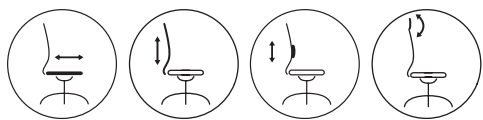

DIVA task chair

Operating instructions

Epron Synchro mechanism

Epron Plus mechanism

Epron Synchro mechanism

Backrest locked in 5 positions

Tilt tension adjustment

Seat height adjustment

Epron Plus mechanism

Backrest locked in 5 positions

Tilt tension adjustment

Seat height adjustment

General adjustments

Depth-adjustable seat

Backrest height adjustment

Height-adjustable lumbar support

Height-adjustable headrest

Adjustable armrests

Height adjustment at armrest carrier

Width adjustment at armrest carrier

Depth adjustment of the pad