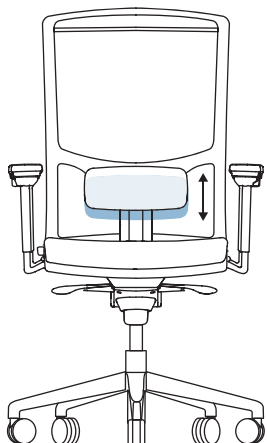

DIVA task chair

Operating instructions

Epron Synchro mechanism

Epron Plus mechanism

Epron Synchro mechanism

Backrest locked in 5 positions

Tilt tension adjustment

Seat height adjustment

Epron Plus mechanism

Backrest locked in 5 positions

Tilt tension adjustment

Seat height adjustment

General adjustments

Depth-adjustable seat

Backrest height adjustment

Height-adjustable lumbar support

Height-adjustable headrest

Adjustable armrests

Height adjustment at armrest carrier

Width adjustment at armrest carrier

Depth adjustment of the pad