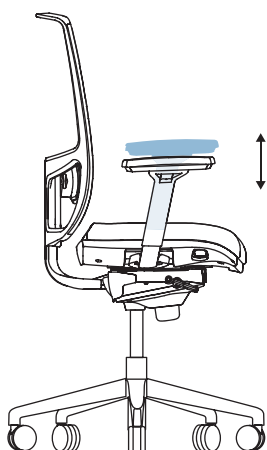

DIVA task chair

Operating instructions

Epron Synchro mechanism

Epron Plus mechanism

Epron Synchro mechanism

Backrest locked in 5 positions

Tilt tension adjustment

Seat height adjustment

Epron Plus mechanism

Backrest locked in 5 positions

Tilt tension adjustment

Seat height adjustment

General adjustments

Depth-adjustable seat

Backrest height adjustment

Height-adjustable lumbar support

Height-adjustable headrest

Adjustable armrests

Height adjustment at armrest carrier

Width adjustment at armrest carrier

Depth adjustment of the pad