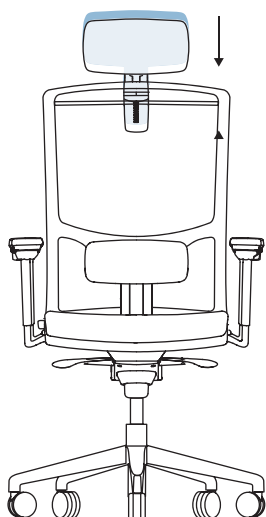

DIVA task chair

Operating instructions

Epron Synchro mechanism

Epron Plus mechanism

Epron Synchro mechanism

Backrest locked in 5 positions

Tilt tension adjustment

Seat height adjustment

Epron Plus mechanism

Backrest locked in 5 positions

Tilt tension adjustment

Seat height adjustment

General adjustments

Depth-adjustable seat

Backrest height adjustment

Height-adjustable lumbar support

Height-adjustable headrest

Adjustable armrests

Height adjustment at armrest carrier

Width adjustment at armrest carrier

Depth adjustment of the pad