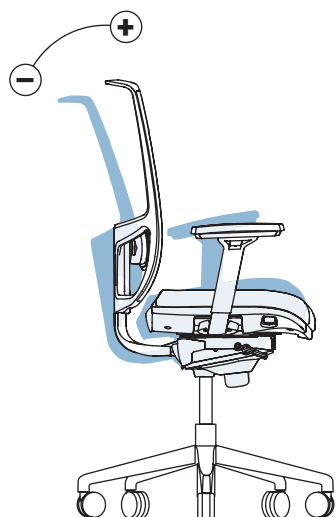

DIVA task chair

Operating instructions

Epron Synchro mechanism

Epron Plus mechanism

Epron Synchro mechanism

Backrest locked in 5 positions

Tilt tension adjustment

Seat height adjustment

Epron Plus mechanism

Backrest locked in 5 positions

Tilt tension adjustment

Seat height adjustment

General adjustments

Depth-adjustable seat

Backrest height adjustment

Height-adjustable lumbar support

Height-adjustable headrest

Adjustable armrests

Height adjustment at armrest carrier

Width adjustment at armrest carrier

Depth adjustment of the pad