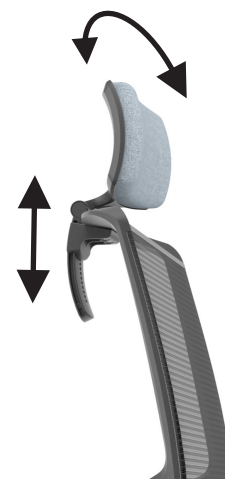

DIVA task chair

Operating instructions

Epron Synchro mechanism

Epron Plus mechanism

Epron Synchro mechanism

Backrest locked in 5 positions

Tilt tension adjustment

Seat height adjustment

Epron Plus mechanism

Backrest locked in 5 positions

Tilt tension adjustment

Seat height adjustment

General adjustments

Depth-adjustable seat

Backrest height adjustment

Height-adjustable lumbar support

Height-adjustable headrest

Adjustable armrests

Height adjustment at armrest carrier

Width adjustment at armrest carrier

Depth adjustment of the pad