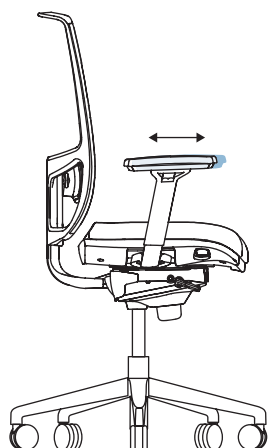

DIVA task chair

Operating instructions

Epron Synchro mechanism

Epron Plus mechanism

Epron Synchro mechanism

Backrest locked in 5 positions

Tilt tension adjustment

Seat height adjustment

Epron Plus mechanism

Backrest locked in 5 positions

Tilt tension adjustment

Seat height adjustment

General adjustments

Depth-adjustable seat

Backrest height adjustment

Height-adjustable lumbar support

Height-adjustable headrest

Adjustable armrests

Height adjustment at armrest carrier

Width adjustment at armrest carrier

Depth adjustment of the pad