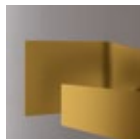

Pendant lamp in powder coated aluminium.  
 Matt methacrylate diffuser.  
 Lampada a sospensione in alluminio verniciato.  
 Diffusore in metacrilato opalino.

40W LED  
 3000K  
 CRI90  
 ON-OFF | All in one

CE IP20   24V 5922lm  MacAdam Step 3  
 UGR<sub>19</sub>

DESIGN LIGHTING

LAMP FINISH OPTIONS  
 FINITURE LAMPADA

Matt White

Gold

Bronze

Corten

DIFFUSER  
 DIFFUSORE