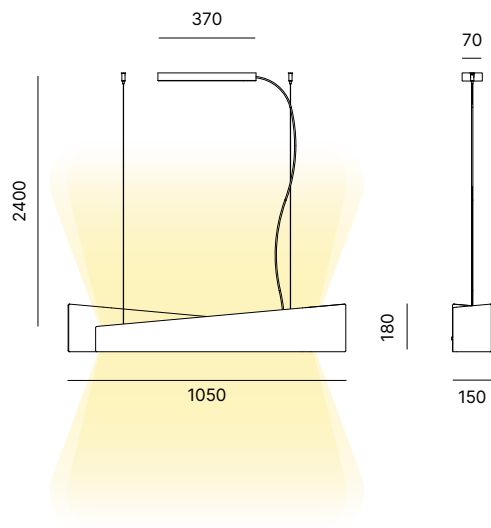

Pendant lamp in powder coated aluminium.  
 Matt methacrylate diffuser.  
 Lampada a sospensione in alluminio verniciato.  
 Diffusore in metacrilato opalino.

40W LED  
 3000K  
 CRI90  
 ON-OFF | All in one

CE IP20   24V 5922lm  MacAdam Step 3  
 UGR<sub>19</sub>

DESIGN LIGHTING

LAMP FINISH OPTIONS  
 FINITURE LAMPADA

Matt White

Gold

Bronze

Corten

DIFFUSER  
 DIFFUSORE