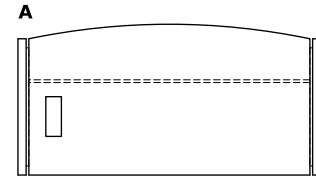

Possible mediaport location

X01 X02