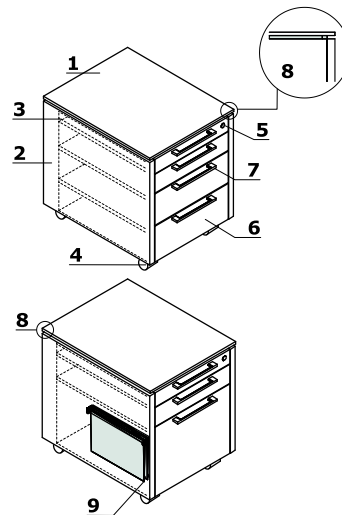

Mobile pedestals

- 1 **Top** - MFC 12 mm, ABS edge 2 mm
- 2 **Side panels** - MFC 28 mm, ABS edge 2 mm
- 3 **Separate pencil drawer**
- 4 **Castors** - Ø50 mm, two with brakes
- 5 **Central lock** - foldable key
- 6 **Front** - MFC 18 mm, ABS edge 2 mm
- 7 **Aluminum handle**
- 8 **Spacer** - colour: M154 - anthracite semi-matt
- 9 **Suspension files drawer** - ball runners, max load 30 kg, 100% extraction