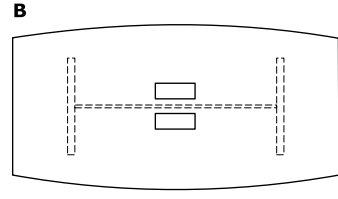

Possible mediaport location

X05