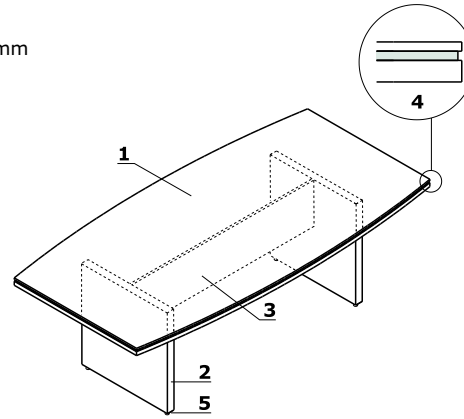

Desks

- 1 **Worktop** - MFC 52 mm (12+12+28 mm), ABS edge 2 mm
- 2 **Base** - MFC 52 mm, ABS edge 2 mm
- 3 **Modesty panel** - MFC 18 mm, ABS edge 2 mm
- 4 **Spacer** - MFC 12 mm, colour: 154 - anthracite
- 5 **Leveling** - 10 mm range

Possible mediaport location

- **Mediaport S91E** - location A, B (1pc);
- **Mediaport S91E** - 2x 230V, 2x RJ45

Desk extensions

- 1 **Worktop** - MFC 52 mm (12+12+28 mm), ABS edge 2 mm
- 2 **Base** - MFC 52 mm, ABS edge 2 mm
- 3 **Modesty panel** - MFC 18 mm, ABS edge 2 mm
- 4 **Spacer** - MFC 12 mm, colour: 154 - anthracite
- 5 **Leveling** - 10 mm range
- 6 **Base** - MFC 61x61 mm, ABS edge 2 mm

ATTENTION - X14 front extension, X15 right extension, X16 left extensio

MFC base meeting tables

- 1 **Worktop** - MFC 52 mm (12+12+28 mm), ABS edge 2 mm
- 2 **Base** - MFC 52 mm, ABS edge 2 mm
- 3 **Modesty panel** - MFC 18 mm, ABS edge 2 mm
- 4 **Spacer** - MFC 12 mm, colour: 154 - anthracite
- 5 **Leveling** - 10 mm range

Disc base meeting tables

- 1 **Worktop** - MFC 52 mm (12+12+28 mm), ABS edge 2 mm
- 2 **Column** - powder coated steel
- 3 **Disc** - stainless steel INOX
- 4 **Spacer** - MFC 12 mm, colour: 154 - anthracite