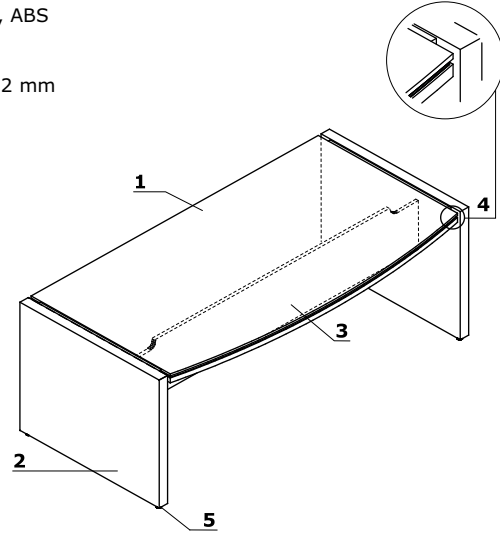

Desks

- 1 **Worktop** - MFC 52 mm (12+12+28 mm), ABS edge 2 mm
- 2 **Base** - MFC 52 mm, ABS edge 2 mm
- 3 **Modesty panel** - MFC 18 mm, ABS edge 2 mm
- 4 **Spacer** - MFC 12 mm, colour: 154 - anthracite
- 5 **Leveling** - 10 mm range

Possible mediaport location

- **Mediaport S91E** - location A, B (1pc);
- **Mediaport S91E** - 2x 230V, 2x RJ45

Desk extensions

- 1 **Worktop** - MFC 52 mm (12+12+28 mm), ABS edge 2 mm
- 2 **Base** - MFC 52 mm, ABS edge 2 mm
- 3 **Modesty panel** - MFC 18 mm, ABS edge 2 mm
- 4 **Spacer** - MFC 12 mm, colour: 154 - anthracite
- 5 **Leveling** - 10 mm range
- 6 **Base** - MFC 61x61 mm, ABS edge 2 mm

ATTENTION - X14 front extension, X15 right extension, X16 left extensio

MFC base meeting tables

- 1 **Worktop** - MFC 52 mm (12+12+28 mm), ABS edge 2 mm
- 2 **Base** - MFC 52 mm, ABS edge 2 mm
- 3 **Modesty panel** - MFC 18 mm, ABS edge 2 mm
- 4 **Spacer** - MFC 12 mm, colour: 154 - anthracite
- 5 **Leveling** - 10 mm range

Disc base meeting tables

- 1 **Worktop** - MFC 52 mm (12+12+28 mm), ABS edge 2 mm
- 2 **Column** - powder coated steel
- 3 **Disc** - stainless steel INOX
- 4 **Spacer** - MFC 12 mm, colour: 154 - anthracite