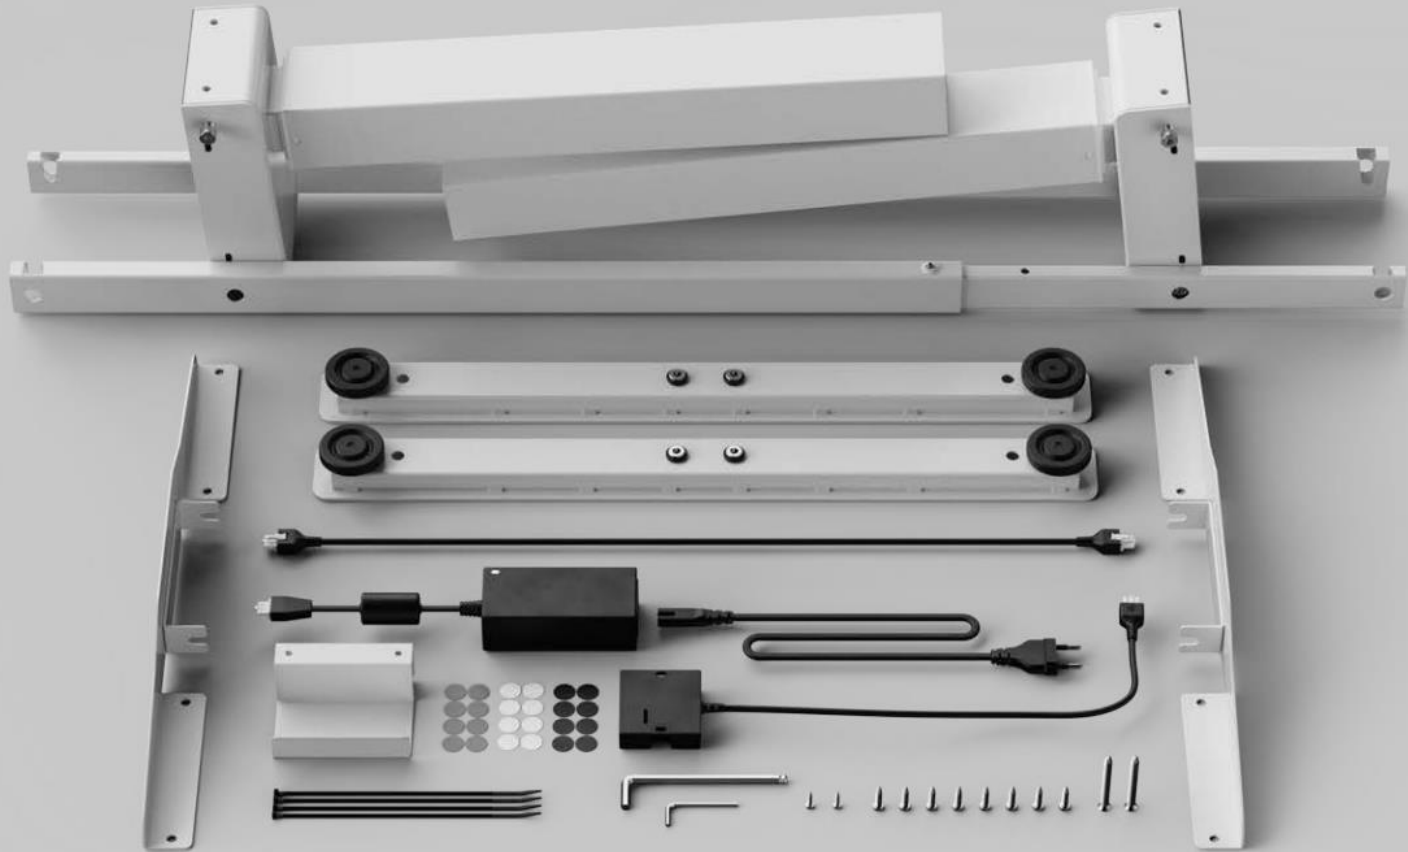

For projects with tight deadlines

- Optimised smart packaging – saves time and ensures faster assembly.
- Easy assembly – little to go wrong.