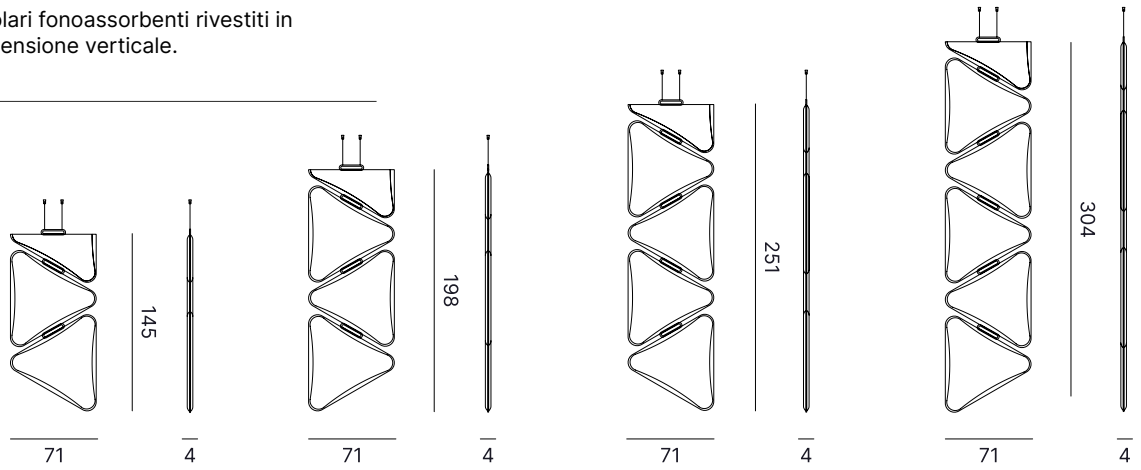

Pendant sound-absorbing triangular panel, fabric upholstered.

Pannelli triangolari fonoassorbenti rivestiti in tessuto, a sospensione verticale.

DESIGN LIGHTING

PANELS FINISH OPTIONS
FINITURE PANNELLI

STRUCTURE FINISH OPTIONS
FINITURE STRUTTURA