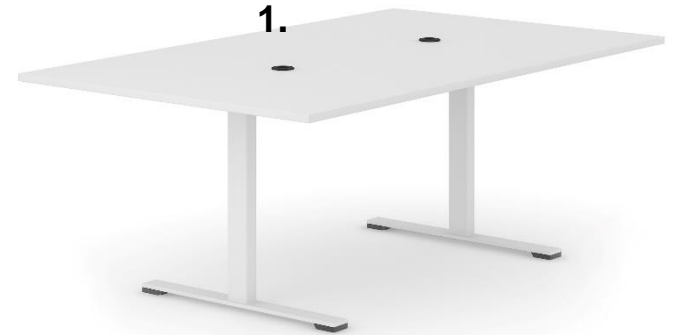

1. Power sockets (included/ part of the desk):

- By OE ELECTRICS (EU, UK, FR, CH).
  Tables with concrete base only EU, UK, FR.
- • 1/2 sockets for 230V/110V

2. Cable tray (included/ part of the desk) :

- Tray hides electric installation;
- Dimensions: 920/1120x190x52mm;
- No tools required to open;
- Available in white and black colours

2000/2800/3200x1200, H=740