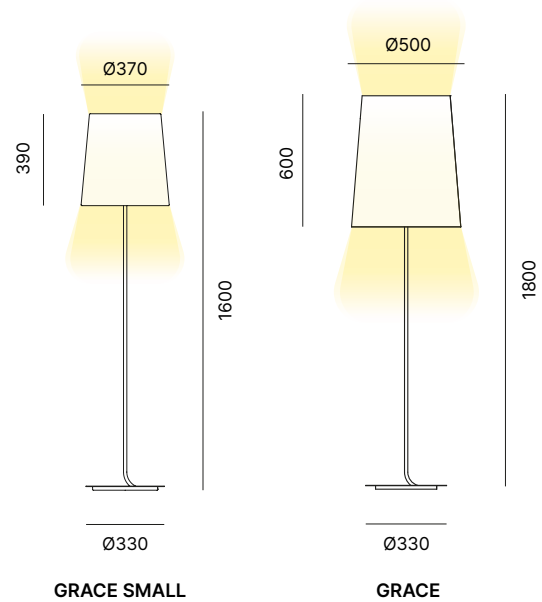

Floor lamp

GRACE

Floor lamp with powder coated metal frame, linen or cotton shade.

Lampada da terra con stelo in metallo verniciato, paralume in lino o cotone.

Grace small

MAX 1XE27 100W
220-240V
ON-OFF | Dimmer

Grace

MAX 3XE27 60W
220-240V
ON-OFF | Dimmer

CE IP20 

DESIGN LIGHTING

SHADE FINISH OPTIONS FINITURE PARALUME

Natural Linen Black Cotton

FRAME FINISH OPTIONS FINITURE STRUTTURA

Black Goffratino Gold Bronze Corten