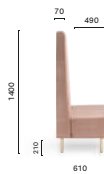

MDWL_140

1300