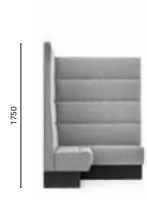

MDL_240

MDL_240_L100

MDB_110*

MDB_140*

*Free standing / Autoportante

MDB_175*

MDA_110*

MDA_140*

MDA_175*

MDA_240

MDAB_110*

MDAB_140*

*Free standing / Autoportante