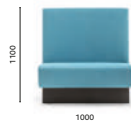

MDL_240

MDL_240_L100

MDB_110*

MDB_140*

*Free standing / Autoportante

MDB_175*

MDA_110*

MDA_140*

MDA_175*

MDA_240

MDAB_110*

MDAB_140*

*Free standing / Autoportante