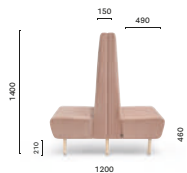

MDWL_110

1300

MDWL_110_L100

1000

MDWL_140

1300

MDWL_140_L100

1000

MDWB_110

1300

MDWB_110_L100

1000

MDWB_140

1300

MDWB_140_L100

1000

MD/2C60_140*

K_MD/2C60

*Free standing / Autoportante

FINISHES / FINITURE

fabrics / tessuti

312

421

1016

406_0020

laminates for back shelf / mensola in laminato

312

421

406_0020

4575

Fenix for back shelf / mensola in Fenix

0720

0029

AS

NE

OA2

FR
Bleached ash
Frassino sbiancato

N1
Light walnut
Noce chiaro

AN
Black
Nero

CERTIFICATIONS / CERTIFICAZIONI