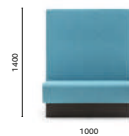

MDL_140_L100*