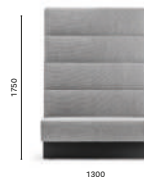

Pedrali Urban Life

Salone Internazionale
del Mobile 2016
Milan, Italy

Project: Exhibition stand
Architect:
Migliore+Servetto
Architects

SIZES / DIMENSIONI

MODUS

MDL_110*

MDL_110_L100*

MDL_140*

MDL_140_L100*

MDL_175*

MDL_175_L100*

*Free standing / Autoportante