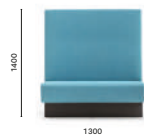

Pedrali Urban Life

Salone Internazionale
del Mobile 2016
Milan, Italy

Project: Exhibition stand
Architect:
Migliore+Servetto
Architects

SIZES / DIMENSIONI

MODUS

MDL_110*

MDL_110_L100*

MDL_140*

MDL_140_L100*

MDL_175*

MDL_175_L100*

*Free standing / Autoportante