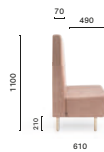

MDWL_110

1300