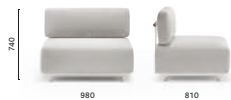

SIZES / DIMENSIONI

AS0010