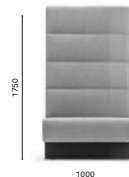

MDL_175_L100*

*Free standing / Autoportante