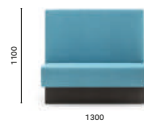

MODUS

MDL_110*