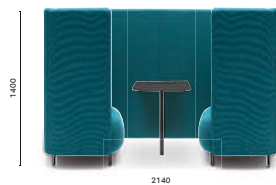

BDH011P/140_CCO

BDH022/140

four-seats upholstered box, steel tube frame