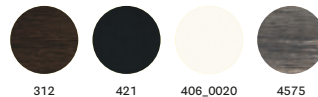

laminates for back shelf / mensola in laminato

312

421

406_0020

4575