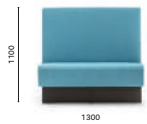

MDL_240

MDL_240_L100

MDB_110*

MDB_140*

*Free standing / Autoportante

MDB_175*

MDA_110*

MDA_140*

MDA_175*

MDA_240

MDAB_110*

MDAB_140*

*Free standing / Autoportante