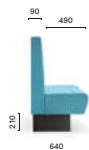

MODUS 2.0

MD/2L_110*