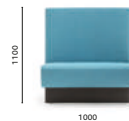

MDL_110_L100*