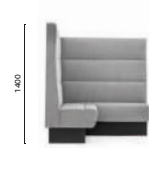

MD/2A_140*