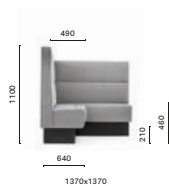

MD/2A_110*