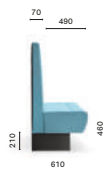

Pedrali Urban Life

Salone Internazionale
del Mobile 2016
Milan, Italy

Project: Exhibition stand
Architect:
Migliore+Servetto
Architects

SIZES / DIMENSIONI

MODUS

MDL_110*

MDL_110_L100*

MDL_140*

MDL_140_L100*

MDL_175*

MDL_175_L100*

*Free standing / Autoportante