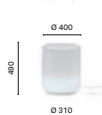

SIZES / DIMENSIONI

SIZES / DIMENSIONI

485L
Polyethylene pouf
IP40

FINISHES / FINITURE

polyethylene / polietilene

methacrylate / metacrilato

steel
acciaio

powder coated
verniciato

fabrics / tessuti

CERTIFICATES
CERTIFICAZIONI