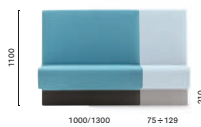

MDAB_175*

custom made sized / misura su richiesta

MDP_110*

MDP_175*

*Free standing / Autoportante

MD5

MDP_140*

MDP_240

MODUS 2.0

MD/2L_110*

MD/2L_110_L100*

MD/2L_140*

MD/2L_140_L100*

MD/2A_110*

MD/2A_140*

K_MD/2L

K_MD/2A