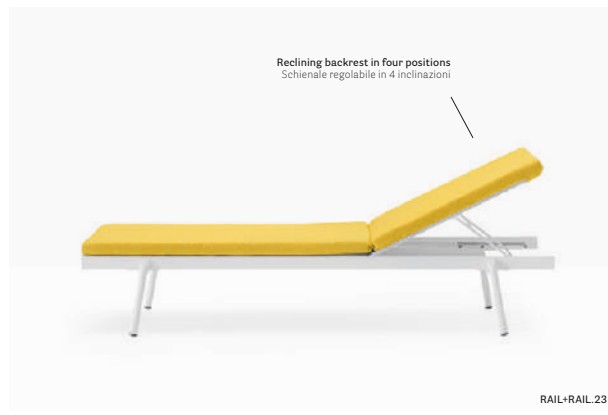

RAIL+RAIL.23