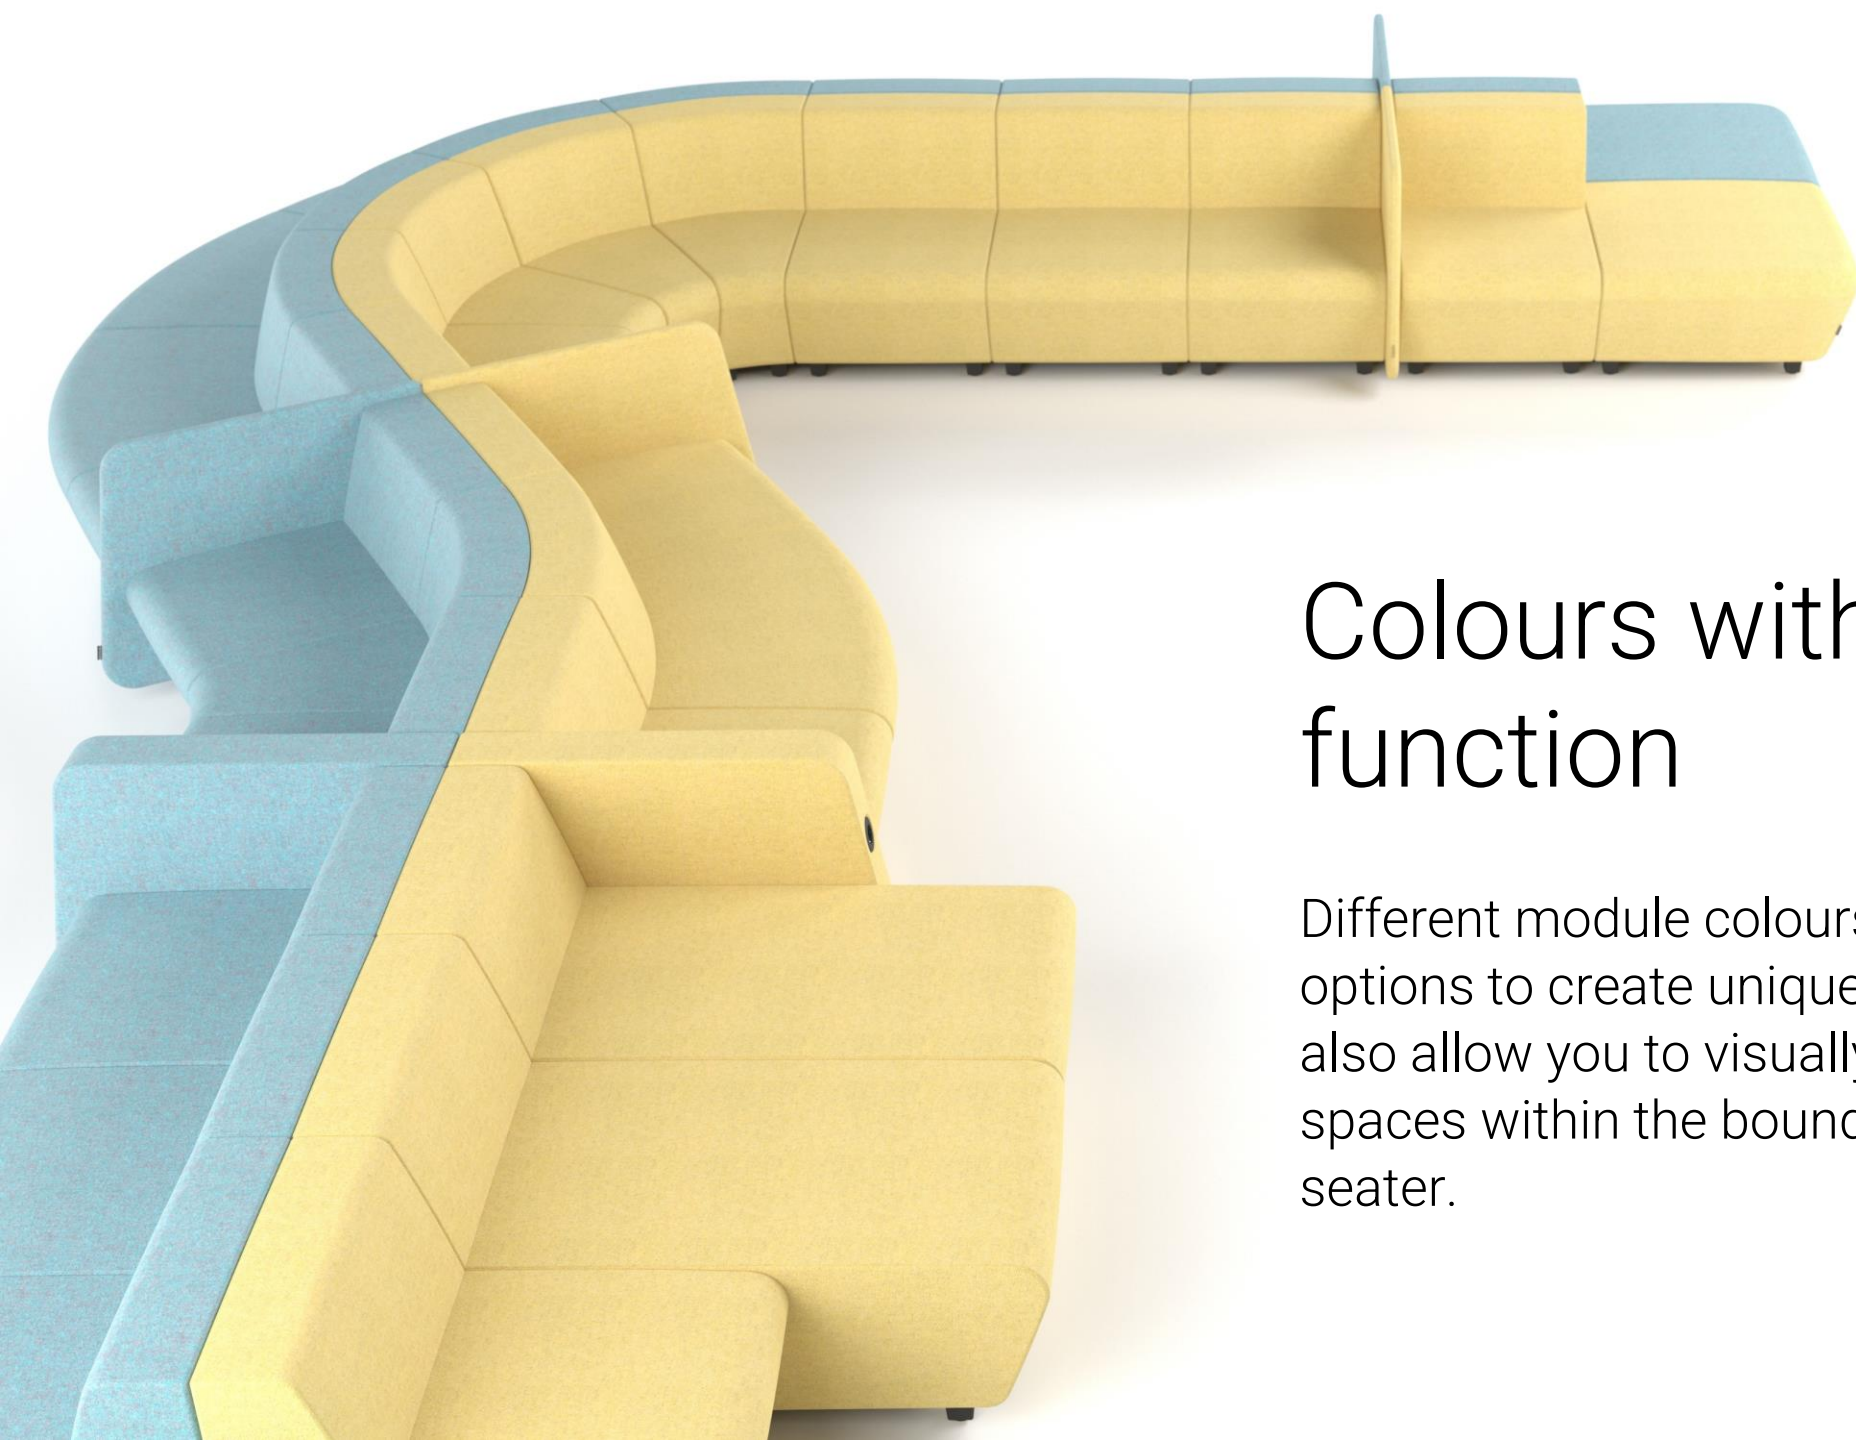

narbutas

Unlimited possibilities for creative expression

6 types of lounge seaters:

- come in different sizes;
- feature straight or curved lines;
- with or without a backrest.

Make the most of your lounge seater composition by adding

Always “connected”

To meet your need for constant connectivity, the low and high armrests offer the following in-built features:

- power sockets;
- fast charging USB ports.

Wide range of applications

SOFT ROCK lounge seating system can be easily adapted to individual needs and building architecture. Create comfortable spaces for collaboration, meetings, face-to-face interactions, training, concentration or relaxation.

A training space

narbutas

A relaxation space

A relaxation space – islands

A relaxation space – cafés

Colours with function

Different module colours not only offer great options to create unique combinations, but also allow you to visually define and separate spaces within the boundaries of the lounge seater.

Range

Main modules

Lounge seater

Lounge seater with a backrest

Long lounge seater with a backrest

Corner lounge seater (90°)

Curved lounge seater with a backrest (+30°)

Curved lounge seater with a backrest (-30°)