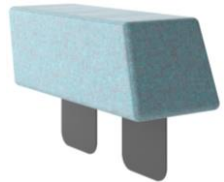

Range

Main modules

Lounge seater

Lounge seater with a backrest

Long lounge seater with a backrest

Corner lounge seater (90°)

Curved lounge seater with a backrest (+30°)

Curved lounge seater with a backrest (-30°)

Armrests

Armrest with metal base

Armrest with metal base and 1 USB fast charger (type A+C) or a power socket

Side armrest (R/H, L/H, centred)

Side armrest (R/H, L/H, centred) with 1 USB fast charger (type A+C) or a power socket