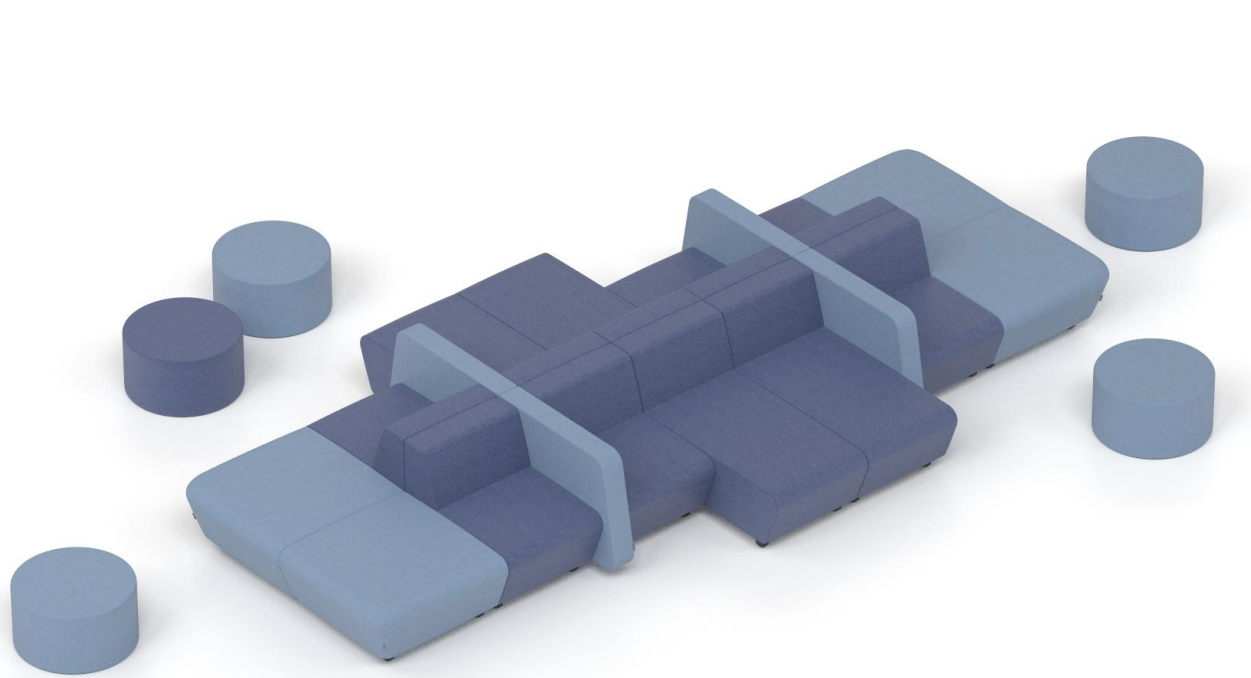

narbutas

Flexible modular system

The SOFT ROCK collection consists of lounge seaters available in different sizes and forms which can be easily combined or rearranged to make efficient use of the space.

Always “connected”

To meet your need for constant connectivity, the low and high armrests offer the following in-built features:

- power sockets;
- fast charging USB ports.

Wide range of applications

SOFT ROCK lounge seating system can be easily adapted to individual needs and building architecture. Create comfortable spaces for collaboration, meetings, face-to-face interactions, training, concentration or relaxation.

A training space

narbutas

A relaxation space

A relaxation space – islands

A relaxation space – cafés

Colours with function

Different module colours not only offer great options to create unique combinations, but also allow you to visually define and separate spaces within the boundaries of the lounge seater.

Range

Main modules

Lounge seater

Lounge seater with a backrest

Long lounge seater with a backrest

Corner lounge seater (90°)

Curved lounge seater with a backrest (+30°)

Curved lounge seater with a backrest (-30°)