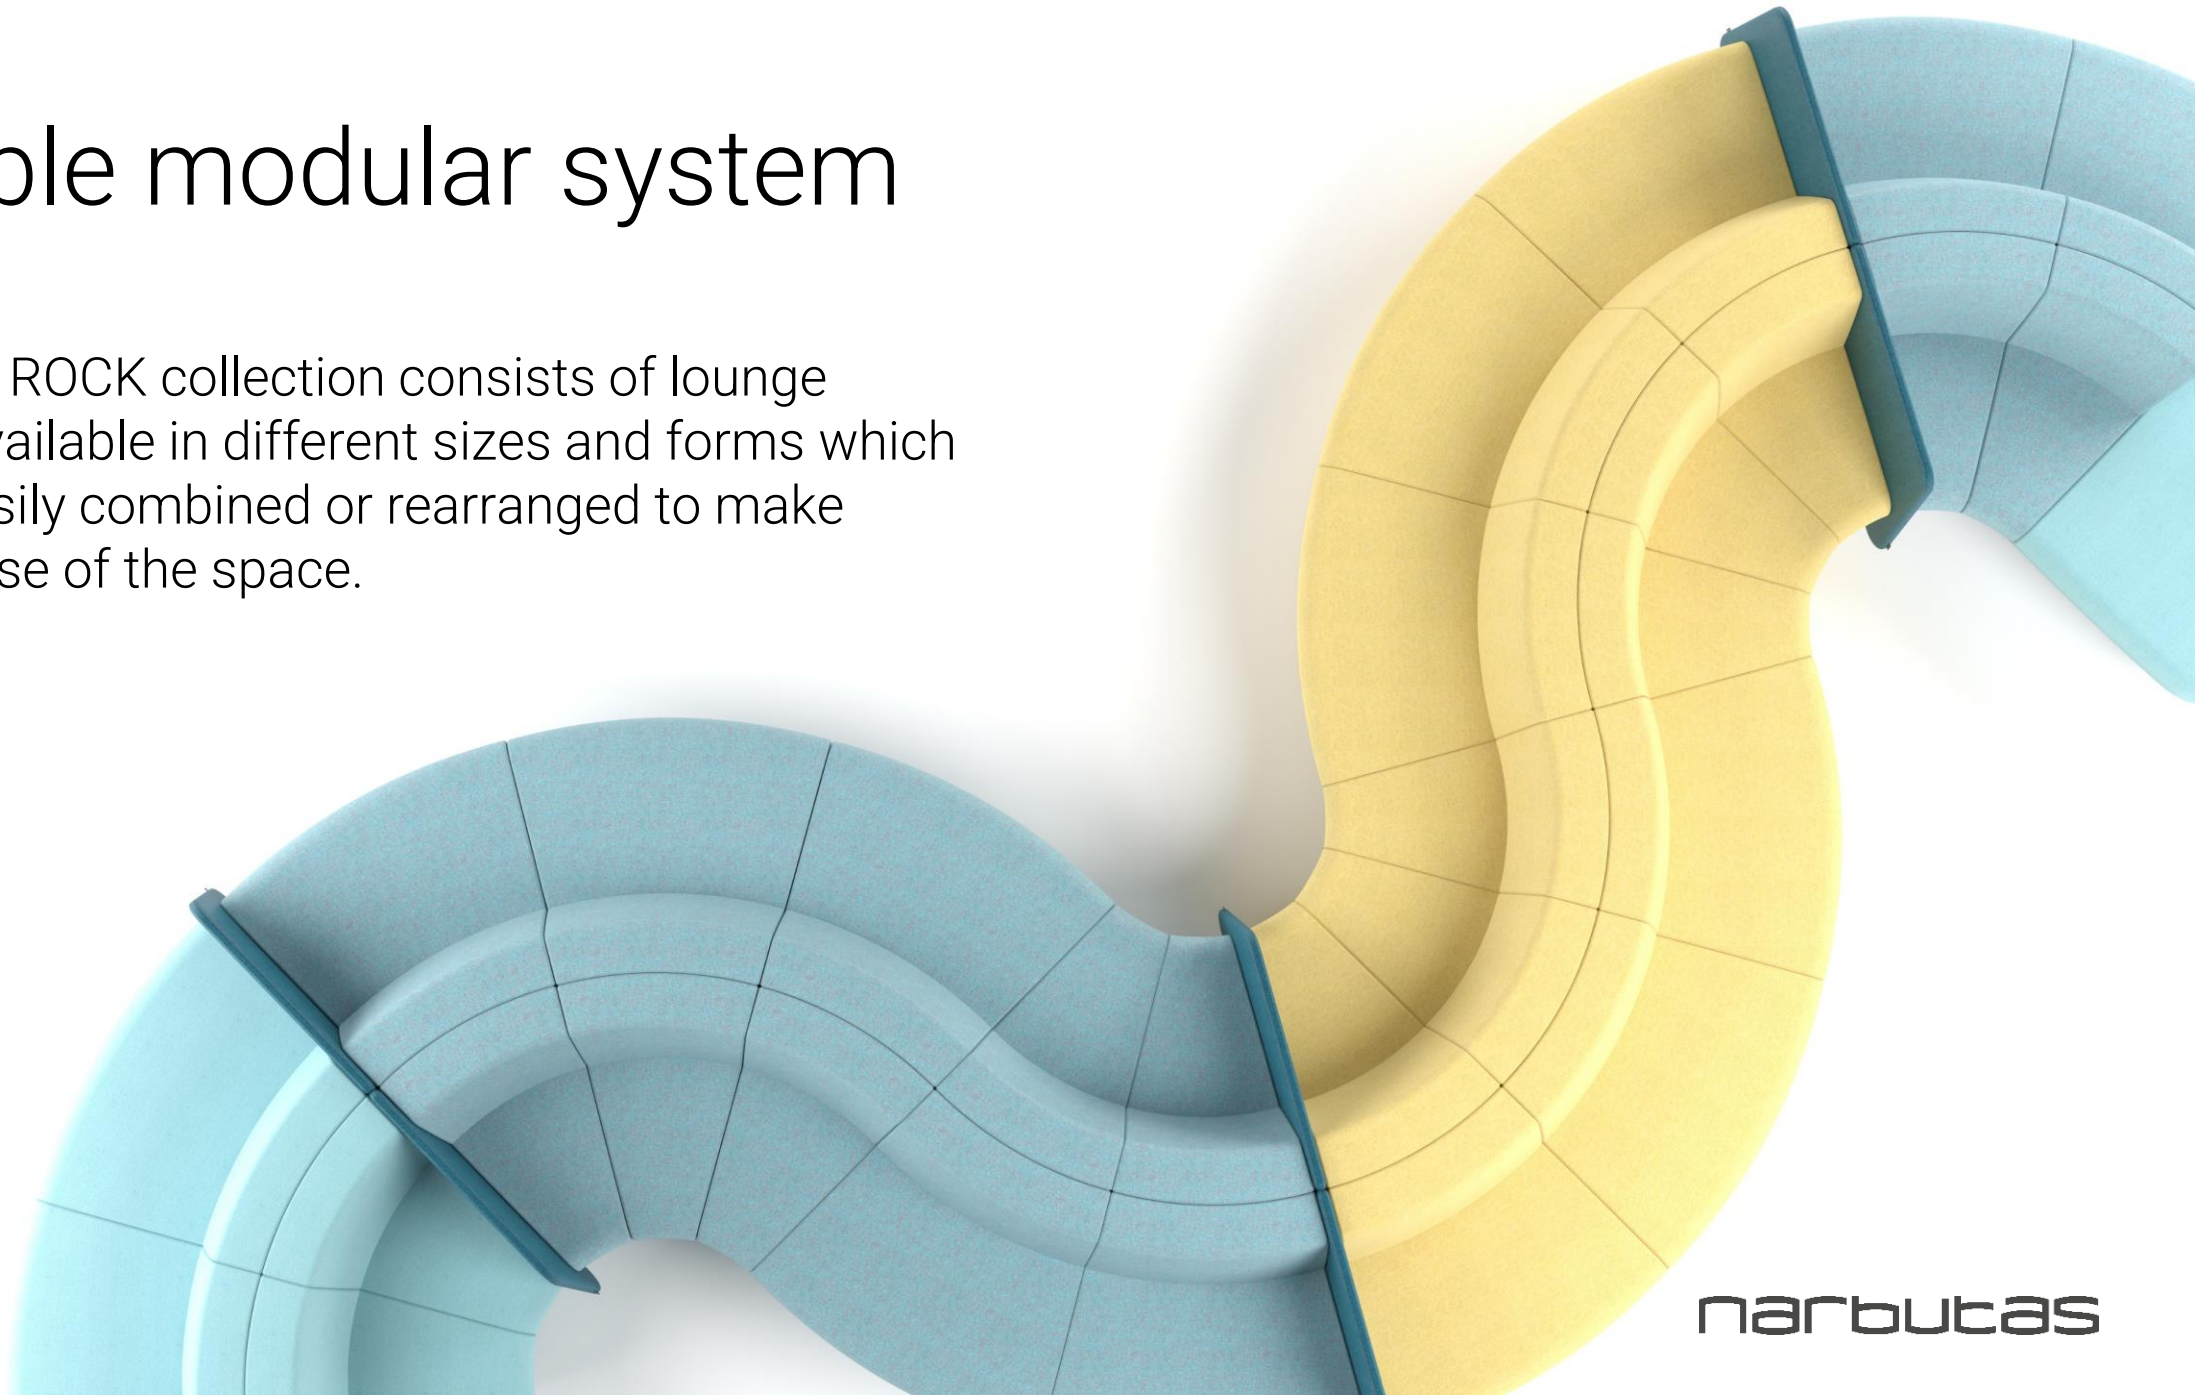

Flexible modular system

The SOFT ROCK collection consists of lounge seaters available in different sizes and forms which can be easily combined or rearranged to make efficient use of the space.

narbutas