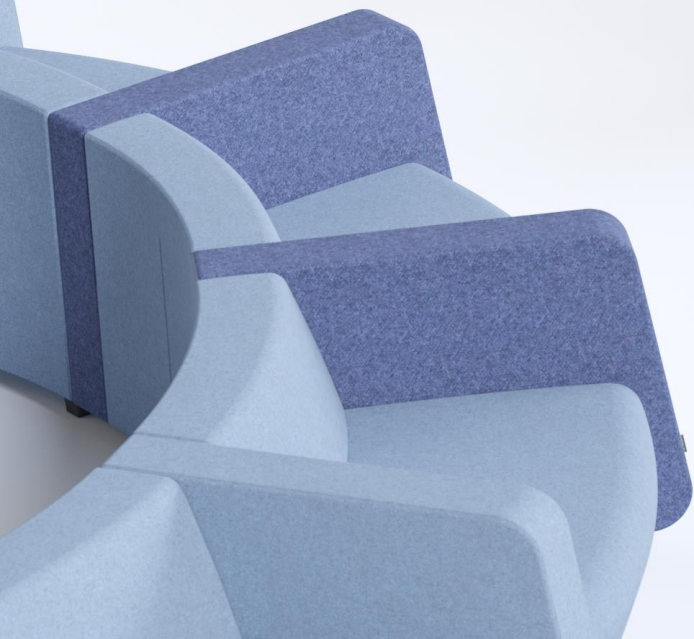

A quiet space for
concentration
and individual
relaxation

narbutas