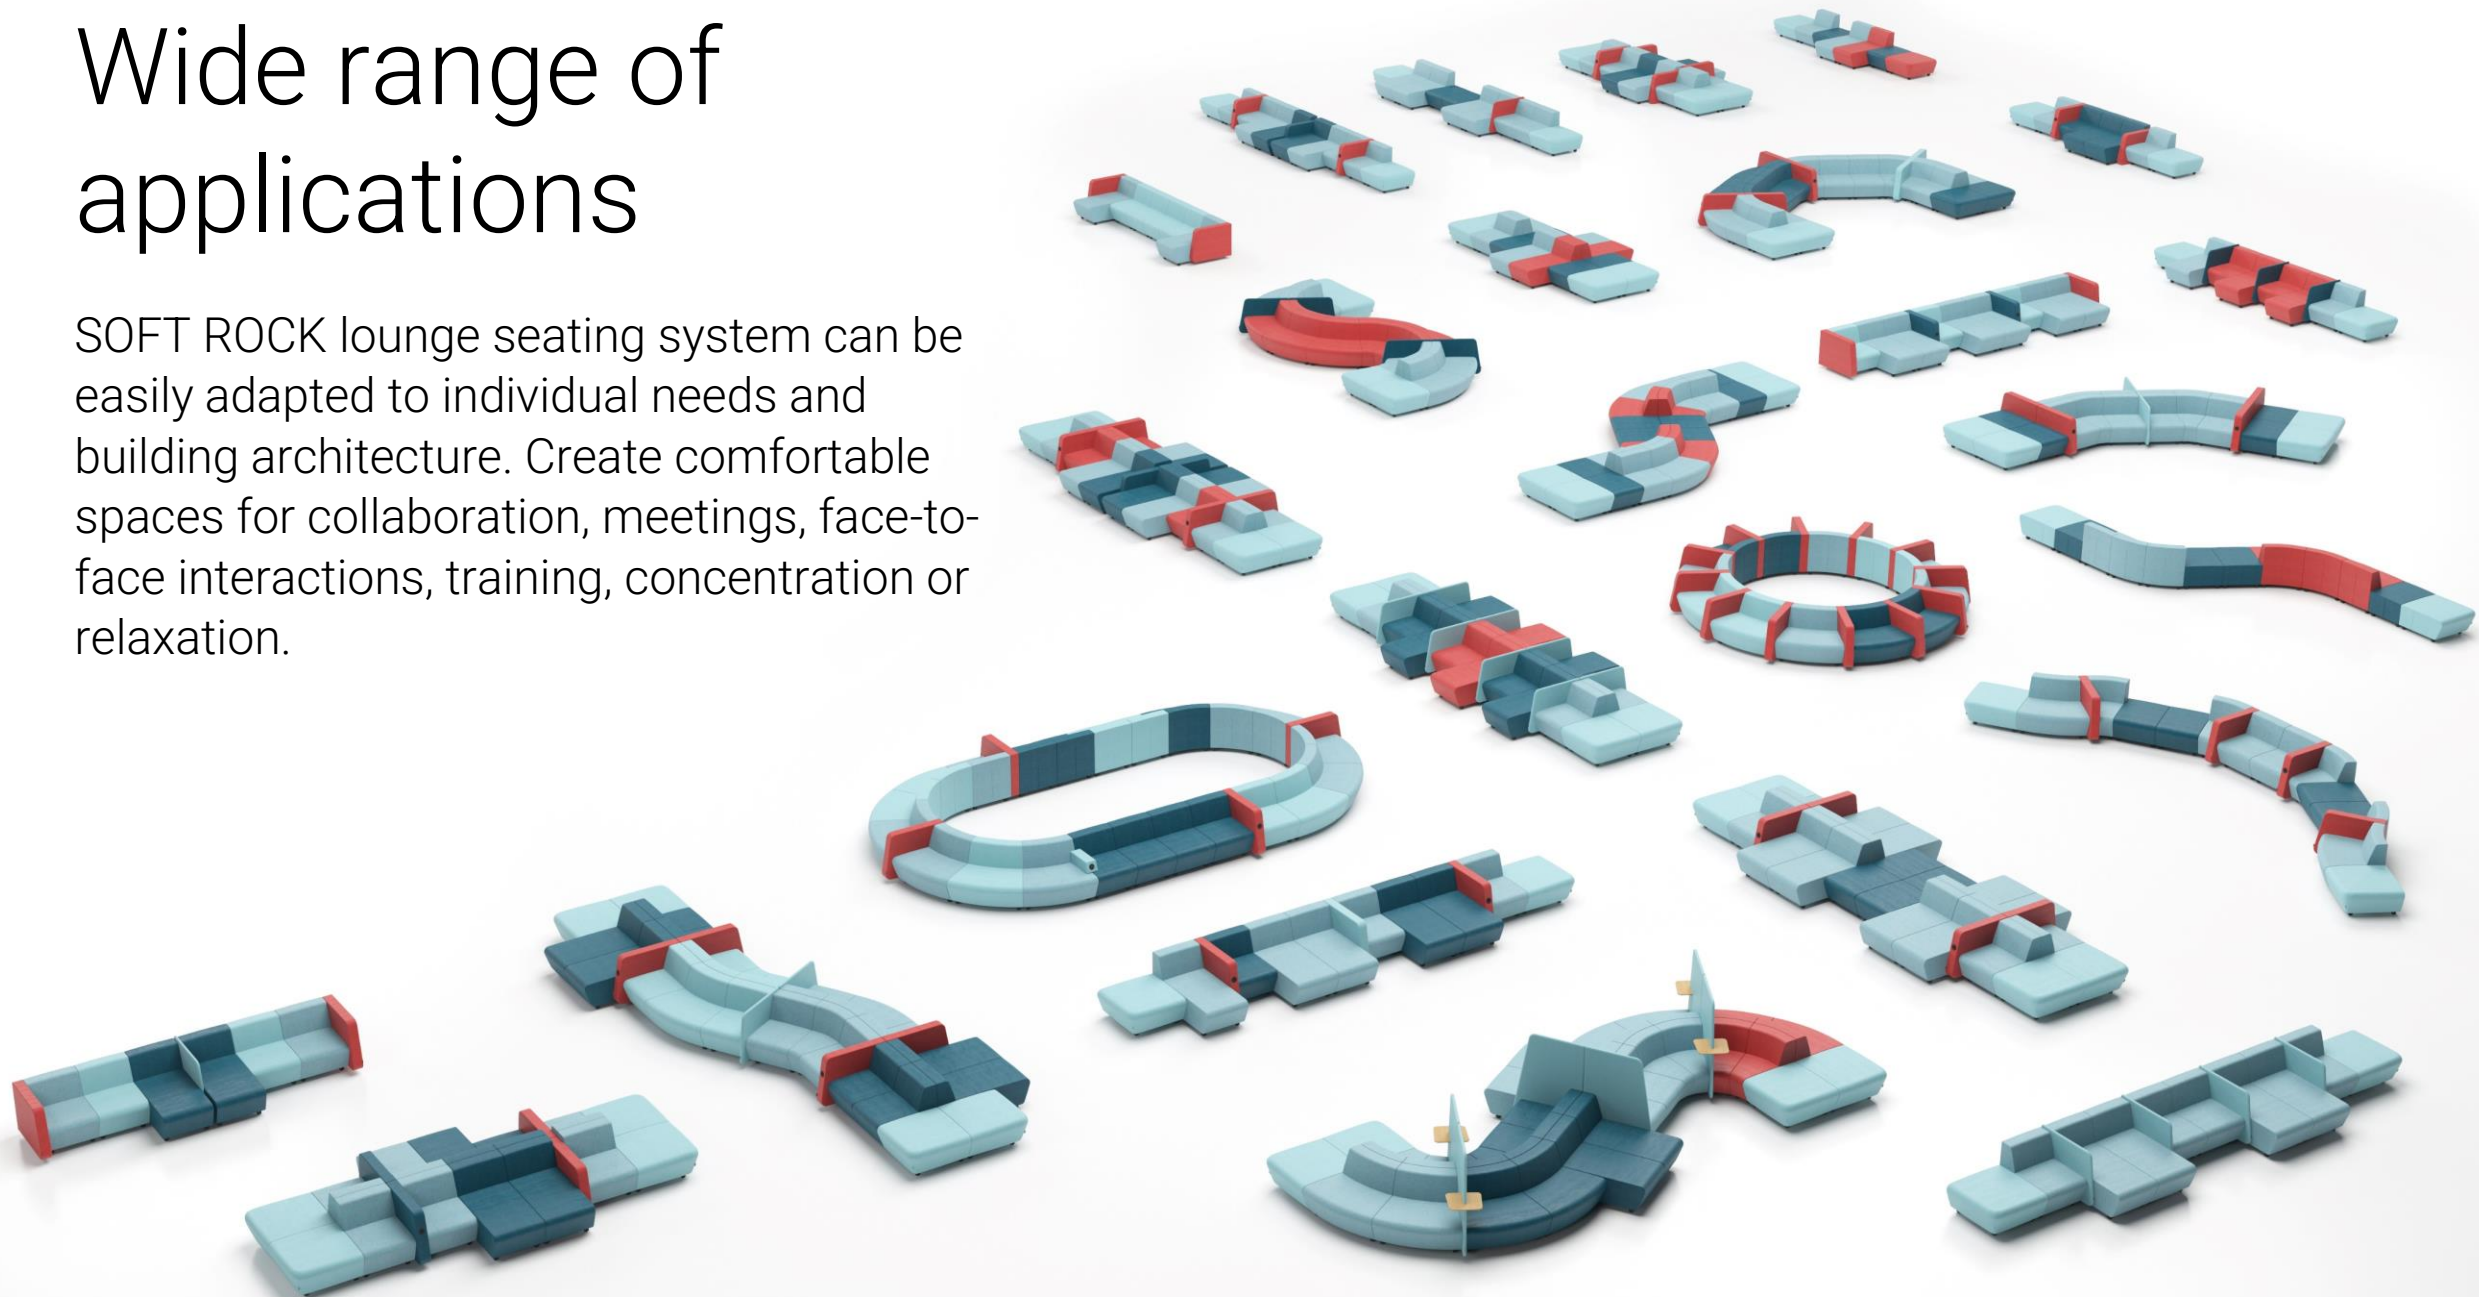

narbutas

Flexible modular system

The SOFT ROCK collection consists of lounge seaters available in different sizes and forms which can be easily combined or rearranged to make efficient use of the space.

Armrests:

- low
- high
- with power supply modules

Screens:

- low
- high
- high screens with a table

Privacy and safety

- Integrated screens help to create zones for individual work that requires concentration.
- An easy way to ensure a desired seating distance between users.
- Leather-look lounge seaters are easy to clean and disinfect.

Always “connected”

To meet your need for constant connectivity, the low and high armrests offer the following in-built features:

- power sockets;
- fast charging USB ports.

Wide range of applications

SOFT ROCK lounge seating system can be easily adapted to individual needs and building architecture. Create comfortable spaces for collaboration, meetings, face-to-face interactions, training, concentration or relaxation.