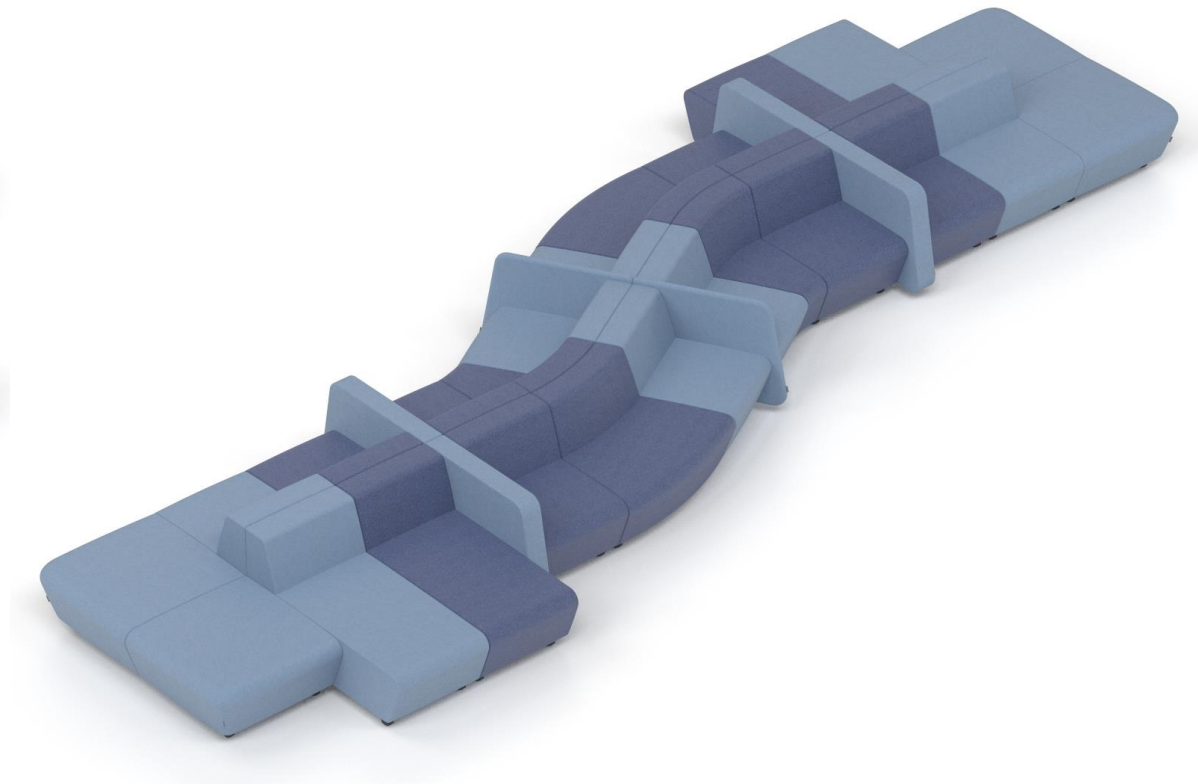

Always “connected”

To meet your need for constant connectivity, the low and high armrests offer the following in-built features:

- power sockets;
- fast charging USB ports.

Wide range of applications

SOFT ROCK lounge seating system can be easily adapted to individual needs and building architecture. Create comfortable spaces for collaboration, meetings, face-to-face interactions, training, concentration or relaxation.

A training space

narbutas

A relaxation space

A relaxation space – islands

A relaxation space – cafés

Colours with function

Different module colours not only offer great options to create unique combinations, but also allow you to visually define and separate spaces within the boundaries of the lounge seater.

Range

Main modules

Lounge seater

Lounge seater with a backrest

Long lounge seater with a backrest

Corner lounge seater (90°)

Curved lounge seater with a backrest (+30°)

Curved lounge seater with a backrest (-30°)