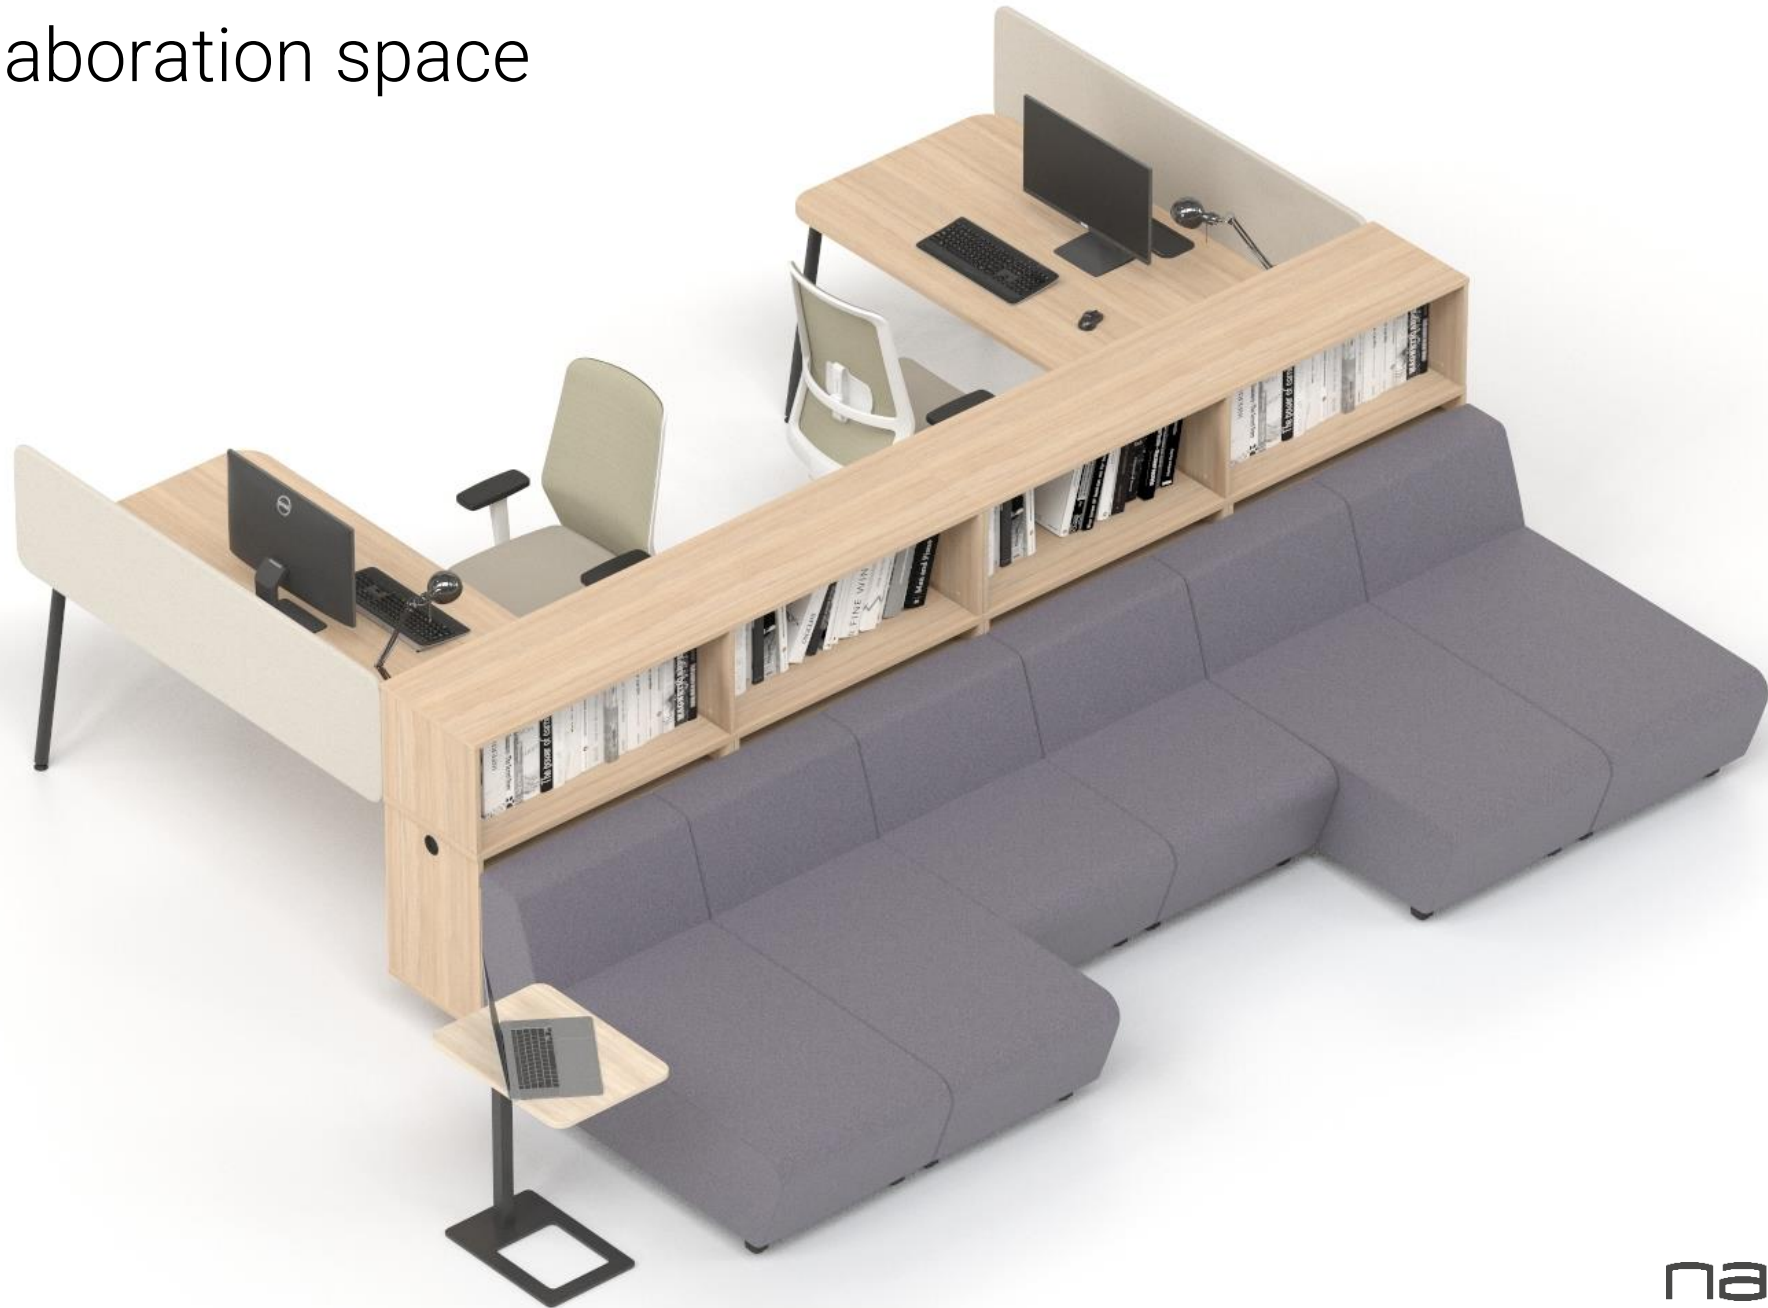

Armrests:

- low
- high
- with power supply modules

Screens:

- low
- high
- high screens with a table

Privacy and safety

- Integrated screens help to create zones for individual work that requires concentration.
- An easy way to ensure a desired seating distance between users.
- Leather-look lounge seaters are easy to clean and disinfect.

Always “connected”

To meet your need for constant connectivity, the low and high armrests offer the following in-built features:

- power sockets;
- fast charging USB ports.

Wide range of applications

SOFT ROCK lounge seating system can be easily adapted to individual needs and building architecture. Create comfortable spaces for collaboration, meetings, face-to-face interactions, training, concentration or relaxation.

A collaboration space

A collaboration space

A collaboration space

narbutas

A collaboration space

narbutas

A meeting
space

A meeting space