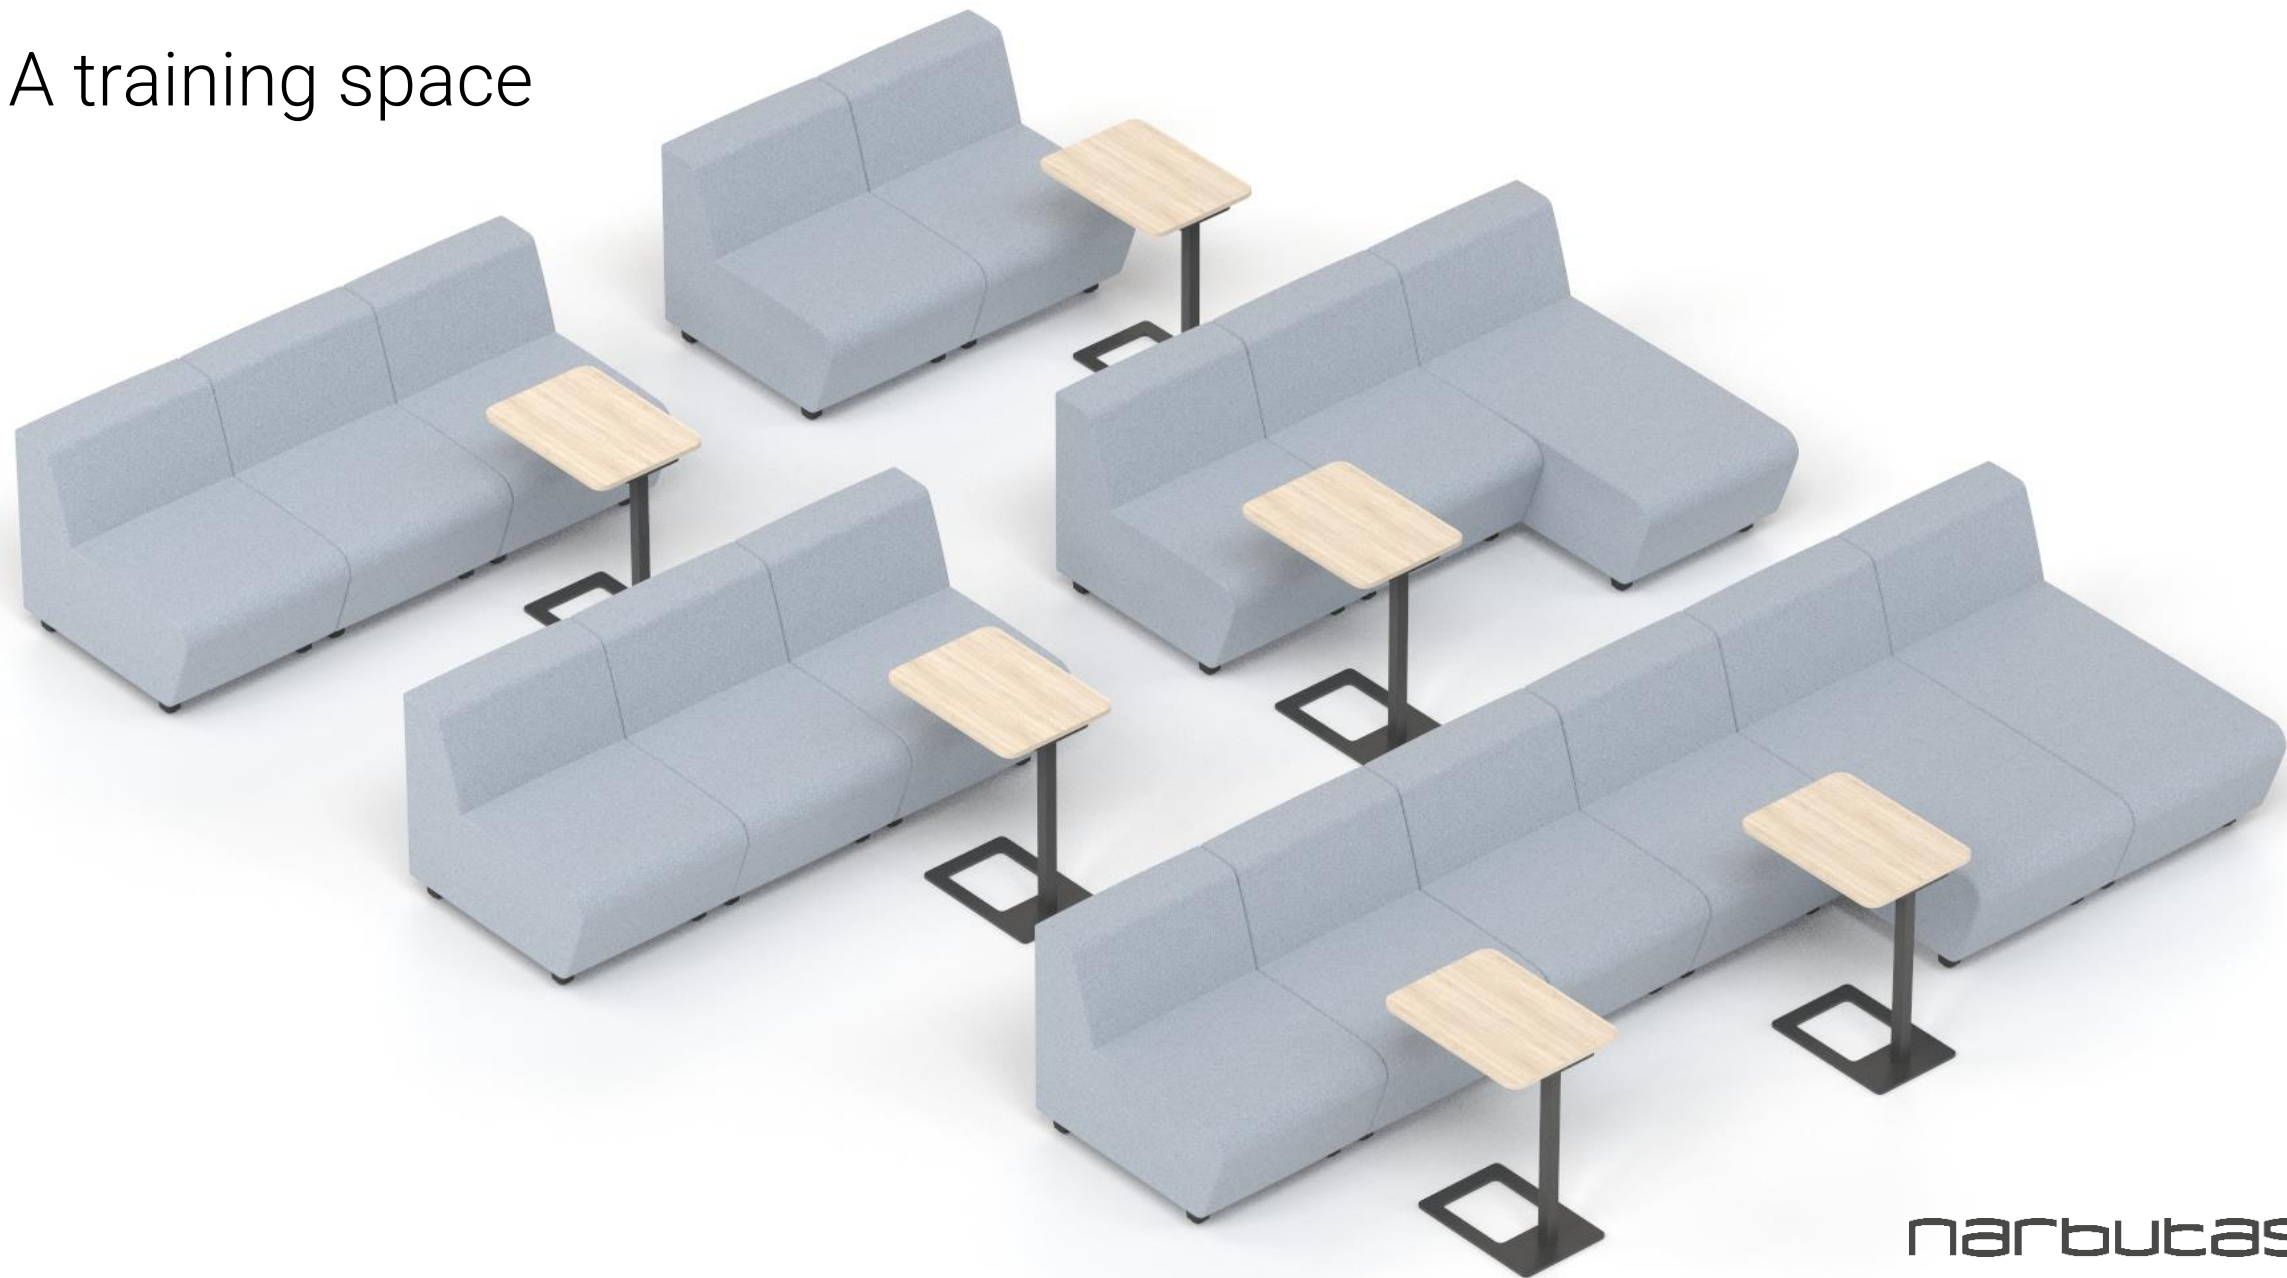

Always “connected”

To meet your need for constant connectivity, the low and high armrests offer the following in-built features:

- power sockets;
- fast charging USB ports.

Wide range of applications

SOFT ROCK lounge seating system can be easily adapted to individual needs and building architecture. Create comfortable spaces for collaboration, meetings, face-to-face interactions, training, concentration or relaxation.

A meeting space

narbutas

A quiet space for
concentration and
individual
relaxation

A quiet space for
concentration
and individual
relaxation

A quiet space for
concentration
and individual
relaxation

narbutas

A training space

narbutas

A relaxation space

A relaxation space – islands

A relaxation space – cafés

Colours with function

Different module colours not only offer great options to create unique combinations, but also allow you to visually define and separate spaces within the boundaries of the lounge seater.

Range

Main modules

Lounge seater

Lounge seater with a backrest

Long lounge seater with a backrest

Corner lounge seater (90°)

Curved lounge seater with a backrest (+30°)

Curved lounge seater with a backrest (-30°)