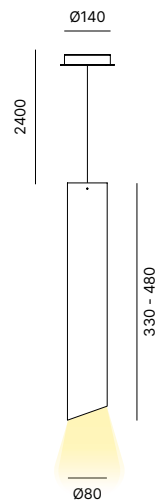

Pendant lamp in powder coated aluminium.
Lampada a sospensione in alluminio verniciato.

6,3W LED
220-240V
2700K
CRI90
T/fase | DALI/Push dimm

CE IP20   880lm  MacAdam Step 3
UGR₁₉

DESIGN LIGHTING

LAMP FINISH OPTIONS
FINITURE LAMPADA