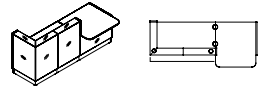

LIN35L
2650 / 1150 / 1622 / 850 / 1105
104 3/8" / 45 2/8" / 63 7/8" / 33 4/8" /
43 4/8"