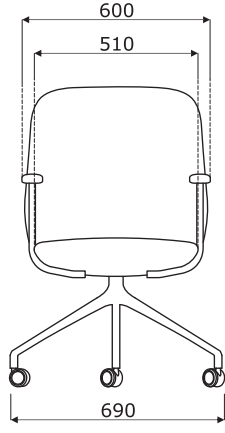

**PR1P19K
PR2P19K**

Base PR1P20, PR2P20:

- 4 - legged metal frame
- frame made of tube Ø22 mm, powder coated

**PR1P20
PR2P20**

Base PR1P21, PR2P21:

- 4 - star, aluminum, Ø=730 mm, h=360 mm, powder coated
- swivel seat - 360°
- OPTION WITH EXTRA CHARGE - tilt mechanism

**PR1P21
PR2P21**

Base PR2P22:

- 5 - star, aluminum, Ø=630 mm, h=360 mm, powder coated
- swivel seat - 360°
- tilt mechanism with a lock
- gas spring, steel, colour: black, adjustment range 120 mm (450 - 570 mm)
- castors for soft floors
- OPTION WITH EXTRA CHARGE - castors for hard floors

PR2P22

Base PR1PP19, PR2PP19:

- 4 - star, polished aluminium, aluminium cast
- swivel seat - 360°
- legs finished with polypropylene feet

**PR1PP19
PR2PP19**

Base PR1PP19K, PR2PP19K:

- 4 - star, polished aluminium, aluminium cast
- swivel seat - 360°
- castors for soft floors
- OPTION WITH EXTRA CHARGE - castors for hard floors

**PR1PP19K
PR2PP19K**

Dimensions (mm)

PR1P19K
PR1PP19K

PR1P21

PR1P19
PR1PP19

PR1P20

Dimensions (mm)

PR2P19K
PR2PP19K