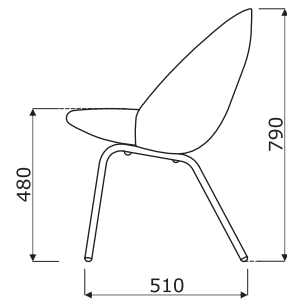

**PR1P19K
PR2P19K**

Base PR1P20, PR2P20:

- 4 - legged metal frame
- frame made of tube Ø22 mm, powder coated

**PR1P20
PR2P20**

Base PR1P21, PR2P21:

- 4 - star, aluminum, Ø=730 mm, h=360 mm, powder coated
- swivel seat - 360°
- OPTION WITH EXTRA CHARGE - tilt mechanism

**PR1P21
PR2P21**

Base PR2P22:

- 5 - star, aluminum, Ø=630 mm, h=360 mm, powder coated
- swivel seat - 360°
- tilt mechanism with a lock
- gas spring, steel, colour: black, adjustment range 120 mm (450 - 570 mm)
- castors for soft floors
- OPTION WITH EXTRA CHARGE - castors for hard floors

PR2P22

Base PR1PP19, PR2PP19:

- 4 - star, polished aluminium, aluminium cast
- swivel seat - 360°
- legs finished with polypropylene feet

**PR1PP19
PR2PP19**

Base PR1PP19K, PR2PP19K:

- 4 - star, polished aluminium, aluminium cast
- swivel seat - 360°
- castors for soft floors
- OPTION WITH EXTRA CHARGE - castors for hard floors

**PR1PP19K
PR2PP19K**

Dimensions (mm)

PR1P19K
PR1PP19K

PR1P21

PR1P19
PR1PP19

PR1P20

Dimensions (mm)

PR2P19K
PR2PP19K