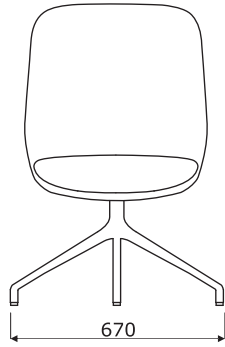

PR2P19
PR2PP19