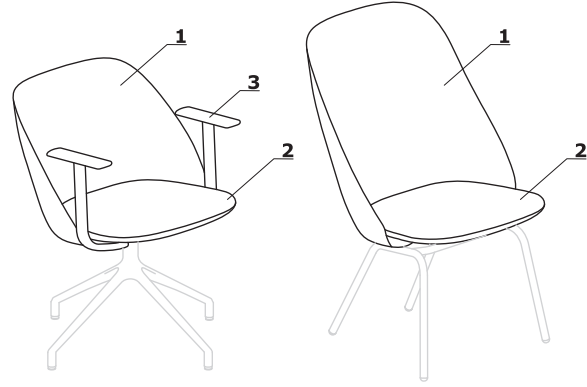

Technical specification

- 1 Backrest** - moulded foam, flame retardant, density of 75 kg/m³, upholstered
- 2 Seat** - moulded foam, flame retardant, density of 98 kg/m³, upholstered
- OPTION WITH EXTRA CHARGE:**
- 3 Armrests** - wood - beech natural, colour: black

- max. load 120 kg

Bases

Base PR1P19, PR2P19:

- 4 - star, aluminum, powder coated
- swivel seat - 360°
- aluminium cast
- legs finished with polypropylene feet

**PR1P19
PR2P19**

Base PR1P19K, PR2P19K:

- 4 - star, aluminum, powder coated
- swivel seat - 360°
- aluminium cast
- castors for soft floors
- OPTION WITH EXTRA CHARGE - castors for hard floors

**PR1P19K
PR2P19K**

Base PR1P20, PR2P20:

- 4 - legged metal frame
- frame made of tube Ø22 mm, powder coated

**PR1P20
PR2P20**

Base PR1P21, PR2P21:

- 4 - star, aluminum, Ø=730 mm, h=360 mm, powder coated
- swivel seat - 360°
- OPTION WITH EXTRA CHARGE - tilt mechanism

**PR1P21
PR2P21**

Base PR2P22:

- 5 - star, aluminum, Ø=630 mm, h=360 mm, powder coated
- swivel seat - 360°
- tilt mechanism with a lock
- gas spring, steel, colour: black, adjustment range 120 mm (450 - 570 mm)
- castors for soft floors
- OPTION WITH EXTRA CHARGE - castors for hard floors