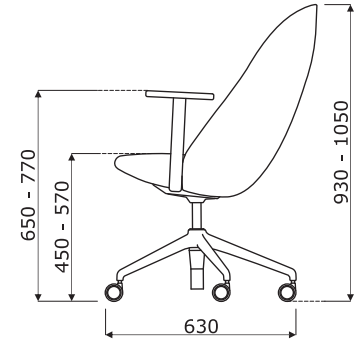

Dimensions (mm)

PR2P22

PR2P20