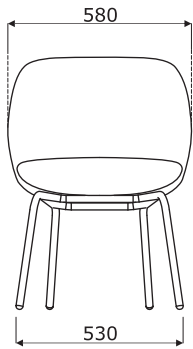

**PR1P19K
PR2P19K**

Base PR1P20, PR2P20:

- 4 - legged metal frame
- frame made of tube Ø22 mm, powder coated

**PR1P20
PR2P20**

Base PR1P21, PR2P21:

- 4 - star, aluminum, Ø=730 mm, h=360 mm, powder coated
- swivel seat - 360°
- OPTION WITH EXTRA CHARGE - tilt mechanism

**PR1P21
PR2P21**

Base PR2P22:

- 5 - star, aluminum, Ø=630 mm, h=360 mm, powder coated
- swivel seat - 360°
- tilt mechanism with a lock
- gas spring, steel, colour: black, adjustment range 120 mm (450 - 570 mm)
- castors for soft floors
- OPTION WITH EXTRA CHARGE - castors for hard floors

PR2P22

Base PR1PP19, PR2PP19:

- 4 - star, polished aluminium, aluminium cast
- swivel seat - 360°
- legs finished with polypropylene feet

**PR1PP19
PR2PP19**

Base PR1PP19K, PR2PP19K:

- 4 - star, polished aluminium, aluminium cast
- swivel seat - 360°
- castors for soft floors
- OPTION WITH EXTRA CHARGE - castors for hard floors

**PR1PP19K
PR2PP19K**

Dimensions (mm)

PR1P19K
PR1PP19K

PR1P21

PR1P19
PR1PP19

PR1P20

Dimensions (mm)

PR2P19K
PR2PP19K