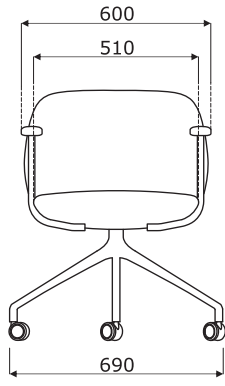

**PR1P19K
PR2P19K**

Base PR1P20, PR2P20:

- 4 - legged metal frame
- frame made of tube Ø22 mm, powder coated

**PR1P20
PR2P20**

Base PR1P21, PR2P21:

- 4 - star, aluminum, Ø=730 mm, h=360 mm, powder coated
- swivel seat - 360°
- OPTION WITH EXTRA CHARGE - tilt mechanism

**PR1P21
PR2P21**

Base PR2P22:

- 5 - star, aluminum, Ø=630 mm, h=360 mm, powder coated
- swivel seat - 360°
- tilt mechanism with a lock
- gas spring, steel, colour: black, adjustment range 120 mm (450 - 570 mm)
- castors for soft floors
- OPTION WITH EXTRA CHARGE - castors for hard floors

PR2P22

Base PR1PP19, PR2PP19:

- 4 - star, polished aluminium, aluminium cast
- swivel seat - 360°
- legs finished with polypropylene feet

**PR1PP19
PR2PP19**

Base PR1PP19K, PR2PP19K:

- 4 - star, polished aluminium, aluminium cast
- swivel seat - 360°
- castors for soft floors
- OPTION WITH EXTRA CHARGE - castors for hard floors

**PR1PP19K
PR2PP19K**

Dimensions (mm)

PR1P19K
PR1PP19K

PR1P21

PR1P19
PR1PP19

PR1P20

Dimensions (mm)

PR2P19K
PR2PP19K