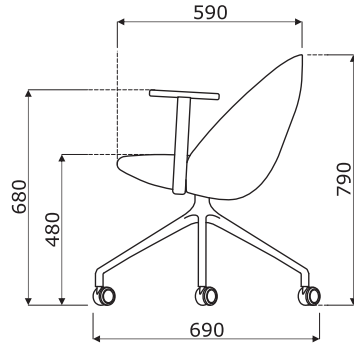

**PR1P19K
PR2P19K**

Base PR1P20, PR2P20:

- 4 - legged metal frame
- frame made of tube Ø22 mm, powder coated

**PR1P20
PR2P20**

Base PR1P21, PR2P21:

- 4 - star, aluminum, Ø=730 mm, h=360 mm, powder coated
- swivel seat - 360°
- OPTION WITH EXTRA CHARGE - tilt mechanism

**PR1P21
PR2P21**

Base PR2P22:

- 5 - star, aluminum, Ø=630 mm, h=360 mm, powder coated
- swivel seat - 360°
- tilt mechanism with a lock
- gas spring, steel, colour: black, adjustment range 120 mm (450 - 570 mm)
- castors for soft floors
- OPTION WITH EXTRA CHARGE - castors for hard floors

PR2P22

Base PR1PP19, PR2PP19:

- 4 - star, polished aluminium, aluminium cast
- swivel seat - 360°
- legs finished with polypropylene feet

**PR1PP19
PR2PP19**

Base PR1PP19K, PR2PP19K:

- 4 - star, polished aluminium, aluminium cast
- swivel seat - 360°
- castors for soft floors
- OPTION WITH EXTRA CHARGE - castors for hard floors

**PR1PP19K
PR2PP19K**

Dimensions (mm)

PR1P19K
PR1PP19K

PR1P21

PR1P19
PR1PP19

PR1P20

Dimensions (mm)

PR2P19K
PR2PP19K