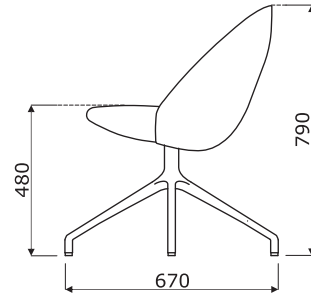

**PR1P19K
PR2P19K**

Base PR1P20, PR2P20:

- 4 - legged metal frame
- frame made of tube Ø22 mm, powder coated

**PR1P20
PR2P20**

Base PR1P21, PR2P21:

- 4 - star, aluminum, Ø=730 mm, h=360 mm, powder coated
- swivel seat - 360°
- OPTION WITH EXTRA CHARGE - tilt mechanism

**PR1P21
PR2P21**

Base PR2P22:

- 5 - star, aluminum, Ø=630 mm, h=360 mm, powder coated
- swivel seat - 360°
- tilt mechanism with a lock
- gas spring, steel, colour: black, adjustment range 120 mm (450 - 570 mm)
- castors for soft floors
- OPTION WITH EXTRA CHARGE - castors for hard floors

PR2P22

Base PR1PP19, PR2PP19:

- 4 - star, polished aluminium, aluminium cast
- swivel seat - 360°
- legs finished with polypropylene feet

**PR1PP19
PR2PP19**

Base PR1PP19K, PR2PP19K:

- 4 - star, polished aluminium, aluminium cast
- swivel seat - 360°
- castors for soft floors
- OPTION WITH EXTRA CHARGE - castors for hard floors

**PR1PP19K
PR2PP19K**

Dimensions (mm)

PR1P19K
PR1PP19K

PR1P21

PR1P19
PR1PP19

PR1P20

Dimensions (mm)

PR2P19K
PR2PP19K