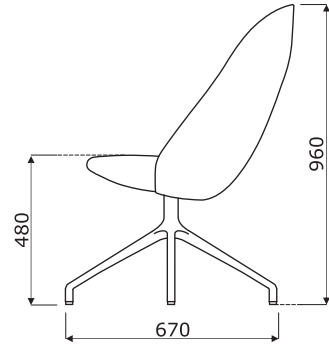

PR2P19
PR2PP19