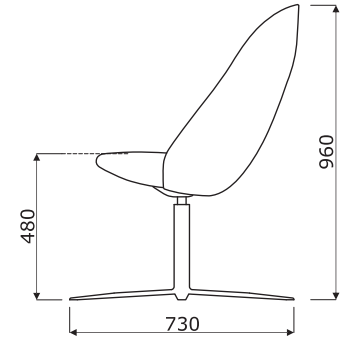

Dimensions (mm)

PR2P21

PR2P20