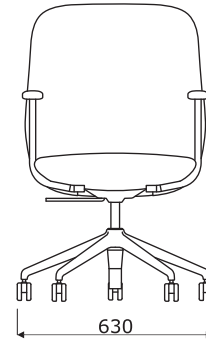

Dimensions (mm)

PR2P22

PR2P20