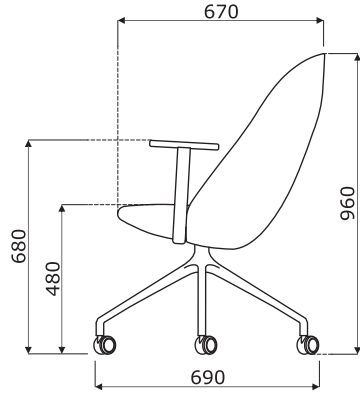

**PR1P19K
PR2P19K**

Base PR1P20, PR2P20:

- 4 - legged metal frame
- frame made of tube Ø22 mm, powder coated

**PR1P20
PR2P20**

Base PR1P21, PR2P21:

- 4 - star, aluminum, Ø=730 mm, h=360 mm, powder coated
- swivel seat - 360°
- OPTION WITH EXTRA CHARGE - tilt mechanism

**PR1P21
PR2P21**

Base PR2P22:

- 5 - star, aluminum, Ø=630 mm, h=360 mm, powder coated
- swivel seat - 360°
- tilt mechanism with a lock
- gas spring, steel, colour: black, adjustment range 120 mm (450 - 570 mm)
- castors for soft floors
- OPTION WITH EXTRA CHARGE - castors for hard floors

PR2P22

Base PR1PP19, PR2PP19:

- 4 - star, polished aluminium, aluminium cast
- swivel seat - 360°
- legs finished with polypropylene feet

**PR1PP19
PR2PP19**

Base PR1PP19K, PR2PP19K:

- 4 - star, polished aluminium, aluminium cast
- swivel seat - 360°
- castors for soft floors
- OPTION WITH EXTRA CHARGE - castors for hard floors

**PR1PP19K
PR2PP19K**

Dimensions (mm)

PR1P19K
PR1PP19K

PR1P21

PR1P19
PR1PP19

PR1P20

Dimensions (mm)

PR2P19K
PR2PP19K