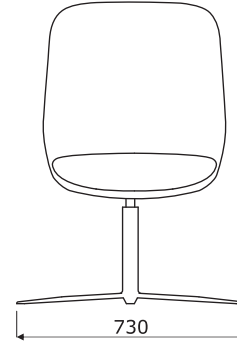

Dimensions (mm)

PR2P21

PR2P20