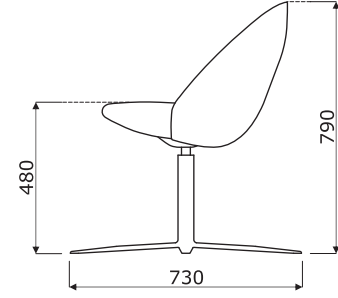

**PR1P19K
PR2P19K**

Base PR1P20, PR2P20:

- 4 - legged metal frame
- frame made of tube Ø22 mm, powder coated

**PR1P20
PR2P20**

Base PR1P21, PR2P21:

- 4 - star, aluminum, Ø=730 mm, h=360 mm, powder coated
- swivel seat - 360°
- OPTION WITH EXTRA CHARGE - tilt mechanism

**PR1P21
PR2P21**

Base PR2P22:

- 5 - star, aluminum, Ø=630 mm, h=360 mm, powder coated
- swivel seat - 360°
- tilt mechanism with a lock
- gas spring, steel, colour: black, adjustment range 120 mm (450 - 570 mm)
- castors for soft floors
- OPTION WITH EXTRA CHARGE - castors for hard floors

PR2P22

Base PR1PP19, PR2PP19:

- 4 - star, polished aluminium, aluminium cast
- swivel seat - 360°
- legs finished with polypropylene feet

**PR1PP19
PR2PP19**

Base PR1PP19K, PR2PP19K:

- 4 - star, polished aluminium, aluminium cast
- swivel seat - 360°
- castors for soft floors
- OPTION WITH EXTRA CHARGE - castors for hard floors

**PR1PP19K
PR2PP19K**

Dimensions (mm)

PR1P19K
PR1PP19K

PR1P21

PR1P19
PR1PP19

PR1P20

Dimensions (mm)

PR2P19K
PR2PP19K