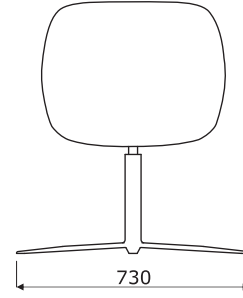

**PR1P19K
PR2P19K**

Base PR1P20, PR2P20:

- 4 - legged metal frame
- frame made of tube Ø22 mm, powder coated

**PR1P20
PR2P20**

Base PR1P21, PR2P21:

- 4 - star, aluminum, Ø=730 mm, h=360 mm, powder coated
- swivel seat - 360°
- OPTION WITH EXTRA CHARGE - tilt mechanism

**PR1P21
PR2P21**

Base PR2P22:

- 5 - star, aluminum, Ø=630 mm, h=360 mm, powder coated
- swivel seat - 360°
- tilt mechanism with a lock
- gas spring, steel, colour: black, adjustment range 120 mm (450 - 570 mm)
- castors for soft floors
- OPTION WITH EXTRA CHARGE - castors for hard floors

PR2P22

Base PR1PP19, PR2PP19:

- 4 - star, polished aluminium, aluminium cast
- swivel seat - 360°
- legs finished with polypropylene feet

**PR1PP19
PR2PP19**

Base PR1PP19K, PR2PP19K:

- 4 - star, polished aluminium, aluminium cast
- swivel seat - 360°
- castors for soft floors
- OPTION WITH EXTRA CHARGE - castors for hard floors

**PR1PP19K
PR2PP19K**

Dimensions (mm)

PR1P19K
PR1PP19K

PR1P21

PR1P19
PR1PP19

PR1P20

Dimensions (mm)

PR2P19K
PR2PP19K