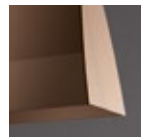

Pendant lamp in powder coated aluminium.
Lampada a sospensione in alluminio verniciato.

Blonde 126	Blonde 166	Blonde 246
67,2W LED	90,3W LED	136,4W LED
7124 lm	9572 lm	14459 lm
110-240V	110-240V	110-240V
2700/3000K	2700/3000K	2700/3000K
CRI80	CRI80	CRI80
All in one	All in one	All in one

DESIGN LIGHTING

CE IP20 LED 24V MacAdam Step 3 UGR₁₉

LAMP FINISH OPTIONS
FINITURE LAMPADA

Matt White

Brushed
Alluminium

Black
Goffratino

Gold

Bronze

Corten

CEILING ROSE
ROSONE

Matt White