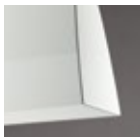

Pendant lamp in powder coated aluminium.
Lampada a sospensione in alluminio verniciato.

Blonde 126	Blonde 166	Blonde 246
67,2W LED	90,3W LED	136,4W LED
7124 lm	9572 lm	14459 lm
110-240V	110-240V	110-240V
2700/3000K	2700/3000K	2700/3000K
CRI80	CRI80	CRI80
All in one	All in one	All in one

DESIGN LIGHTING

CE IP20 LED 24V MacAdam Step 3 UGR₁₉

LAMP FINISH OPTIONS
FINITURE LAMPADA

Matt White

Brushed
Alluminium

Black
Goffratino

Gold

Bronze