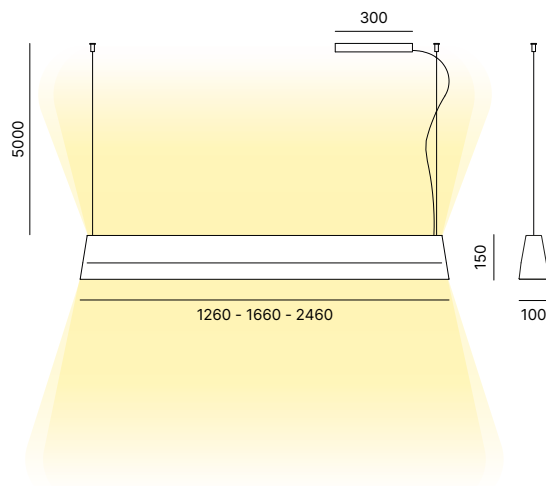

Pendant lamp in powder coated aluminium.
Lampada a sospensione in alluminio verniciato.

Blonde 126	Blonde 166	Blonde 246
67,2W LED	90,3W LED	136,4W LED
7124 lm	9572 lm	14459 lm
110-240V	110-240V	110-240V
2700/3000K	2700/3000K	2700/3000K
CRI80	CRI80	CRI80
All in one	All in one	All in one

DESIGN LIGHTING

CE IP20 LED 24V MacAdam Step 3 UGR₁₉

LAMP FINISH OPTIONS
FINITURE LAMPADA

Matt White

Brushed
Alluminium

Black
Goffratino

Gold

Bronze