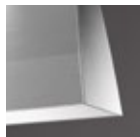

Pendant lamp in powder coated aluminium.
Lampada a sospensione in alluminio verniciato.

Blonde 126	Blonde 166	Blonde 246
67,2W LED	90,3W LED	136,4W LED
7124 lm	9572 lm	14459 lm
110-240V	110-240V	110-240V
2700/3000K	2700/3000K	2700/3000K
CRI80	CRI80	CRI80
All in one	All in one	All in one

DESIGN LIGHTING

CE IP20 LED 24V MacAdam Step 3 UGR₁₉

LAMP FINISH OPTIONS
FINITURE LAMPADA

Matt White

Brushed
Alluminium

Black
Goffratino

Gold

Bronze