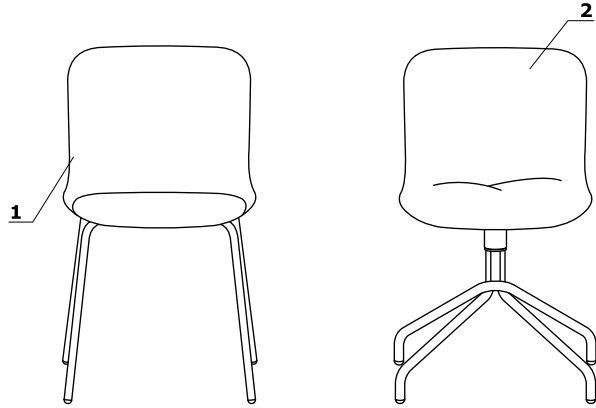

Technical specification

- 1 Baltic 2 Classic** - seat upholstered + cushion - moulded foam, density of 79 kg/m³, upholstered
- 2 Baltic 2 Soft Duo** - seat upholstered + draped cushion - cut foam, density of 40 kg/m³, upholstered

Dimensions (mm)

Bases

1 BLK4P1/ BLK5P1:

- 4 - legged, metal, powder coated
- legs made of tube Ø18 mm
- polypropylene feet

**BLK4P1
BLK5P1**

2 BLK4P13/ BLK5P13:

- 4 - star, metal, powder coated
- swivel seat - 360°
- legs made of tube Ø22 mm
- polypropylene feet

**BLK4P13
BLK5P13**

3 BLK4P13K/ BLK5P13K:

- 4 - star, metal, powder coated
- swivel seat - 360°
- legs made of tube Ø22 mm
- castors for soft floors
- OPTION WITH EXTRA CHARGE - castors for hard floors

**BLK4P13K
BLK5P13K**

**BLK4P19K
BLK5P19K**

BLK4P22/ BLK5P22:

- 5 - star, aluminum, Ø=630 mm, h=360 mm, powder coated
- swivel seat - 360°
- gas spring, steel, colour: black, adjustment range 120 mm (450 - 570 mm)
- castors for soft floors
- OPTION WITH EXTRA CHARGE - castors for hard floors