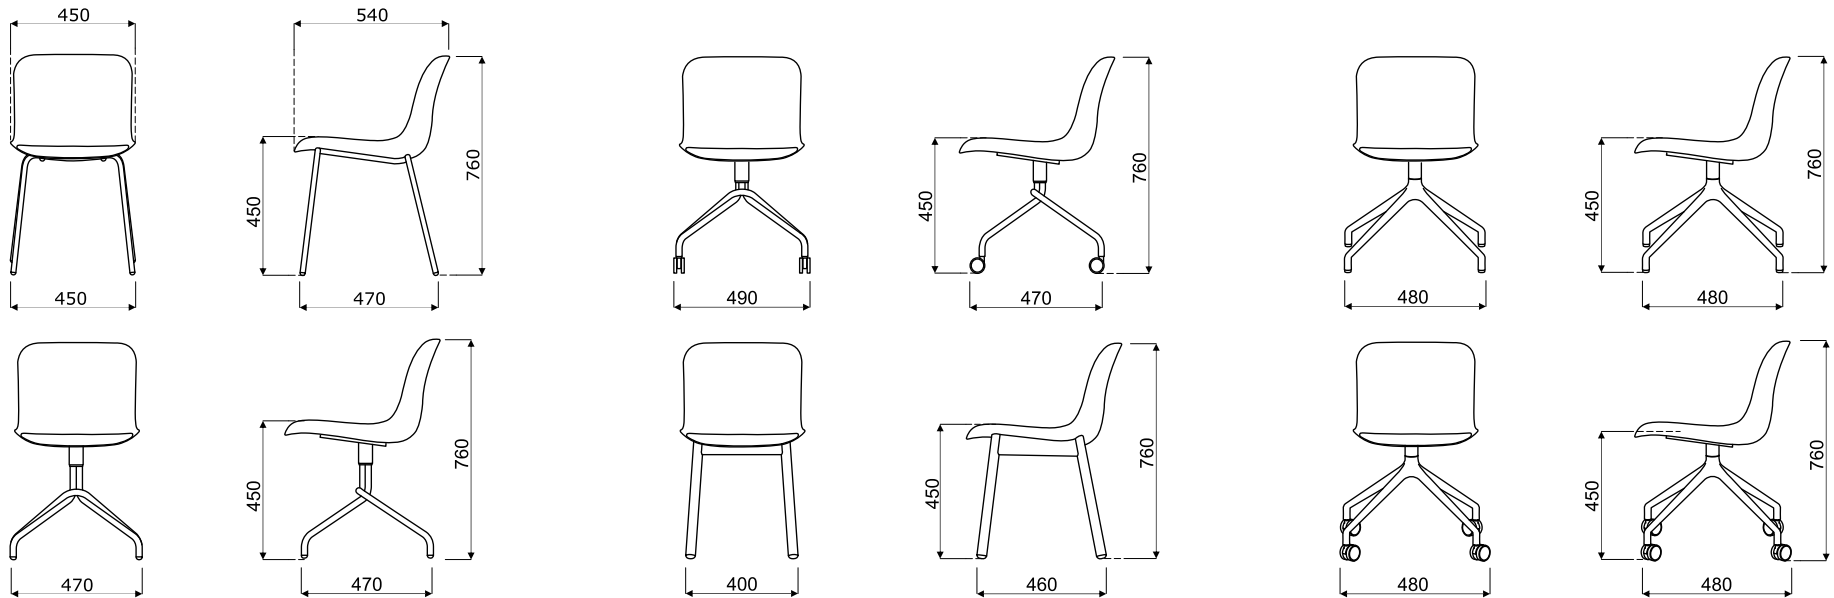

Technical specification

- 1 Baltic 2 Classic** - seat upholstered + cushion - moulded foam, density of 79 kg/m³, upholstered
- 2 Baltic 2 Soft Duo** - seat upholstered + draped cushion - cut foam, density of 40 kg/m³, upholstered

Dimensions (mm)

Bases

1 BLK4P1/ BLK5P1:

- 4 - legged, metal, powder coated
- legs made of tube Ø18 mm
- polypropylene feet

**BLK4P1
BLK5P1**

2 BLK4P13/ BLK5P13:

- 4 - star, metal, powder coated
- swivel seat - 360°
- legs made of tube Ø22 mm
- polypropylene feet

4 BLK4P14/ BLK5P14:

- 4 wooden legs, Ø35 mm
- beechwood coated with transparent varnish

**BLK4P14
BLK5P14**

BLK4P19/ BLK5P19:

- 4 - star, aluminum, powder coated
- swivel seat - 360°
- aluminium cast
- legs finished with polypropylene feet
- OPTION WITH EXTRA CHARGE - polished aluminium

**BLK4P19K
BLK5P19K**

BLK4P22/ BLK5P22:

- 5 - star, aluminum, Ø=630 mm, h=360 mm, powder coated
- swivel seat - 360°
- gas spring, steel, colour: black, adjustment range 120 mm (450 - 570 mm)
- castors for soft floors
- OPTION WITH EXTRA CHARGE - castors for hard floors