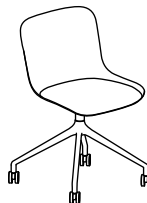

Dimensions (mm)

Bases

1 BLK4P1/ BLK5P1:

- 4 - legged, metal, powder coated
- legs made of tube Ø18 mm
- polypropylene feet

**BLK4P1
BLK5P1**

2 BLK4P13/ BLK5P13:

- 4 - star, metal, powder coated
- swivel seat - 360°
- legs made of tube Ø22 mm
- polypropylene feet

**BLK4P13
BLK5P13**

3 BLK4P13K/ BLK5P13K:

- 4 - star, metal, powder coated
- swivel seat - 360°
- legs made of tube Ø22 mm
- castors for soft floors
- OPTION WITH EXTRA CHARGE - castors for hard floors

**BLK4P13K
BLK5P13K**

4 BLK4P14/ BLK5P14:

- 4 wooden legs, Ø35 mm
- beechwood coated with transparent varnish

**BLK4P14
BLK5P14**

BLK4P19/ BLK5P19:

- 4 - star, aluminum, powder coated
- swivel seat - 360°
- aluminium cast
- legs finished with polypropylene feet
- OPTION WITH EXTRA CHARGE - polished aluminium

**BLK4P19
BLK5P19**

BLK4P19K/ BLK5P19K:

- 4 - star, aluminum, powder coated
- swivel seat - 360°
- aluminium cast
- castors for soft floors
- OPTION WITH EXTRA CHARGE - castors for hard floors
- OPTION WITH EXTRA CHARGE - polished aluminium