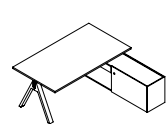

V03P 1800/1800/740
V04P 2000/1800/740
V05P 1800/1000/740
V06P 2000/1800/740