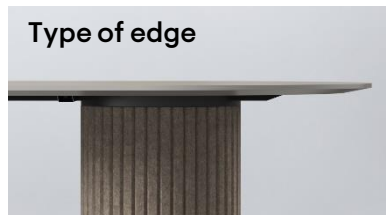

PET felt

10 seats
Width: 3200 mm
Depth: 1200 mm
Height: 758 mm

12 seats
Width: 4200 mm
Depth: 1200 mm
Height: 758 mm

HPL / HPL Fenix

Grommet for wire management

Wide selection of power units

PARTHOS coffee tables and high tables

1 column	Tabletop	Column	Power solutions
 <p>4 seat high table Ø900 mm Height: 1050 mm</p>	 <p>Coffee table Ø700 mm Height: 480 mm</p>	<p>Melamine</p> <p>Type of edge</p>  	<p>PET felt</p>  <p>—</p>
 <p>4 seat high table Ø900 mm Height: 1050 mm</p>	<p>HPL / HPL Fenix</p> <p>Type of edge</p>  	<p>—</p>	 <p>2 x AC power sockets, USB fast charger</p>  <p>3 x AC power sockets</p>  <p>2 x AC power sockets, 1 x USB fast charger, wireless charger</p>  <p>3 x AC power sockets, wireless charger</p>