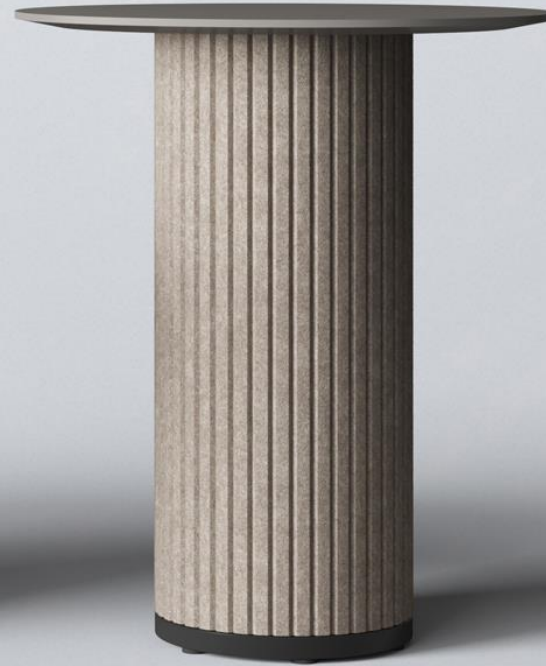

Meeting tables

High tables

Coffee tables

PARTHOS

PARTHOS distinctive qualities

- Elegant architectural design.
- Thoughtful functional solutions.
- Many stylish combination options.
- Developed according to the sustainability principles.

NARBUTAS Designer
Rytė Milišiūnaitė

PARTHOS

A sculptural cylindrical column is the main design element

PARTHOS

The vertical pattern
emphasizes the
architectural
nature of the piece
of furniture

PARTHOS

Round, cosy furniture shapes