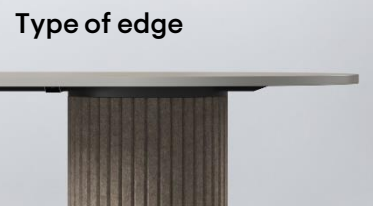

PET felt

10 seats
Width: 3200 mm
Depth: 1200 mm
Height: 758 mm

12 seats
Width: 4200 mm
Depth: 1200 mm
Height: 758 mm

HPL / HPL Fenix

Grommet for wire management

Wide selection of power units

PARTHOS coffee tables and high tables