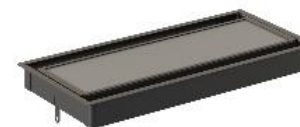

1 column		Tabletop	Column	Power solutions
 <p>4 seats Ø900 mm Height: 740 mm</p>	 <p>5 seats Ø1100 mm Height: 740 mm</p>	<p>Melamine</p> <p>Type of edge</p>  	<p>PET felt</p> 	<p>—</p>
 <p>4 seats Ø900 mm Height: 740 mm</p>	 <p>5 seats Ø1100 mm Height: 740 mm</p>	<p>HPL / HPL Fenix</p> <p>Type of edge</p>  		 <p>2 x AC power sockets, USB fast charger</p>  <p>3 x AC power sockets</p>  <p>2 x AC power sockets, 1 x USB fast charger, wireless charger</p>  <p>3 x AC power sockets, wireless charger</p>

PET felt

10 seats
Width: 3200 mm
Depth: 1200 mm
Height: 758 mm

12 seats
Width: 4200 mm
Depth: 1200 mm
Height: 758 mm

HPL / HPL Fenix

Grommet for wire management

Wide selection of power units

PARTHOS coffee tables and high tables

1 column	Tabletop	Column	Power solutions
 <p>4 seat high table Ø900 mm Height: 1050 mm</p>	 <p>Coffee table Ø700 mm Height: 480 mm</p>	<p>Melamine</p> <p>Type of edge</p>  	<p>PET felt</p>  <p>—</p>
 <p>4 seat high table Ø900 mm Height: 1050 mm</p>	<p>HPL / HPL Fenix</p> <p>Type of edge</p>  	<p>—</p>	 <p>2 x AC power sockets, USB fast charger</p>  <p>3 x AC power sockets</p>  <p>2 x AC power sockets, 1 x USB fast charger, wireless charger</p>  <p>3 x AC power sockets, wireless charger</p>