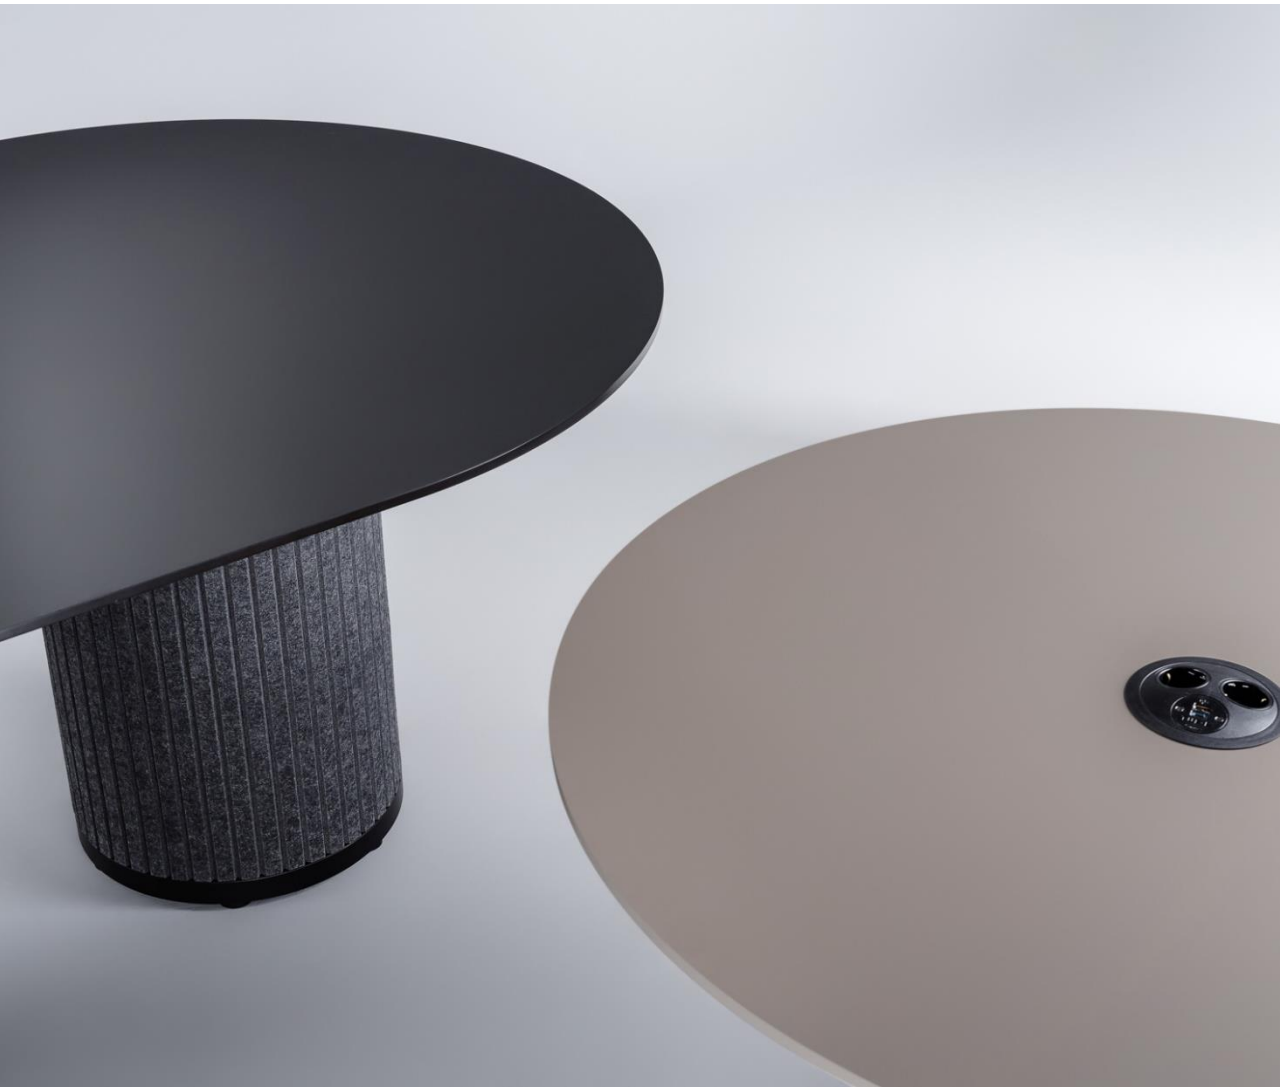

PARTHOS

Round tables for enjoyable conversations