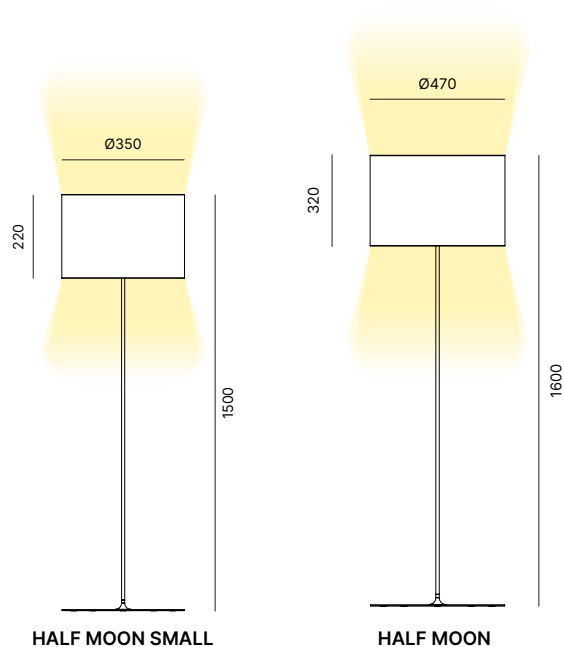

Floor lamp

HALF MOON

Floor lamp with powder coated metal frame, linen or cotton shade with white or colored inside.

Lampada da terra con stelo in metallo verniciato, paralume in lino o cotone con interno coprente bianco o colorato.

Half Moon small

MAX 1XE27 100W

220-240V

ON-OFF | Dimmer

Half Moon

MAX 3XE27 60W

220-240V

ON-OFF | Dimmer

CE IP20

DESIGN LIGHTING

SHADE FINISH OPTIONS FINITURE PARALUME

FRAME FINISH OPTIONS FINITURE STRUTTURA

Half Moon collection

38

HALF MOON PENDANT

164

Quadrifoglio Group