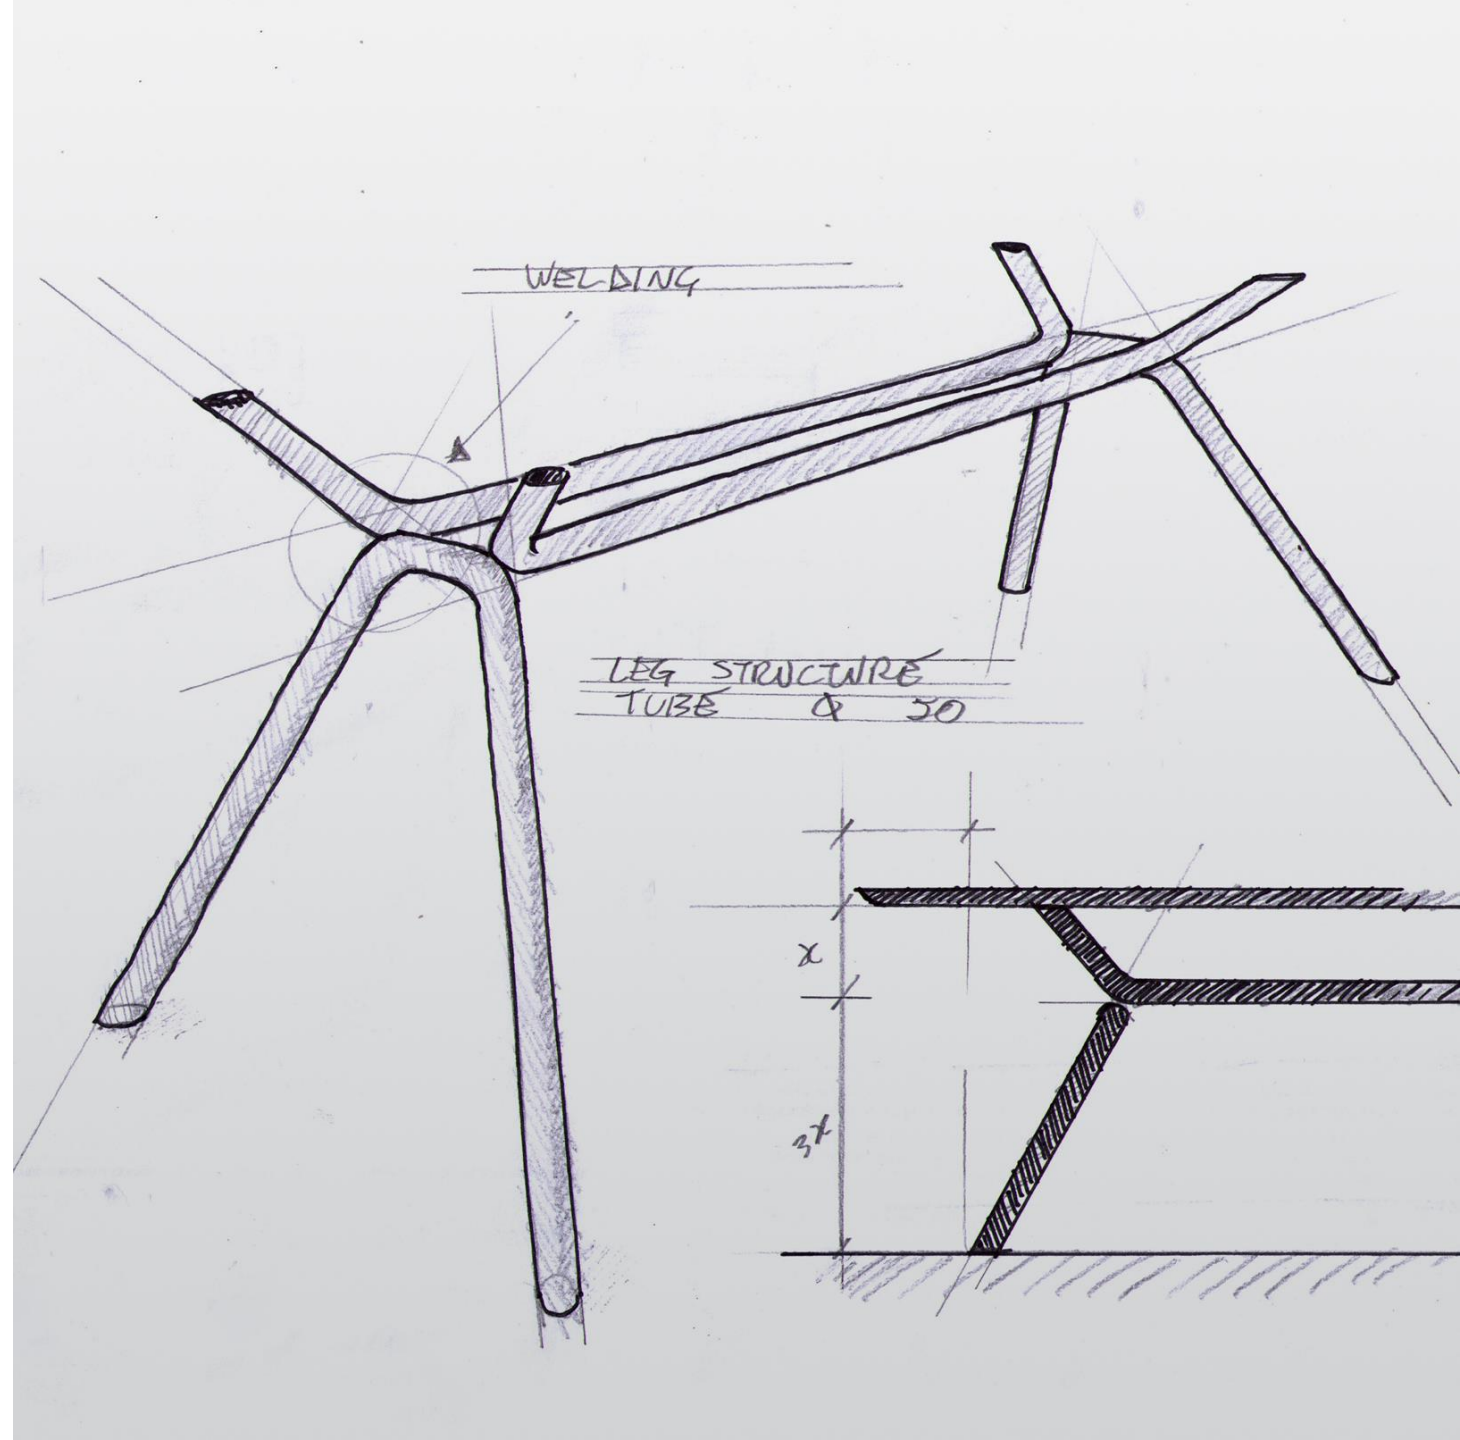

ARQUS

Why did we name this collection ARQUS?

The metal leg conveys an architectural feel. Its shape, gracefulness, robustness and stability resemble an arch.