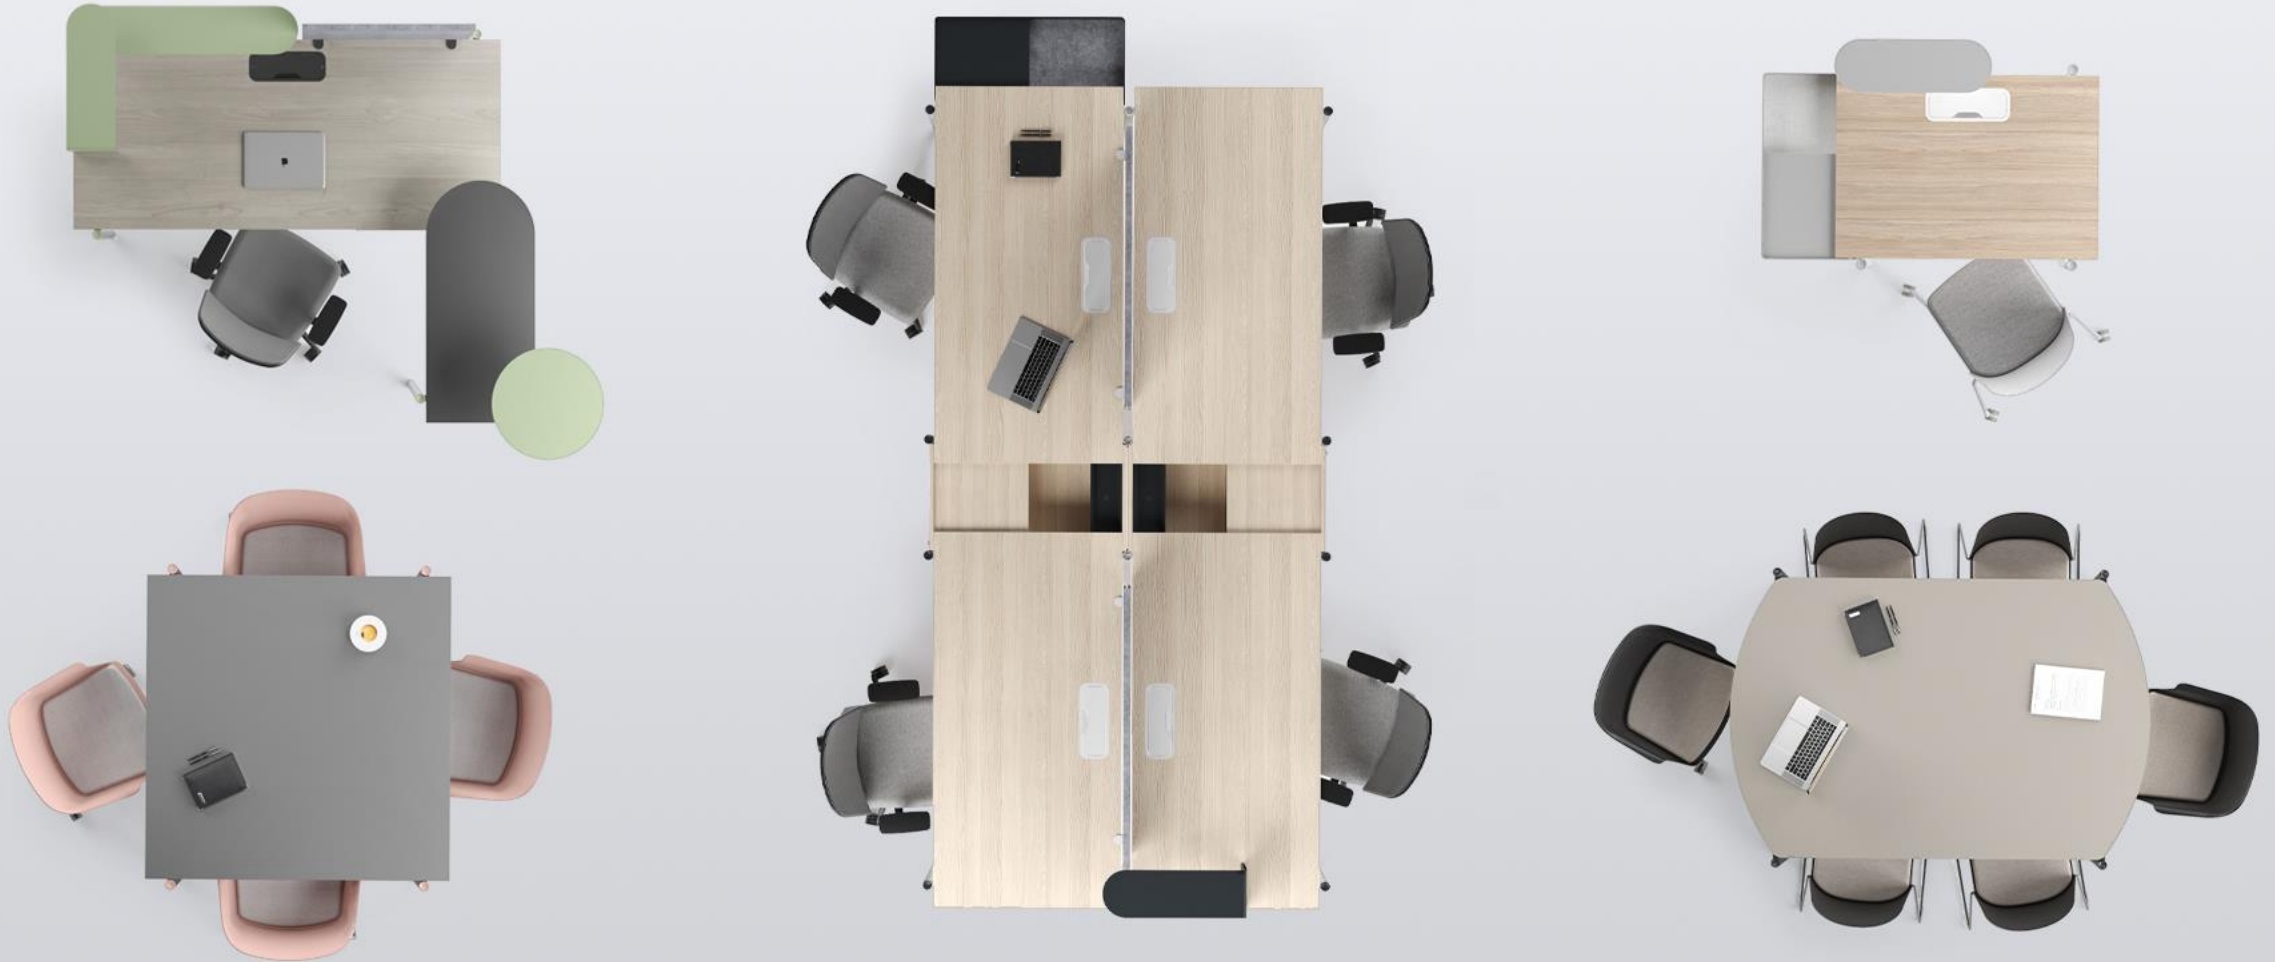

ZEDO

Create a practical and unique office