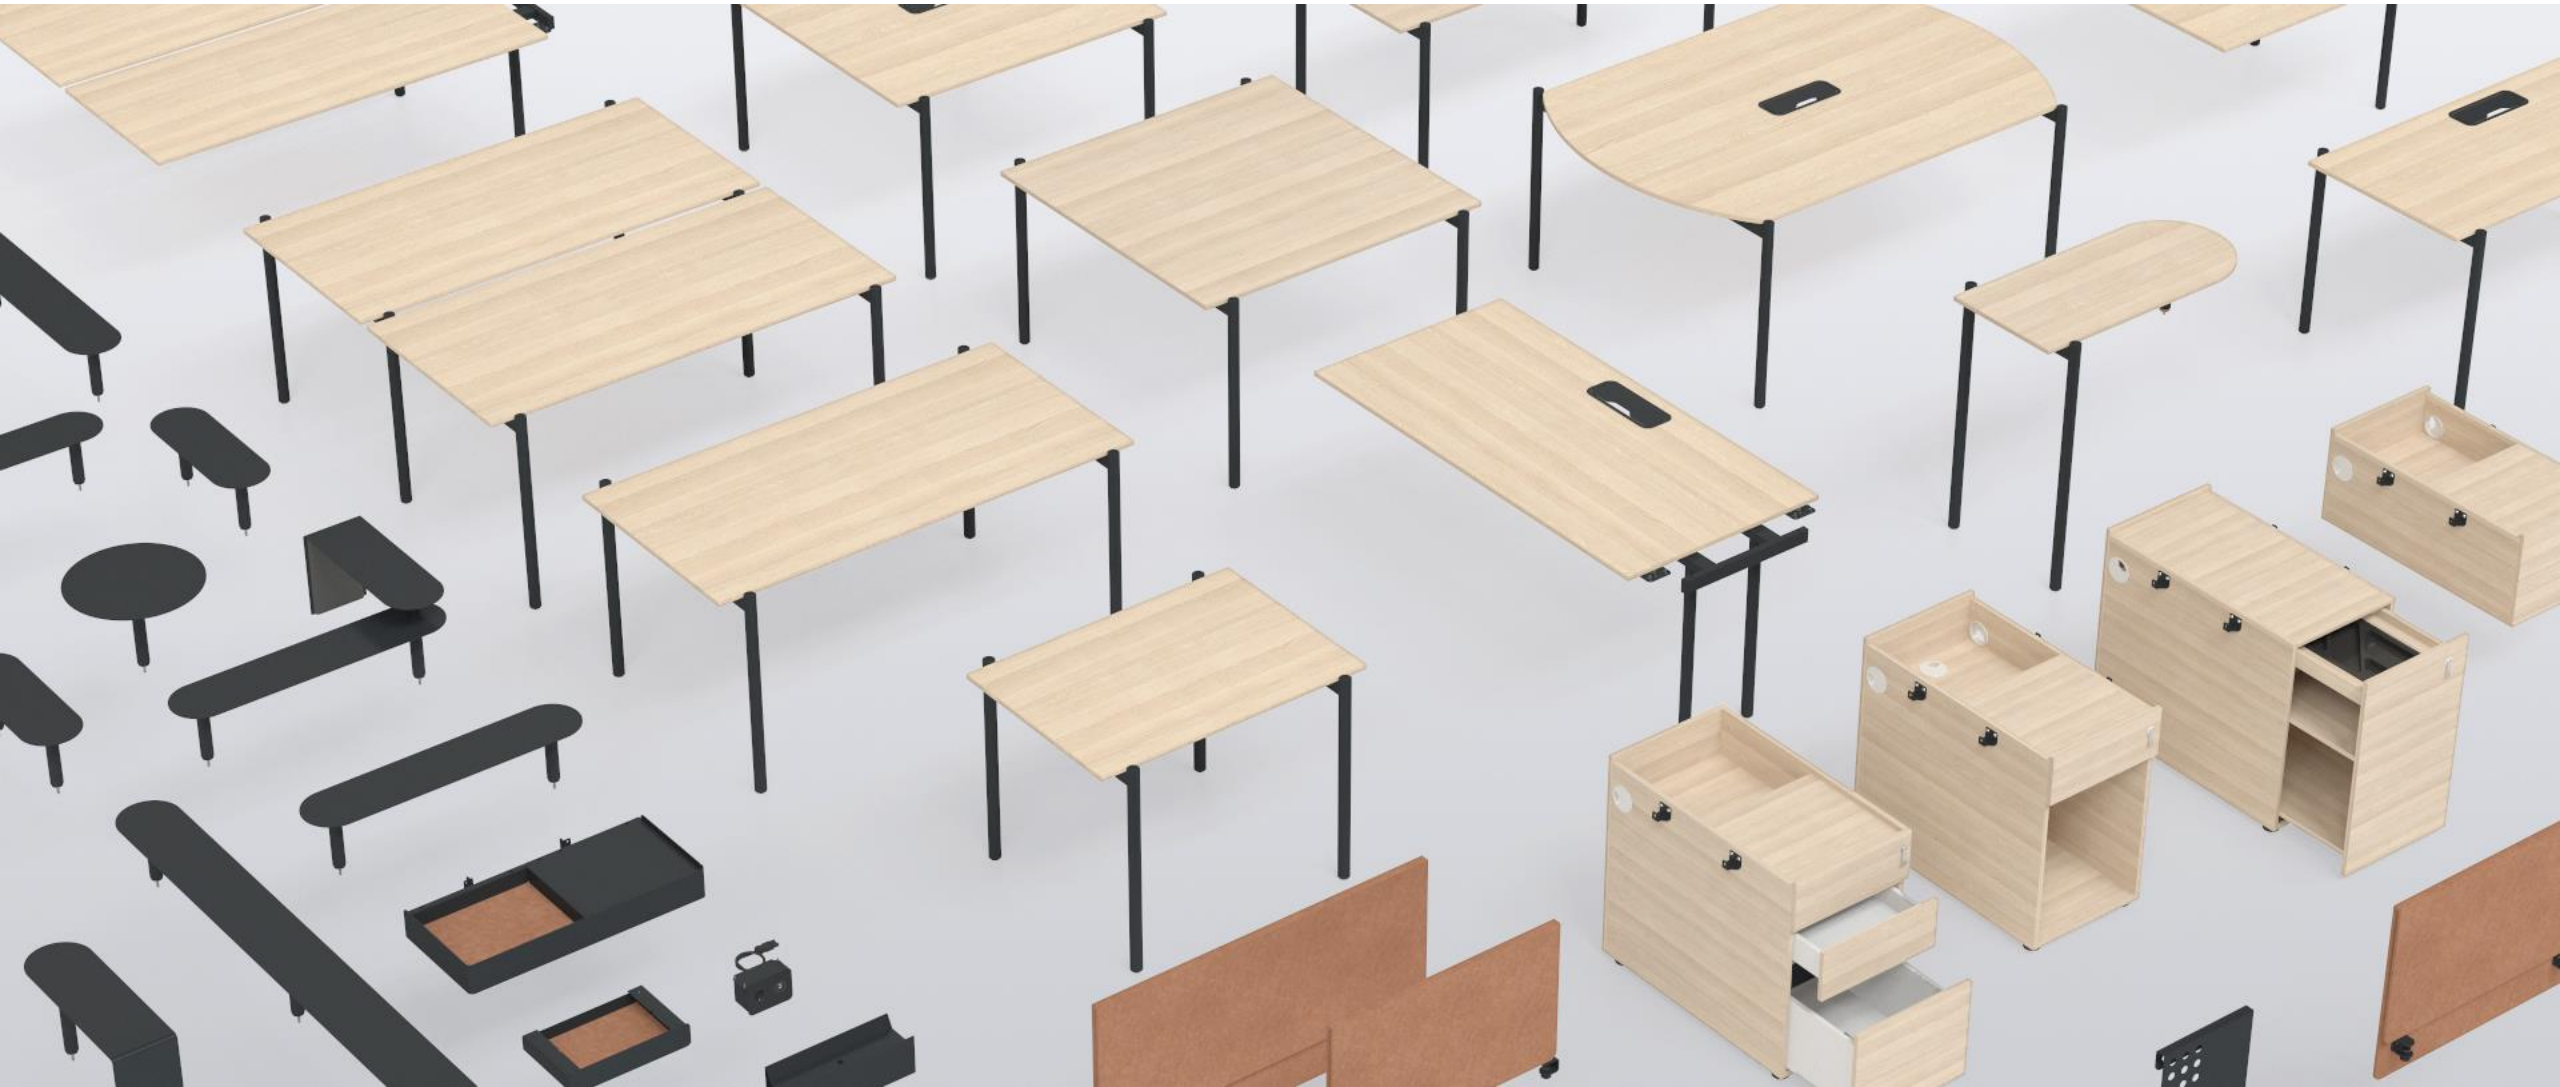

ZEDO

A flexible and functional system that fulfils all the needs of a modern office