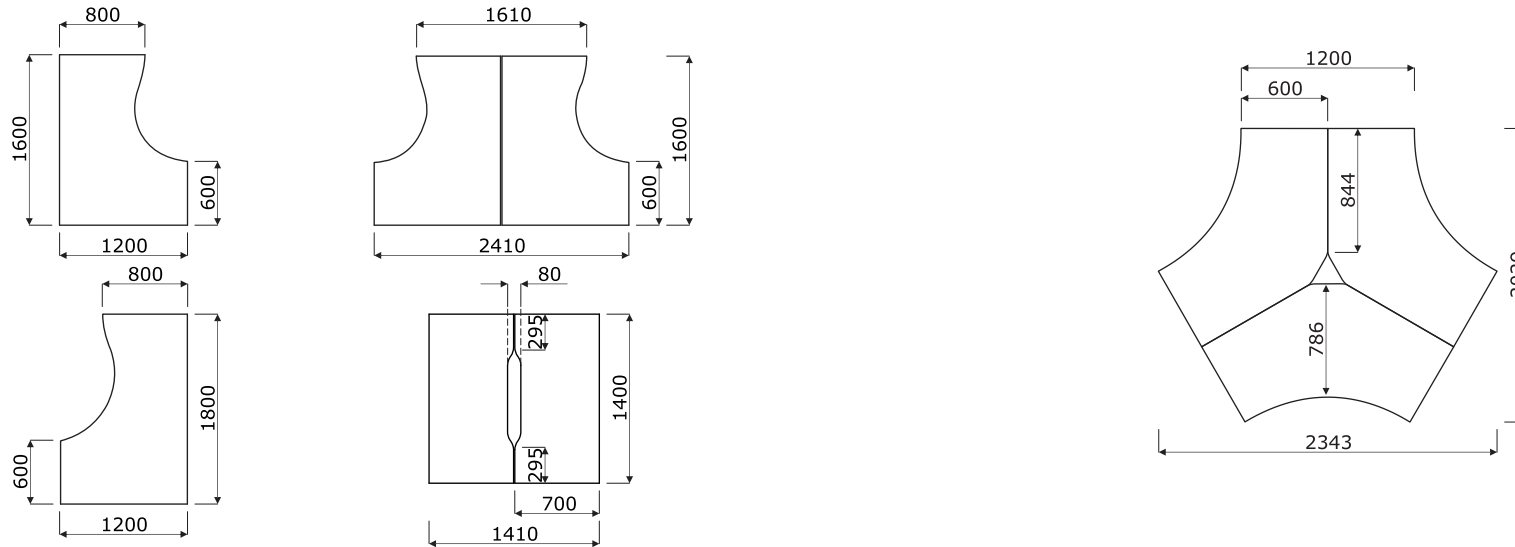

Worktop

1 Worktop - MFC 28 mm, ABS edge 2mm

OPTIONS WITH EXTRA CHARGE:

2 Grommet - 2 pcs, Ø 88 mm

3 Mediabox M14H - plastic frame, 2xRJ45 (class E, cat. 6); + 1 x USB + 1 x HDMI + 4 x 230V; dimensions: 305x155x150mm; power cor 2000 mm

4 Mediabox M14 - plastic frame, 2xRJ45 (class E, cat. 6); + 1 x USB + 4 x 230V; dimensions: 305x155x150mm; power cor 2000 mm

5 Mediabox M071 - 1 x 230V + USB A charger + USB C charger, colour: black, white, mounted instead of the existing grommet Ø88mm (PK81)

6 Top access M15 - plastic frame, dimensions: 292x112x18mm

7 Mediabox M071 + cable grommets

Dimensions of radial worktops (mm)

Frame

Ogi A - powder coated steel, profile
60x30 mm

Meeting tables

- 1 Worktop** - MFC 28 mm, ABS edge 2mm
- 2 Leg** - powder coated steel, profile 60x30 mm
- 3 Leveling** - 5 mm range

OPTIONS WITH EXTRA CHARGE:

- 4 Top access M15** - plastic frame, dimensions: 292x112x18mm
- 5 Mediabox M14H** - plastic frame, 2xRJ45 (class E, cat. 6); + 1 x USB + 1 x HDMI + 4 x 230V; dimensions: 305x155x150mm; power cor 2000 mm
- 6 Mediabox M14** - plastic frame, 2xRJ45 (class E, cat. 6); + 1 x USB + 4 x 230V; dimensions: 305x155x150mm; power cor 2000 mm
- 7 Mediabox M06H** - OPTION WITH ADDITIONAL CHARGE - 2x230V+HDMI+USB, colour: anodised aluminium, white, black