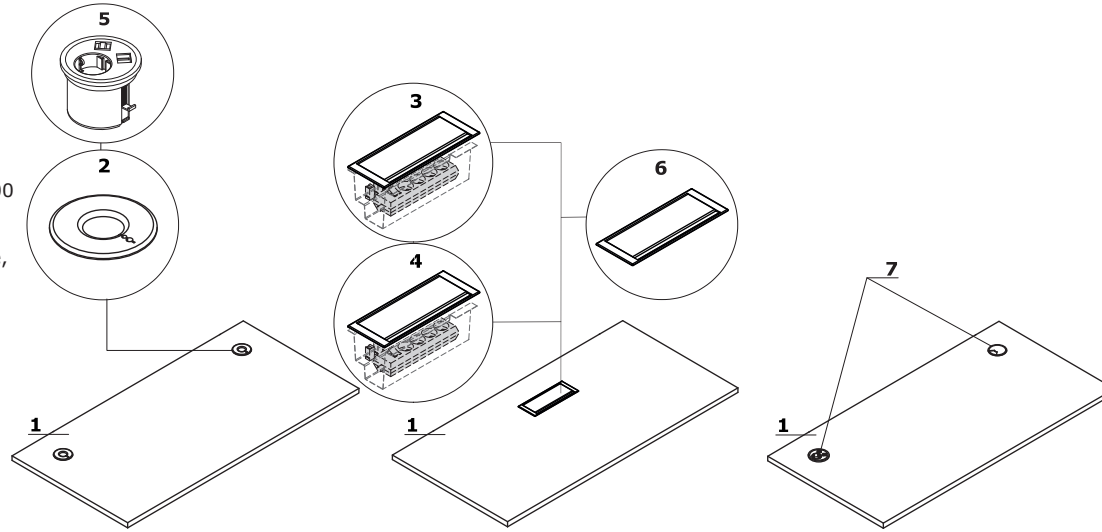

Worktop

1 Worktop - MFC 28 mm, ABS edge 2mm

OPTIONS WITH EXTRA CHARGE:

2 Grommet - 2 pcs, Ø 88 mm

3 Mediabox M14H - plastic frame, 2xRJ45 (class E, cat. 6); + 1 x USB + 1 x HDMI + 4 x 230V; dimensions: 305x155x150mm; power cor 2000 mm

4 Mediabox M14 - plastic frame, 2xRJ45 (class E, cat. 6); + 1 x USB + 4 x 230V; dimensions: 305x155x150mm; power cor 2000 mm

5 Mediabox M071 - 1 x 230V + USB A charger + USB C charger, colour: black, white, mounted instead of the existing grommet Ø88mm (PK81)

6 Top access M15 - plastic frame, dimensions: 292x112x18mm

7 Mediabox M071 + cable grommets

Dimensions of radial worktops (mm)

Frame

Ogi A - powder coated steel, profile
60x30 mm

Meeting tables

- 1 Worktop** - MFC 28 mm, ABS edge 2mm
- 2 Leg** - powder coated steel, profile 60x30 mm
- 3 Leveling** - 5 mm range

OPTIONS WITH EXTRA CHARGE:

- 4 Top access M15** - plastic frame, dimensions: 292x112x18mm
- 5 Mediabox M14H** - plastic frame, 2xRJ45 (class E, cat. 6); + 1 x USB + 1 x HDMI + 4 x 230V; dimensions: 305x155x150mm; power cor 2000 mm
- 6 Mediabox M14** - plastic frame, 2xRJ45 (class E, cat. 6); + 1 x USB + 4 x 230V; dimensions: 305x155x150mm; power cor 2000 mm
- 7 Mediabox M06H** - OPTION WITH ADDITIONAL CHARGE - 2x230V+HDMI+USB, colour: anodised aluminium, white, black