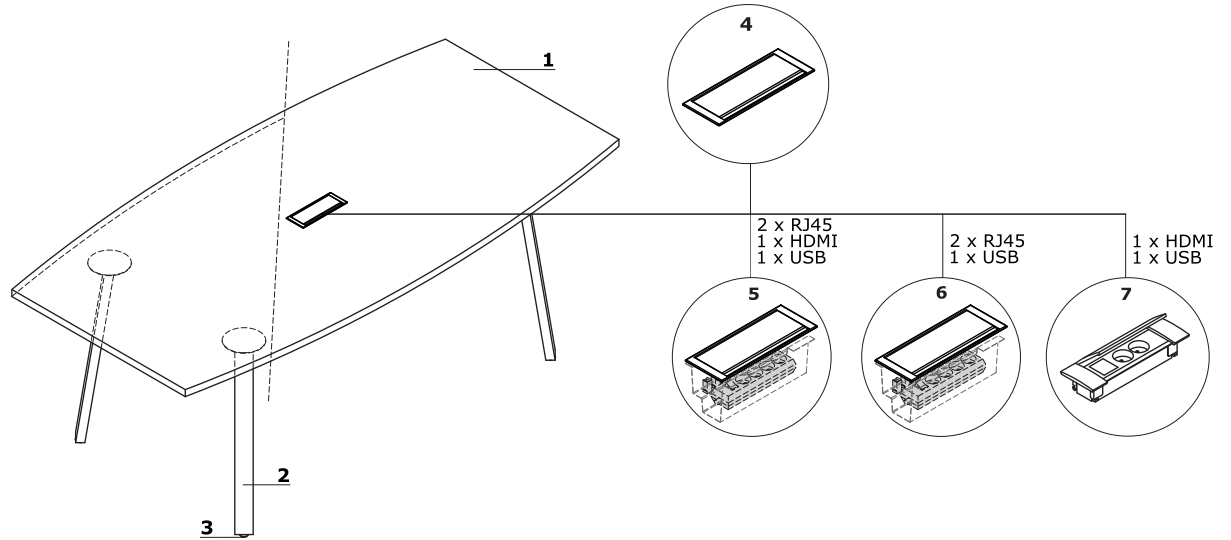

Worktop

1 Worktop - MFC 28 mm, ABS edge 2mm

OPTIONS WITH EXTRA CHARGE:

2 Grommet - 2 pcs, Ø 88 mm

3 Mediabox M14H - plastic frame, 2xRJ45 (class E, cat. 6); + 1 x USB + 1 x HDMI + 4 x 230V; dimensions: 305x155x150mm; power cor 2000 mm

4 Mediabox M14 - plastic frame, 2xRJ45 (class E, cat. 6); + 1 x USB + 4 x 230V; dimensions: 305x155x150mm; power cor 2000 mm

5 Mediabox M071 - 1 x 230V + USB A charger + USB C charger, colour: black, white, mounted instead of the existing grommet Ø88mm (PK81)

6 Top access M15 - plastic frame, dimensions: 292x112x18mm

7 Mediabox M071 + cable grommets

Dimensions of radial worktops (mm)

Frame

Ogi A - powder coated steel, profile
60x30 mm

Meeting tables

- 1 Worktop** - MFC 28 mm, ABS edge 2mm
- 2 Leg** - powder coated steel, profile 60x30 mm
- 3 Leveling** - 5 mm range

OPTIONS WITH EXTRA CHARGE:

- 4 Top access M15** - plastic frame, dimensions: 292x112x18mm
- 5 Mediabox M14H** - plastic frame, 2xRJ45 (class E, cat. 6); + 1 x USB + 1 x HDMI + 4 x 230V; dimensions: 305x155x150mm; power cor 2000 mm
- 6 Mediabox M14** - plastic frame, 2xRJ45 (class E, cat. 6); + 1 x USB + 4 x 230V; dimensions: 305x155x150mm; power cor 2000 mm
- 7 Mediabox M06H** - OPTION WITH ADDITIONAL CHARGE - 2x230V+HDMI+USB, colour: anodised aluminium, white, black