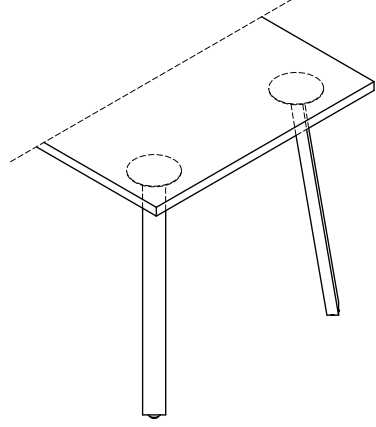

Worktop

1 Worktop - MFC 28 mm, ABS edge 2mm

OPTIONS WITH EXTRA CHARGE:

2 Grommet - 2 pcs, Ø 88 mm

3 Mediabox M14H - plastic frame, 2xRJ45 (class E, cat. 6); + 1 x USB + 1 x HDMI + 4 x 230V; dimensions: 305x155x150mm; power cor 2000 mm

4 Mediabox M14 - plastic frame, 2xRJ45 (class E, cat. 6); + 1 x USB + 4 x 230V; dimensions: 305x155x150mm; power cor 2000 mm

5 Mediabox M071 - 1 x 230V + USB A charger + USB C charger, colour: black, white, mounted instead of the existing grommet Ø88mm (PK81)

6 Top access M15 - plastic frame, dimensions: 292x112x18mm

7 Mediabox M071 + cable grommets

Dimensions of radial worktops (mm)

Frame

Ogi A - powder coated steel, profile
60x30 mm

Meeting tables

- 1 Worktop** - MFC 28 mm, ABS edge 2mm
- 2 Leg** - powder coated steel, profile 60x30 mm
- 3 Leveling** - 5 mm range

OPTIONS WITH EXTRA CHARGE:

- 4 Top access M15** - plastic frame, dimensions: 292x112x18mm
- 5 Mediabox M14H** - plastic frame, 2xRJ45 (class E, cat. 6); + 1 x USB + 1 x HDMI + 4 x 230V; dimensions: 305x155x150mm; power cor 2000 mm
- 6 Mediabox M14** - plastic frame, 2xRJ45 (class E, cat. 6); + 1 x USB + 4 x 230V; dimensions: 305x155x150mm; power cor 2000 mm
- 7 Mediabox M06H** - OPTION WITH ADDITIONAL CHARGE - 2x230V+HDMI+USB, colour: anodised aluminium, white, black