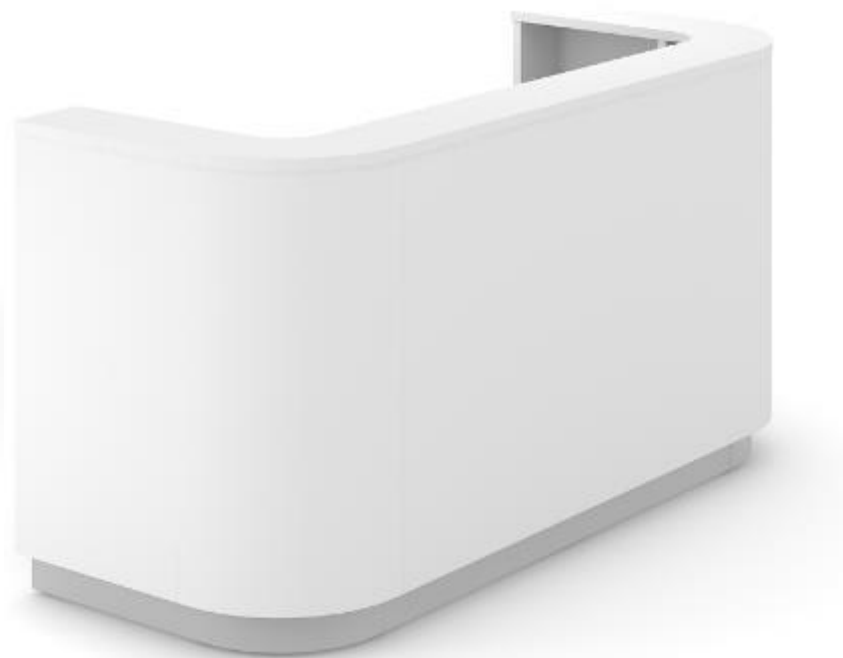

COSY

RECEPTION FURNITURE

narbutas

Reception

A first impression is a lasting impression.

Clean, modern look with no sharp corners on the front side to make your office look welcoming, friendly and cosy for visitors.

- High modesty panel – CPL;
- Supports and desktops – white melamine (M1);
- Plinth – polished aluminium color HPL.

Texture:

CPL / Melamine M1

narbutas