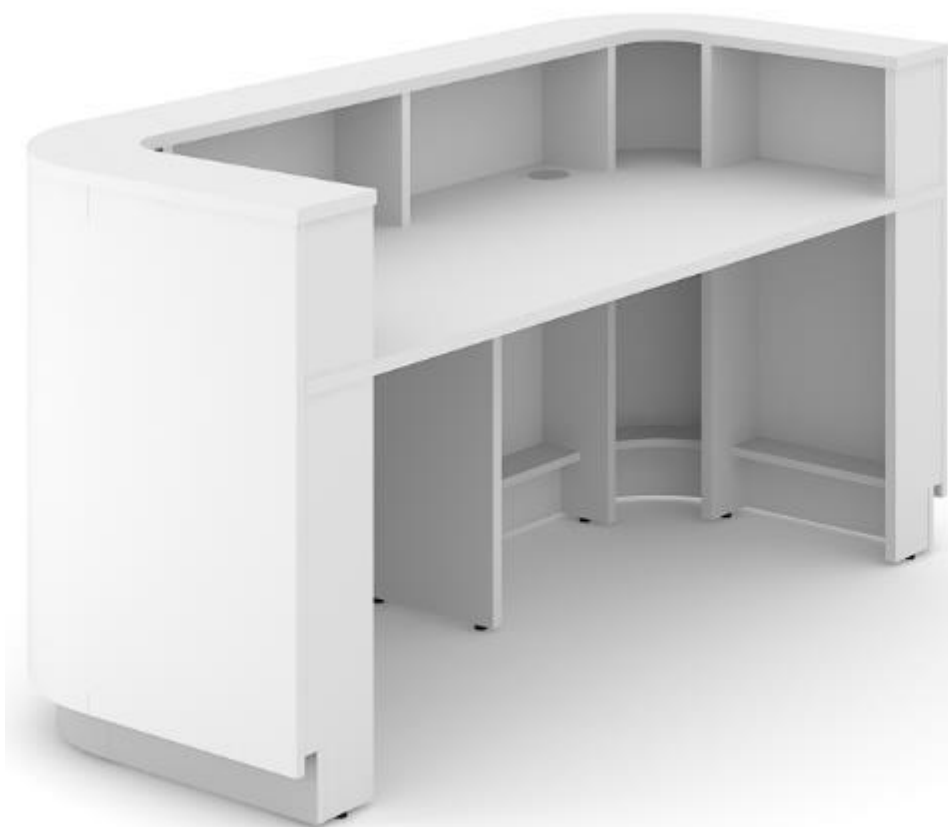

COSY

RECEPTION FURNITURE

narbutas

Reception

A first impression is a lasting impression.

Clean, modern look with no sharp corners on the front side to make your office look welcoming, friendly and cosy for visitors.

- High modesty panel – CPL;
- Supports and desktops – white melamine (M1);
- Plinth – polished aluminium color HPL.

Texture:

CPL / Melamine M1

narbutas