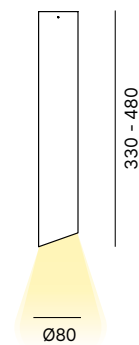

Ceiling lamp in powder coated aluminium.  
Lampada a soffitto in alluminio verniciato.

6,3W LED  
220-240V  
2700K  
CRI90  
T/fase | DALI/Push dimm

CE IP20    880lm  MacAdam Step 3  
UGR<sub>19</sub>

LAMP FINISH OPTIONS  
FINITURE LAMPADA