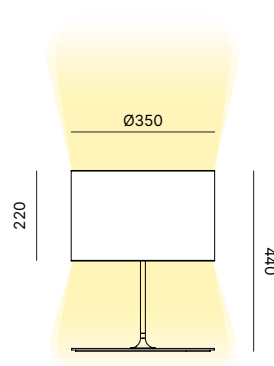

Table lamp

HALF MOON

Table lamp with powder coated metal frame, linen or cotton shade with white or colored inside.
Lampada da tavolo con stelo in metallo verniciato, paralume in lino o cotone con interno coprente bianco o colorato.

MAX 1XE27 100W
220-240V
ON-OFF | Dimmer

CE IP20 

DESIGN LIGHTING

SHADE FINISH OPTIONS FINITURE PARALUME

Black Cotton
White inside

Black Cotton
Yellow inside

Black Cotton
Orange inside

Black Cotton
Fuchsia inside