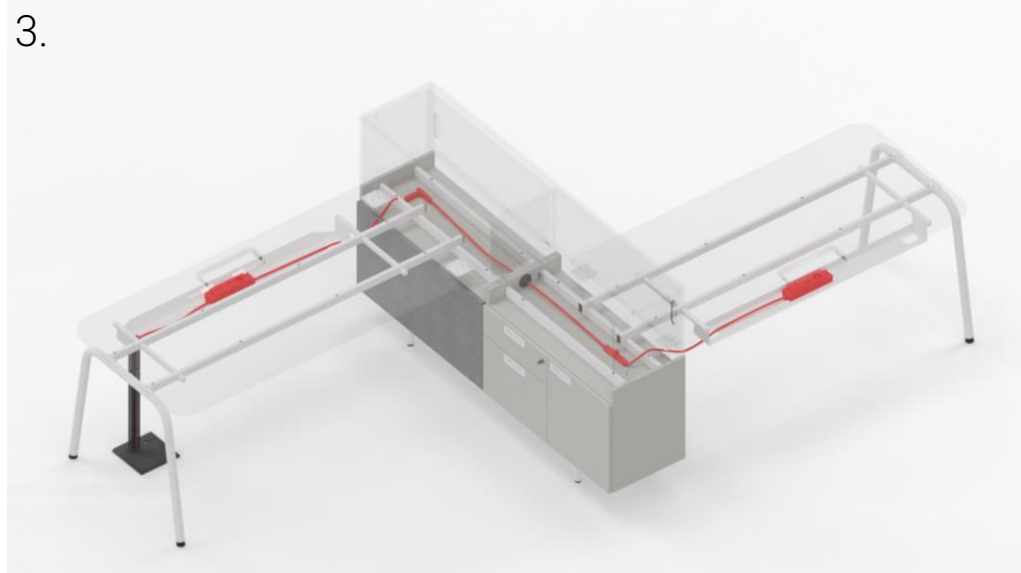

ROUND system elements allow creating a rational and efficient layout of workspaces

A variety of workplace layouts

- An easy way to set up different workplace benches as per needs
- Efficient workplace layout
- Convenient storage of items near the workplace
- Ensuring a required level of privacy

power blocks

oelectrics
always innovating

Convenient access to power supply

Metal cover with rounded edges

Cable tray for wire management

Examples of power management in the workplace

1.

2.

3.

4.

1. From the wall/column to the cabinet

2. From the floor to the cabinet

3. From the floor to the desk cable tray (via the vertical cable tray) and from there to the cabinet

4. From the wall/column to the desk cable tray and from there to the cabinet