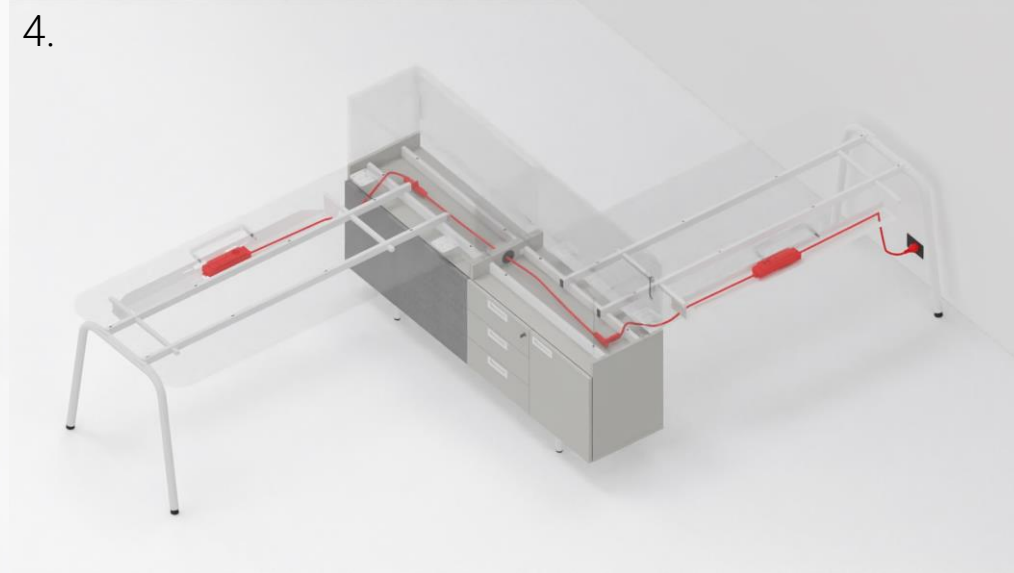

ROUND system elements allow creating a rational and efficient layout of workspaces

A variety of workplace layouts

- An easy way to set up different workplace benches as per needs
- Efficient workplace layout
- Convenient storage of items near the workplace
- Ensuring a required level of privacy

- Easy connection of desks into a single electric circuit
- Efficient planning of electricity and data supply for workstations
- Convenient to use
- Wires and cables are hidden in the cabinet making your workplace look tidy and well-organised

power blocks

oelectrics
always innovating

Convenient access to power supply

Metal cover with rounded edges

Cable tray for wire management

Examples of power management in the workplace

1.

2.

3.

4.

1. From the wall/column to the cabinet

2. From the floor to the cabinet

3. From the floor to the desk cable tray (via the vertical cable tray) and from there to the cabinet

4. From the wall/column to the desk cable tray and from there to the cabinet