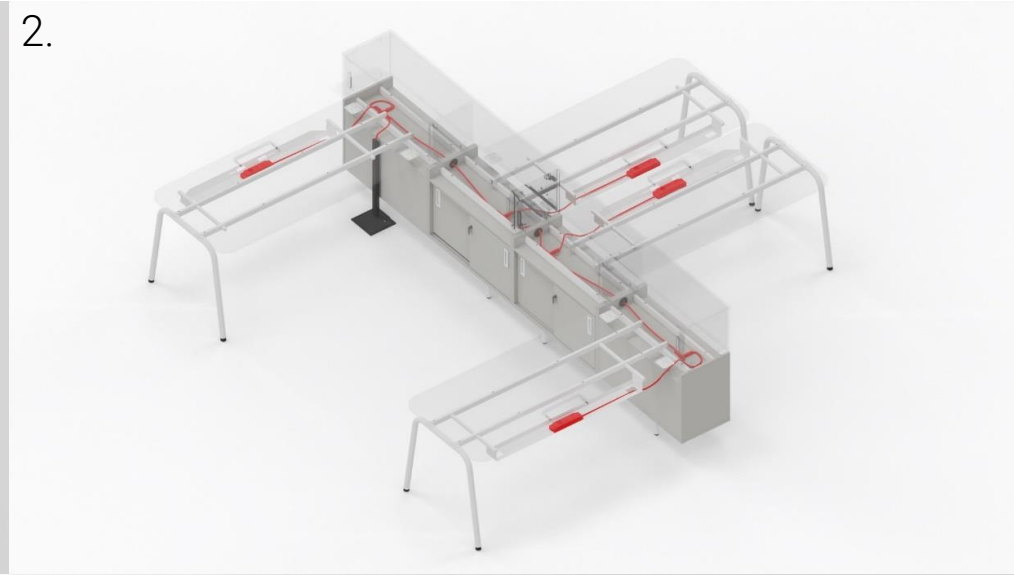

ROUND system elements allow creating a rational and efficient layout of workspaces

A variety of workplace layouts

- An easy way to set up different workplace benches as per needs
- Efficient workplace layout
- Convenient storage of items near the workplace
- Ensuring a required level of privacy

power blocks

oelectrics
always innovating

Convenient access to power supply

Metal cover with rounded edges

Cable tray for wire management

Examples of power management in the workplace

1.

2.

3.

4.

1. From the wall/column to the cabinet

2. From the floor to the cabinet

3. From the floor to the desk cable tray (via the vertical cable tray) and from there to the cabinet

4. From the wall/column to the desk cable tray and from there to the cabinet