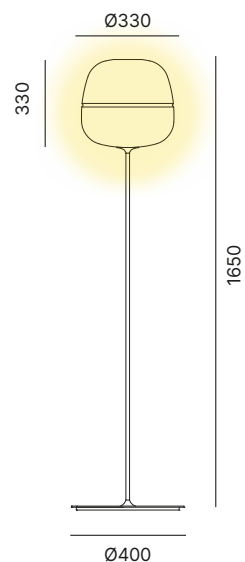

Floor lamp with white acid etched blown glass shade and powder coated metal frame.

Lampada da terra con paralume in vetro soffiato acidato bianco e base in metallo verniciato.

MAX 1XE27 100W
220-240V
ON-OFF | Dimmer

CE IP20 

DESIGN LIGHTING

SHADE FINISH OPTIONS
FINITURE PARALUME

White acid-etched glass

CAP (optional)
CUFFIA (opzionale)

Beige

Black

FRAME FINISH OPTIONS
FINITURE STRUTTURA