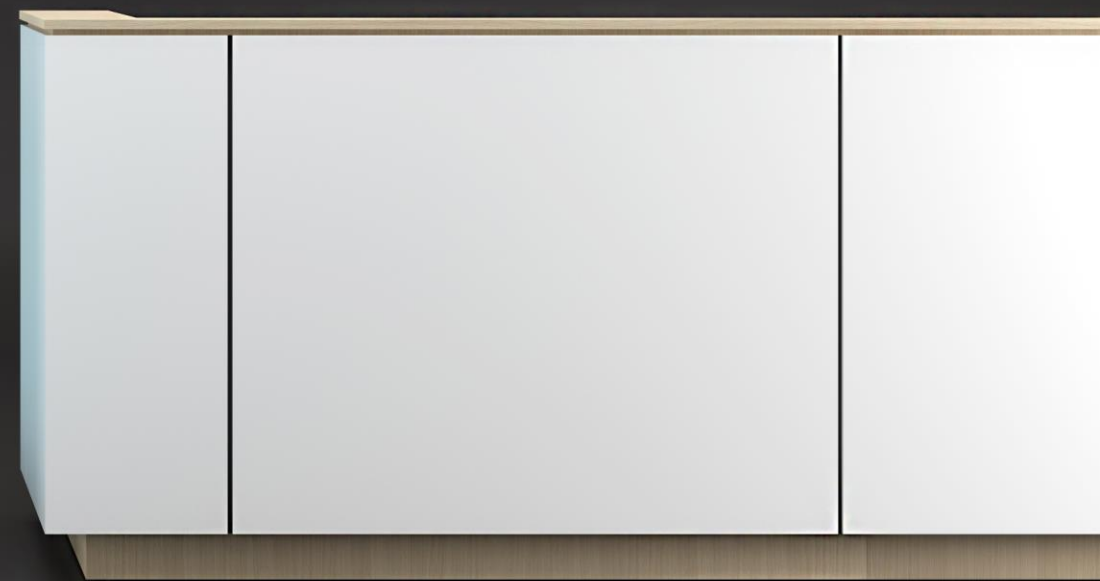

ICE

Minimalist aesthetic

„The strict lines of the ICE reception unit create an impeccable shape, suitable for both fancy and ascetic office interiors.”

NARBUTAS design team

ICE draws attention with its exceptional aesthetic and elegance. Visitors coming to your office will be given a solid greeting by this monolithic reception unit.

Subtle combinations

Minimalism and cohesiveness

Using the same finish on the top, base and front will create a solid and minimalistic reception unit, which will be as clean and smooth as ice.

Subtlety and elegance

Introducing a different-coloured decorative inserts will allow you to subtly reveal the elegance of this reception unit.

Flexibility

Due to its simple structure, the unit is easy to assemble and grants flexibility to the user. In case a refurbishment or a design change was required, the front outer panels can be changed at will.