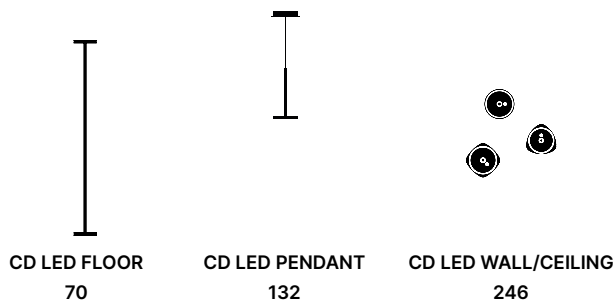

CE IP20   24V 1250lm  MacAdam Step 3

UGR<sub>19</sub>

DESIGN LIGHTING

FINISH OPTIONS  
 FINITURE

FRAME FINISH OPTIONS  
 FINITURE STRUTTURA

Matt Black

CD Led collection

Polycarbonate lamp diffuser with transparent or colored PMMA ring, powder coated metal frame.  
 Diffusore in policarbonato con anello in PMMA trasparente o colorato, struttura in metallo verniciato.

9,5W LED  
 110-240V  
 2700K  
 CRI90  
 Gesture dimm

CE IP20   24V 1250lm  MacAdam Step 3  
 UGR<sub>19</sub>

DESIGN LIGHTING

FINISH OPTIONS  
 FINITURE

FRAME FINISH OPTIONS  
 FINITURE STRUTTURA

Matt Black