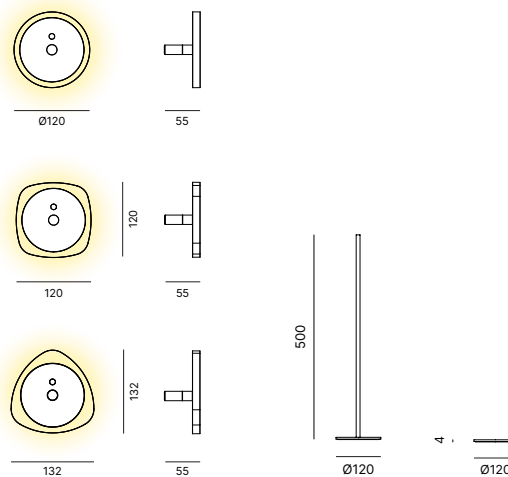

Polycarbonate lamp diffuser with transparent or colored PMMA ring, powder coated metal frame.
Diffusore in policarbonato con anello in PMMA trasparente o colorato, struttura in metallo verniciato.

9,5W LED
110-240V
2700K
CRI90
Gesture dimm

CE IP20 24V 1250lm MacAdam Step 3
UGR₁₉