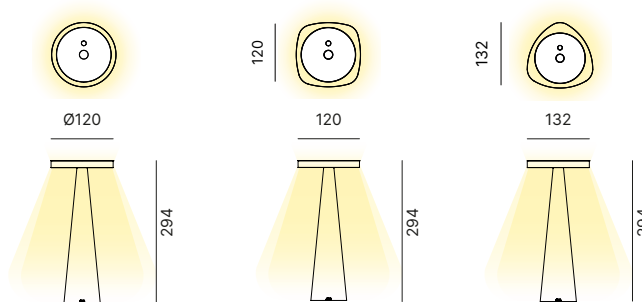

Polycarbonate lamp diffuser with transparent or colored PMMA ring, powder coated metal frame.
Diffusore in policarbonato con anello in PMMA trasparente o colorato, struttura in metallo verniciato.

3W LED
110-240V
2700K
CRI90
Touch dimm