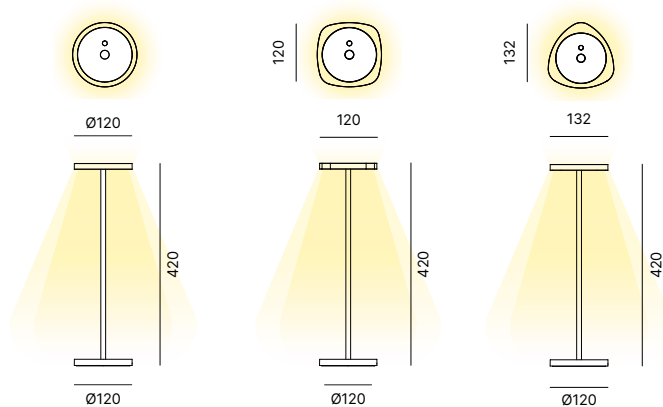

Polycarbonate lamp diffuser with transparent or colored PMMA ring, powder coated metal frame.  
 Diffusore in policarbonato con anello in PMMA trasparente o colorato, struttura in metallo verniciato.

9,5W LED  
 110-240V  
 2700K  
 CRI90  
 Gesture dimm

CE IP20   24V 1250lm  MacAdam Step 3

UGR<sub>19</sub>

DESIGN LIGHTING

FINISH OPTIONS  
 FINITURE

FRAME FINISH OPTIONS  
 FINITURE STRUTTURA

Matt Black

CD Led collection

Polycarbonate lamp diffuser with transparent or colored PMMA ring, powder coated metal frame.  
 Diffusore in policarbonato con anello in PMMA trasparente o colorato, struttura in metallo verniciato.