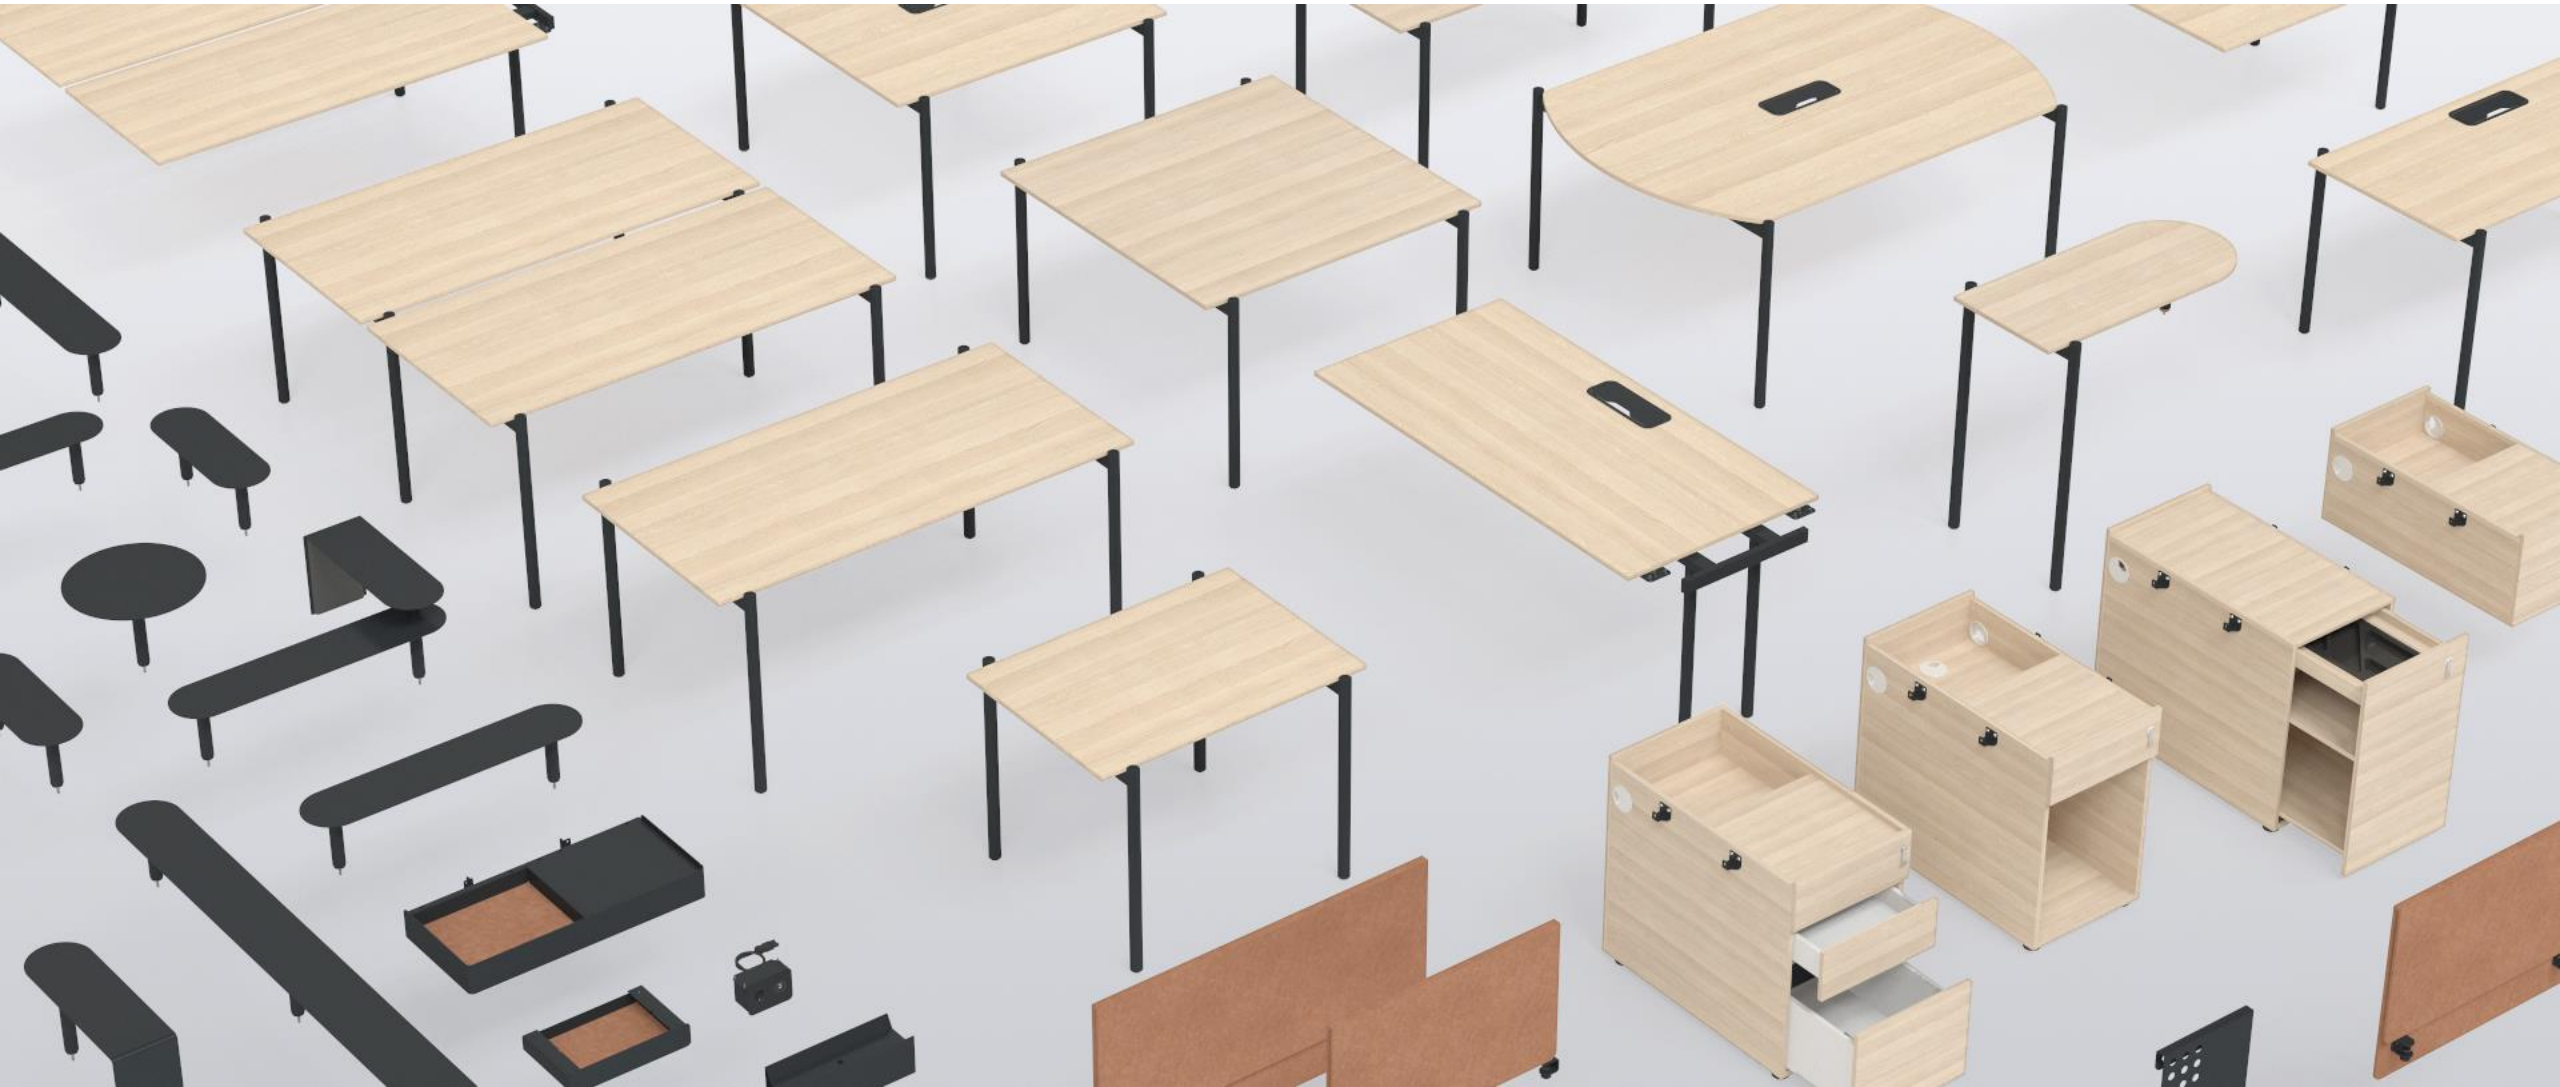

ZEDO

A flexible and functional system that fulfils all the needs of a modern office

ZEDO

Create a practical and unique office

ZEDO

ZEDO – an inspiring workplace with an original character

ZEDO desks

Desks	Dimensions	Legs	Plug	Desktop												
	<p>Width: 1000 (only 785 in depth), 1200, 1400, 1600, 1800</p> <p>Depth: 785 (700) 885 (800)</p> <p>Height: 740</p>	<p>Metal</p> 	<p>Metal</p> 	<p>Melamine</p> <table border="0"> <tr> <td data-bbox="2076 492 2229 521">1 category</td> <td data-bbox="2318 492 2471 521">2 category</td> </tr> <tr> <td></td> <td></td> </tr> <tr> <td></td> <td></td> </tr> <tr> <td></td> <td></td> </tr> <tr> <td></td> <td></td> </tr> <tr> <td></td> <td></td> </tr> </table>	1 category	2 category										
1 category	2 category															
																
																
																
																
																
	<p>Width: 1200, 1400, 1600, 1800</p> <p>Depth: 1530 (1445) 1730 (1645)</p> <p>Height: 740</p>			<table border="0"> <tr> <td></td> <td></td> </tr> <tr> <td></td> <td></td> </tr> </table>												
																
																