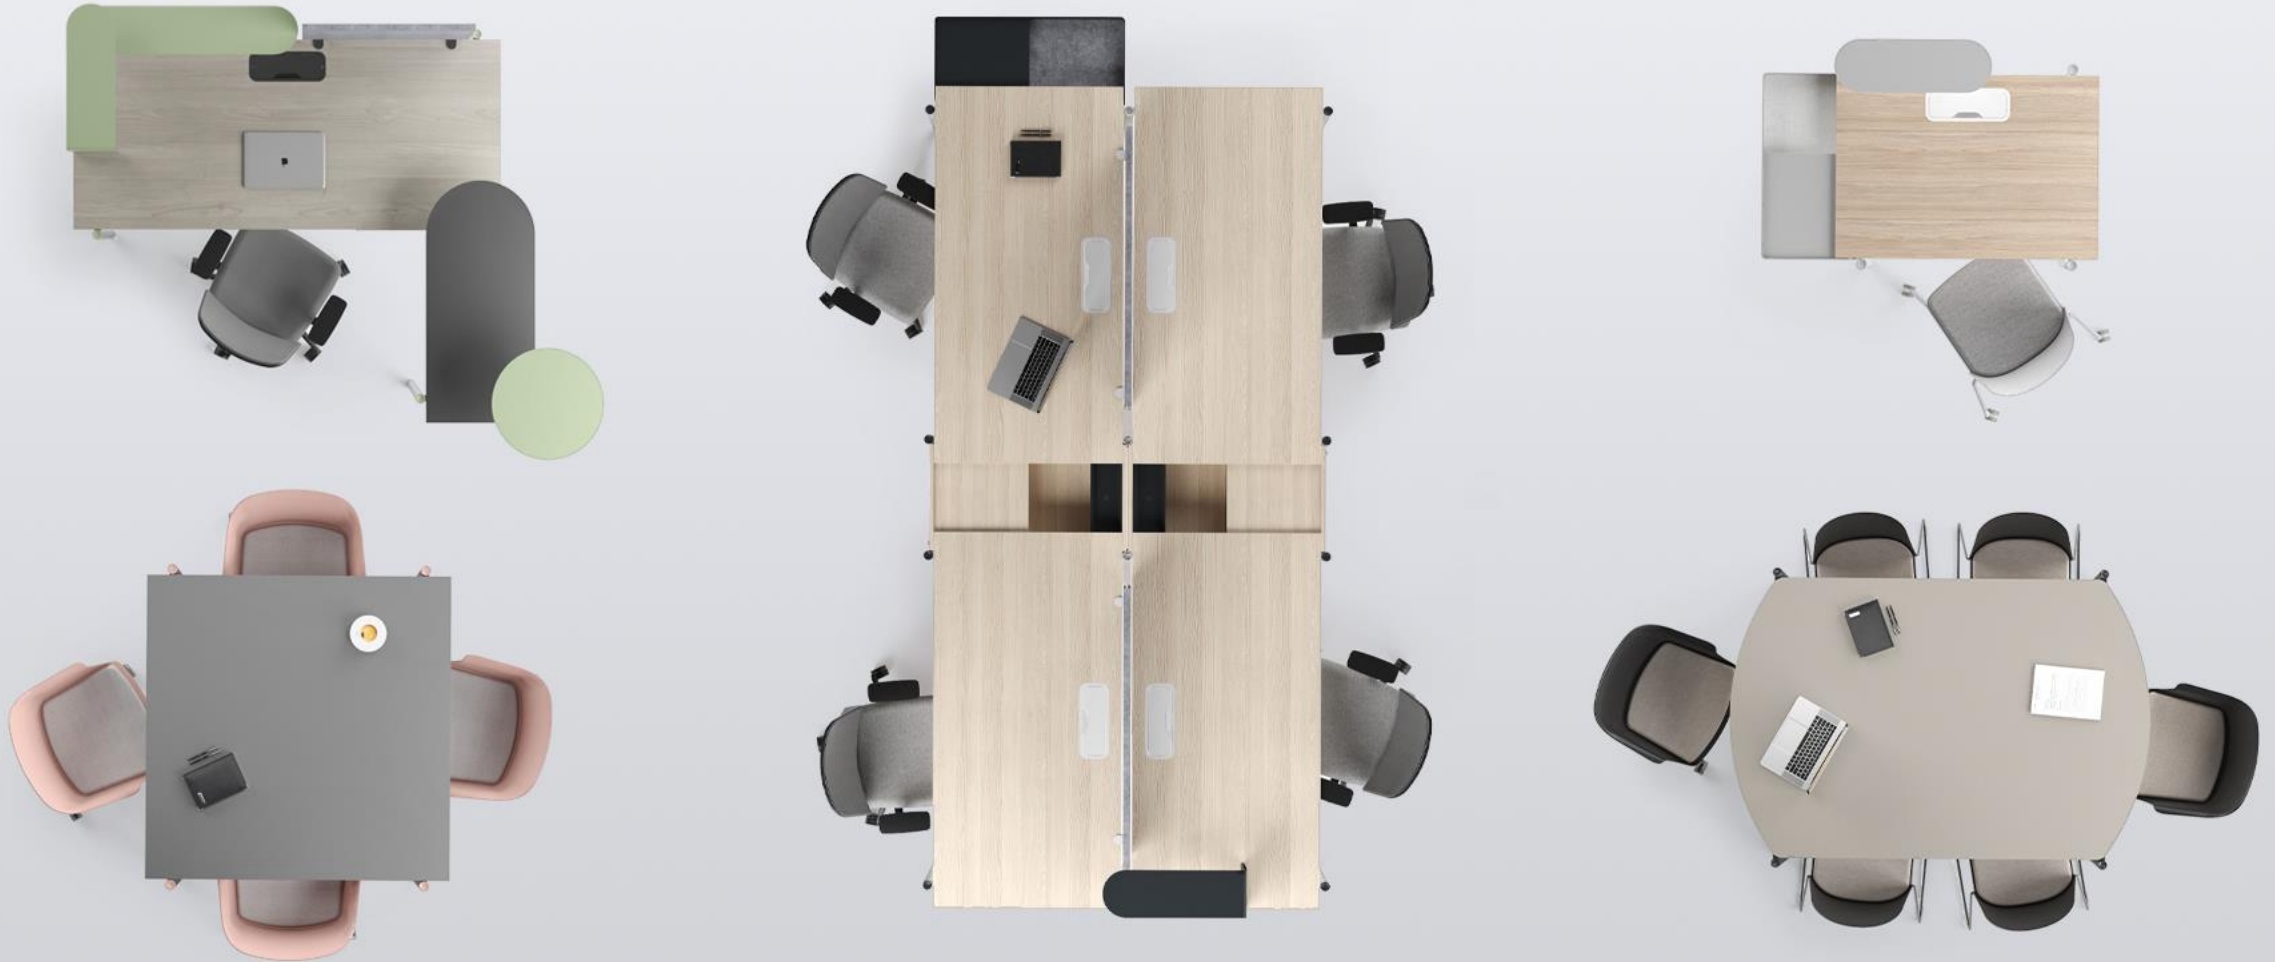

ZEDO is an inspiring and flexible desk system featuring distinctive design

“

I want to discover new forms and bring more colors to a modern office.

Paolo Pampanoni

ZEDO

GERMAN
DESIGN
AWARD
SPECIAL
2023

ZEDO

ZEDO

A flexible and functional system that fulfils all the needs of a modern office

ZEDO

Create a practical and unique office

ZEDO

ZEDO – an inspiring workplace with an original character

ZEDO desks

Desks	Dimensions	Legs	Plug	Desktop												
	<p>Width: 1000 (only 785 in depth), 1200, 1400, 1600, 1800</p> <p>Depth: 785 (700) 885 (800)</p> <p>Height: 740</p>	<p>Metal</p> 	<p>Metal</p> 	<p>Melamine</p> <table border="0"> <tr> <td data-bbox="2076 492 2229 521">1 category</td> <td data-bbox="2318 492 2471 521">2 category</td> </tr> <tr> <td></td> <td></td> </tr> <tr> <td></td> <td></td> </tr> <tr> <td></td> <td></td> </tr> <tr> <td></td> <td></td> </tr> <tr> <td></td> <td></td> </tr> </table>	1 category	2 category										
1 category	2 category															
																
																
																
																
																
	<p>Width: 1200, 1400, 1600, 1800</p> <p>Depth: 1530 (1445) 1730 (1645)</p> <p>Height: 740</p>			<table border="0"> <tr> <td></td> <td></td> </tr> <tr> <td></td> <td></td> </tr> </table>												
																
																

ZEDO desks

Supplementary units / Return table	Dimensions	Legs	Plug / Fittings	Desktop
	<p>Width: 1200, 1400, 1600, 1800 Depth: 785 (700), 885 (800) Height: 740</p>	<p>Metal</p>  	<p>Metal</p>  	<p>Melamine</p> <p>1 category</p>      <p>2 category</p>     
	<p>Width: 1200, 1400, 1600, 1800 Depth: 1530 (1445), 1730 (1645) Height: 740</p>	  	  	
	<p>Width: 1000, 1400 Depth: 535 (450) Height: 950</p>		 	