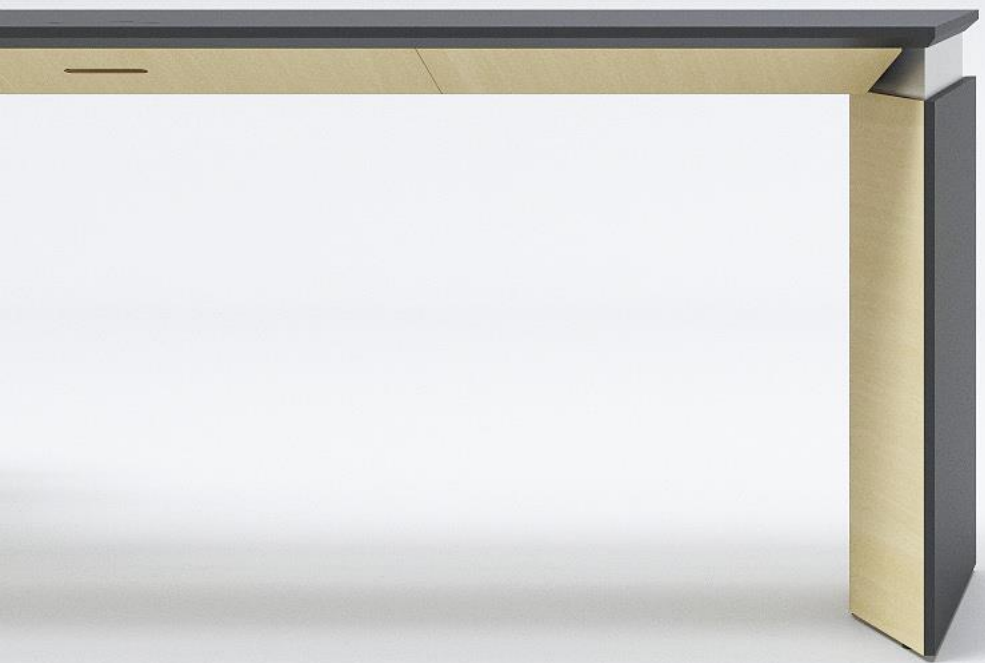

Gediminas JUŠKA

Designer

STAY ON THE MOVE!

HEALTH MEANS STATUS

MAX
1300 MM

MIN
740 MM

MINIMALISM IS NEW
LUXURY

ONLY THE BEST OF
THE BEST

MOVE&LEAD is a top-quality product which stands out for its uncompromising standards of excellence in craftsmanship.

EVERY DETAIL
MATTERS

RANGE

Sit-stand table
1800/2000x850

Fixed height table
1800/2000x850