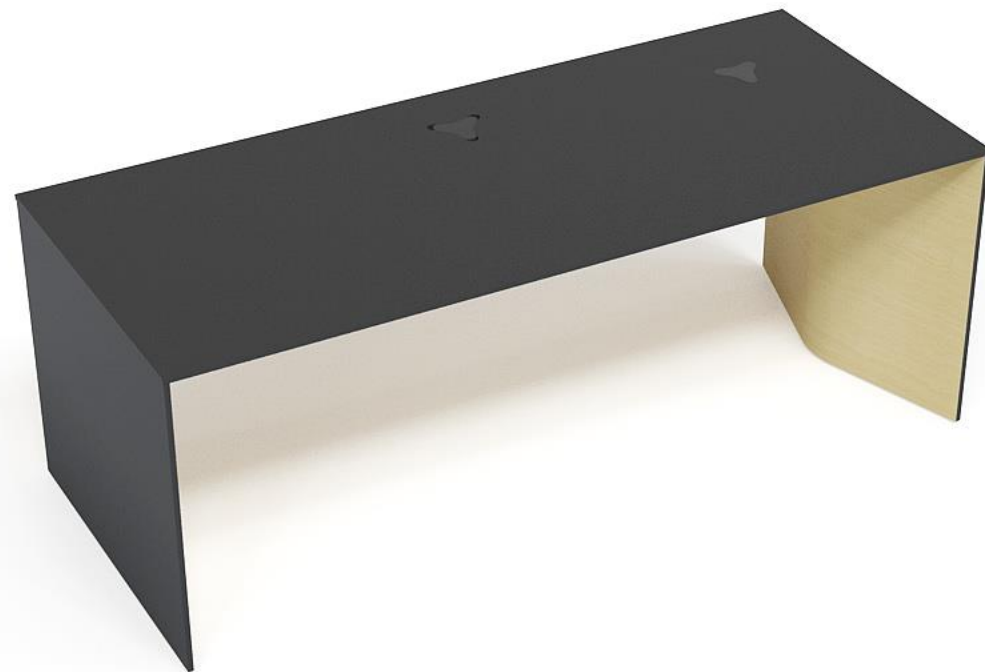

MOVE&LEAD is a top-quality product which stands out for its uncompromising standards of excellence in craftsmanship.

EVERY DETAIL
MATTERS

RANGE

Sit-stand table
1800/2000x850

Fixed height table
1800/2000x850

Right fixed pedestal
1000x350, H=580

Your best move!

narbutas