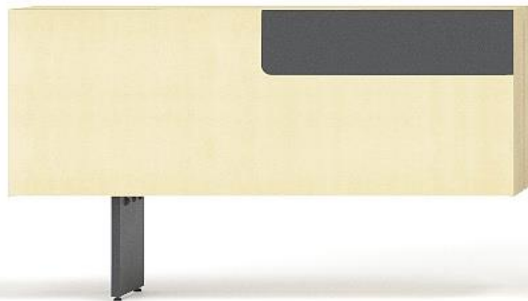

Wardrobe with hook
400x450, H=1600, L/R

Cabinet with 4 fixed shelves
400x450, H=1600, L/R

Wardrobe with pull out rail
600x450, H=1600, L/R

Wall shelves
1200/1600x350

Left fixed pedestal
1000x350, H=580

Pedestal
1600x350, H=580