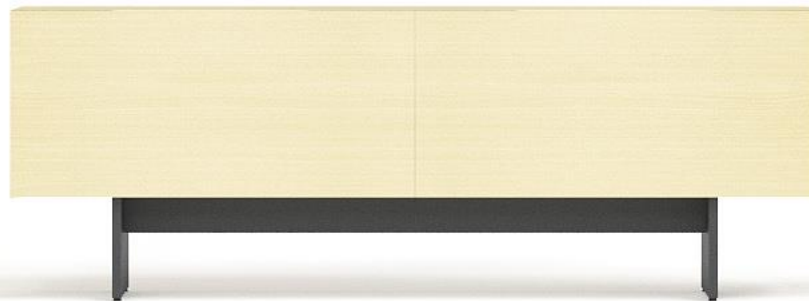

MOVE&LEAD is a top-quality product which stands out for its uncompromising standards of excellence in craftsmanship.

EVERY DETAIL
MATTERS

RANGE

Sit-stand table
1800/2000x850

Fixed height table
1800/2000x850

Wardrobe with hook
400x450, H=1600, L/R

Cabinet with 4 fixed shelves
400x450, H=1600, L/R

Wardrobe with pull out rail
600x450, H=1600, L/R

Wall shelves
1200/1600x350

Left fixed pedestal
1000x350, H=580

Pedestal
1600x350, H=580