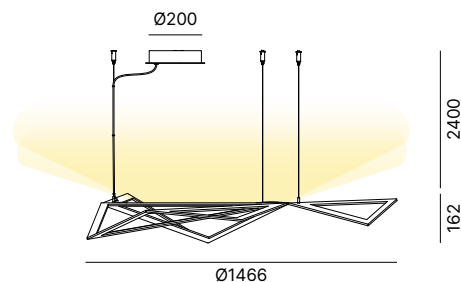

Pendant lamp in powder coated aluminium, up light.
Lampada a sospensione in alluminio verniciato, luce indiretta.

Starlight	Starlight Giant
22W LED	47W LED
2700 lm	5400 lm
2700K	2700K
CRI90	CRI90
DALI/Dimm	DALI/Dimm

CE IP20   UGR₁₉

STARLIGHT GIANT

DESIGN LIGHTING

LAMP FINISH OPTIONS
FINITURE LAMPADA

Matt White

Gold

Bronze

Corten