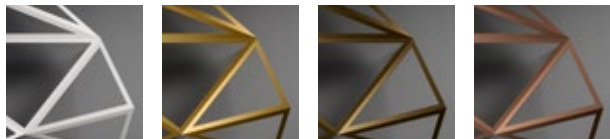

LAMP FINISH OPTIONS
FINITURE LAMPADA

Matt White

Gold

Bronze

Corten

CEILING ROSE
ROSONE

Starlight collection