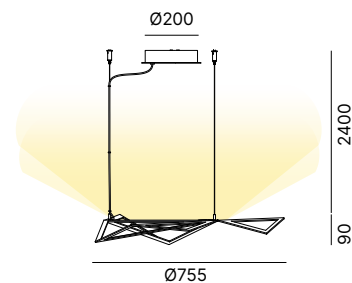

Pendant lamp in powder coated aluminium, up light.
Lampada a sospensione in alluminio verniciato, luce indiretta.

Starlight	Starlight Giant
22W LED	47W LED
2700 lm	5400 lm
2700K	2700K
CRI90	CRI90
DALI/Dimm	DALI/Dimm

CE IP20   UGR₁₉

STARLIGHT GIANT

DESIGN LIGHTING

LAMP FINISH OPTIONS
FINITURE LAMPADA

Matt White

Gold

Bronze

Corten