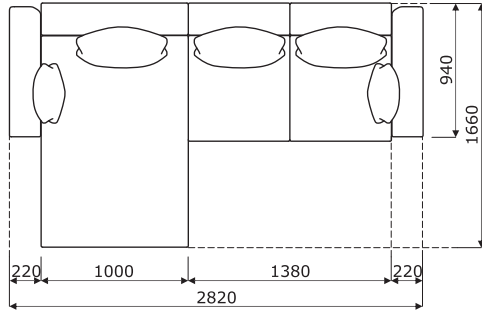

Technical specification

- 1 Narrow armrest** - cut foam, density of 35 kg/m³, upholstered
 - 2 Seat** - steel framework with springs; cut foam, density of 35 kg/m³; upholstered
 - 3 Cushion** - silicone + polyurethane foam (50:50), upholstered
 - 4 Feet** - powder coated steel, colour: black; no height-adjustment
- OPTION WITH EXTRA CHARGE:**
- 5 Narrow armrest** - cut foam, density of 35 kg/m³, upholstered
 - 6 Wide armrest** - cut foam, density of 35 kg/m³, upholstered

Dimensions (mm)

LTS01

LTS04

LTS02

LTS03

Dimensions (mm)

LTS05

LTS06

LTS07

Dimensions (mm)

LTS08