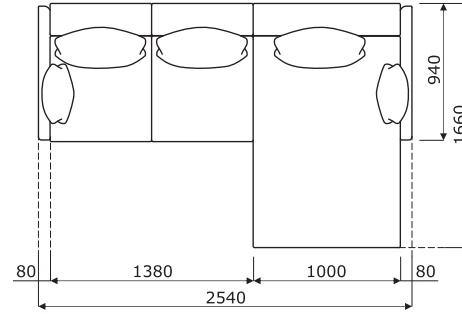

Technical specification

- 1 Narrow armrest** - cut foam, density of 35 kg/m³, upholstered
 - 2 Seat** - steel framework with springs; cut foam, density of 35 kg/m³; upholstered
 - 3 Cushion** - silicone + polyurethane foam (50:50), upholstered
 - 4 Feet** - powder coated steel, colour: black; no height-adjustment
- OPTION WITH EXTRA CHARGE:**
- 5 Narrow armrest** - cut foam, density of 35 kg/m³, upholstered
 - 6 Wide armrest** - cut foam, density of 35 kg/m³, upholstered

Dimensions (mm)

LTS01

LTS04

LTS02

LTS03

Dimensions (mm)

LTS05

LTS06

LTS07

Dimensions (mm)

LTS08