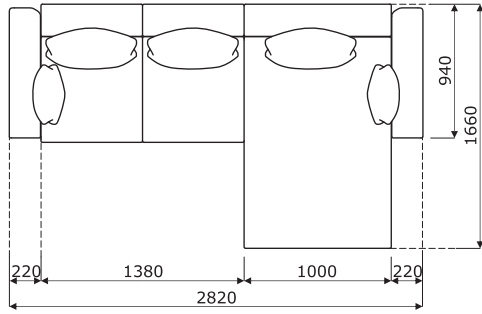

Technical specification

- 1 Narrow armrest** - cut foam, density of 35 kg/m³, upholstered
 - 2 Seat** - steel framework with springs; cut foam, density of 35 kg/m³; upholstered
 - 3 Cushion** - silicone + polyurethane foam (50:50), upholstered
 - 4 Feet** - powder coated steel, colour: black; no height-adjustment
- OPTION WITH EXTRA CHARGE:**
- 5 Narrow armrest** - cut foam, density of 35 kg/m³, upholstered
 - 6 Wide armrest** - cut foam, density of 35 kg/m³, upholstered

Dimensions (mm)

LTS01

LTS04

LTS02

LTS03

Dimensions (mm)

LTS05

LTS06

LTS07

Dimensions (mm)

LTS08