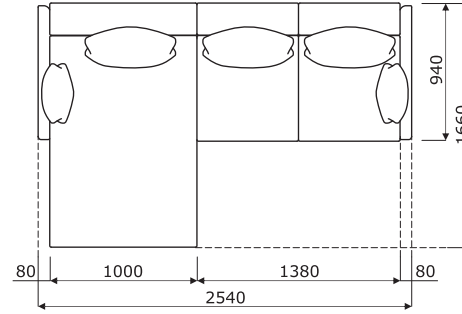

Technical specification

- 1 Narrow armrest** - cut foam, density of 35 kg/m³, upholstered
 - 2 Seat** - steel framework with springs; cut foam, density of 35 kg/m³; upholstered
 - 3 Cushion** - silicone + polyurethane foam (50:50), upholstered
 - 4 Feet** - powder coated steel, colour: black; no height-adjustment
- OPTION WITH EXTRA CHARGE:**
- 5 Narrow armrest** - cut foam, density of 35 kg/m³, upholstered
 - 6 Wide armrest** - cut foam, density of 35 kg/m³, upholstered

Dimensions (mm)

LTS01

LTS04

LTS02

LTS03

Dimensions (mm)

LTS05

LTS06

LTS07

Dimensions (mm)

LTS08