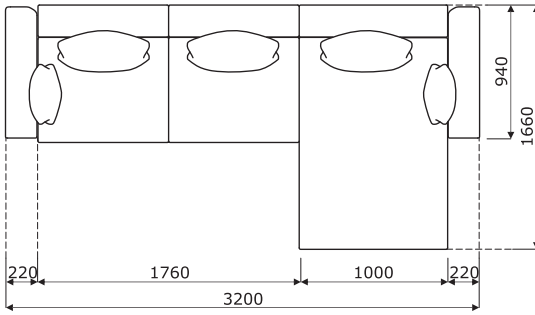

Technical specification

- 1 Narrow armrest** - cut foam, density of 35 kg/m³, upholstered
 - 2 Seat** - steel framework with springs; cut foam, density of 35 kg/m³; upholstered
 - 3 Cushion** - silicone + polyurethane foam (50:50), upholstered
 - 4 Feet** - powder coated steel, colour: black; no height-adjustment
- OPTION WITH EXTRA CHARGE:**
- 5 Narrow armrest** - cut foam, density of 35 kg/m³, upholstered
 - 6 Wide armrest** - cut foam, density of 35 kg/m³, upholstered

Dimensions (mm)

LTS01

LTS04

LTS02

LTS03

Dimensions (mm)

LTS05

LTS06

LTS07

Dimensions (mm)

LTS08