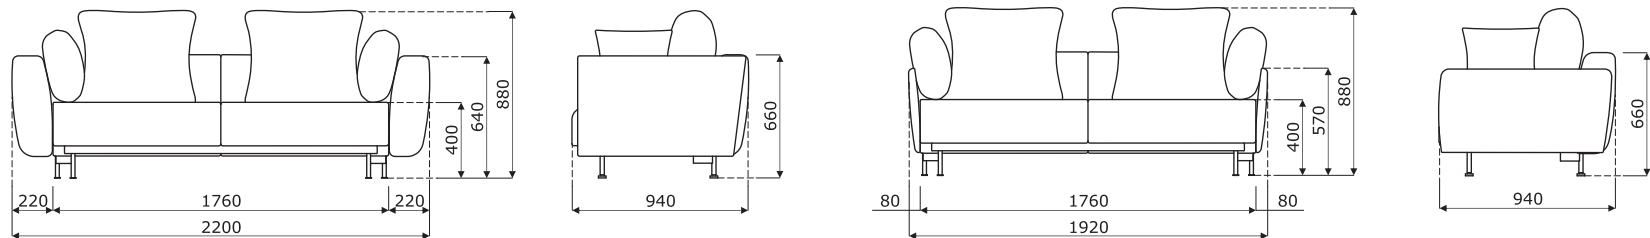

Technical specification

- 1 Narrow armrest** - cut foam, density of 35 kg/m³, upholstered
 - 2 Seat** - steel framework with springs; cut foam, density of 35 kg/m³; upholstered
 - 3 Cushion** - silicone + polyurethane foam (50:50), upholstered
 - 4 Feet** - powder coated steel, colour: black; no height-adjustment
- OPTION WITH EXTRA CHARGE:**
- 5 Narrow armrest** - cut foam, density of 35 kg/m³, upholstered
 - 6 Wide armrest** - cut foam, density of 35 kg/m³, upholstered

Dimensions (mm)

LTS01

LTS04

LTS02

LTS03

Dimensions (mm)

LTS05

LTS06

LTS07

Dimensions (mm)

LTS08