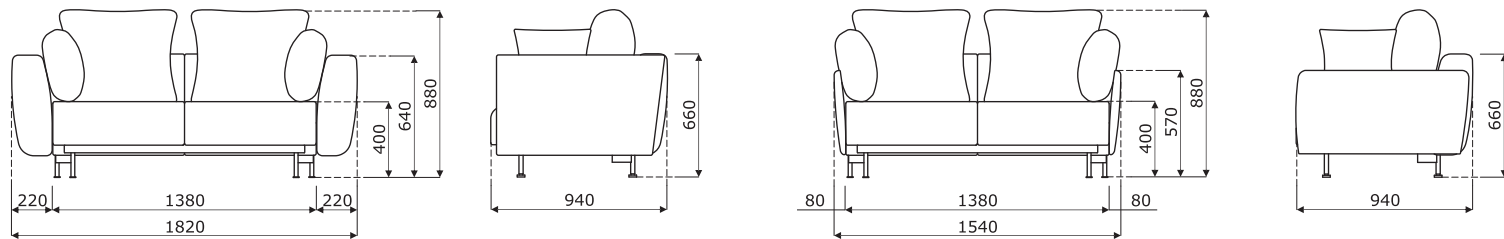

Technical specification

- 1 Narrow armrest** - cut foam, density of 35 kg/m³, upholstered
 - 2 Seat** - steel framework with springs; cut foam, density of 35 kg/m³; upholstered
 - 3 Cushion** - silicone + polyurethane foam (50:50), upholstered
 - 4 Feet** - powder coated steel, colour: black; no height-adjustment
- OPTION WITH EXTRA CHARGE:**
- 5 Narrow armrest** - cut foam, density of 35 kg/m³, upholstered
 - 6 Wide armrest** - cut foam, density of 35 kg/m³, upholstered

Dimensions (mm)

LTS01

LTS04

LTS02

LTS03

Dimensions (mm)

LTS05

LTS06

LTS07

Dimensions (mm)

LTS08