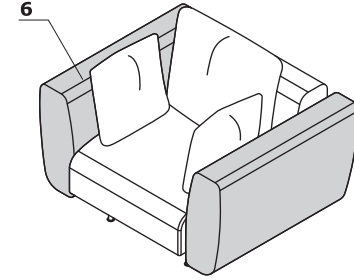

Technical specification

- 1 Narrow armrest** - cut foam, density of 35 kg/m³, upholstered
 - 2 Seat** - steel framework with springs; cut foam, density of 35 kg/m³; upholstered
 - 3 Cushion** - silicone + polyurethane foam (50:50), upholstered
 - 4 Feet** - powder coated steel, colour: black; no height-adjustment
- OPTION WITH EXTRA CHARGE:**
- 5 Narrow armrest** - cut foam, density of 35 kg/m³, upholstered
 - 6 Wide armrest** - cut foam, density of 35 kg/m³, upholstered

Dimensions (mm)

LTS01

LTS04

LTS02

LTS03

Dimensions (mm)

LTS05

LTS06