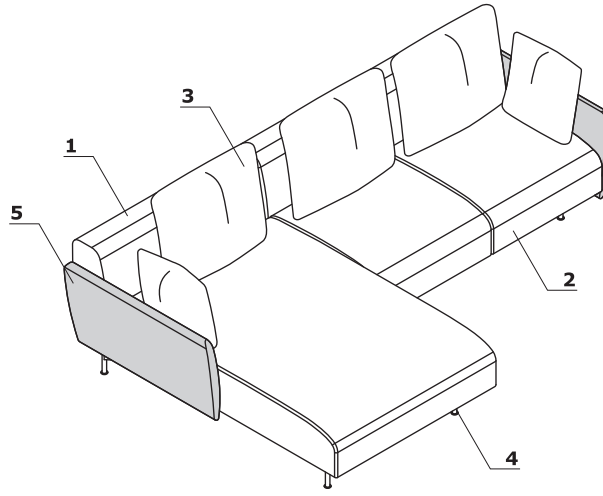

Technical specification

- 1 Narrow armrest** - cut foam, density of 35 kg/m³, upholstered
 - 2 Seat** - steel framework with springs; cut foam, density of 35 kg/m³; upholstered
 - 3 Cushion** - silicone + polyurethane foam (50:50), upholstered
 - 4 Feet** - powder coated steel, colour: black; no height-adjustment
- OPTION WITH EXTRA CHARGE:**
- 5 Narrow armrest** - cut foam, density of 35 kg/m³, upholstered
 - 6 Wide armrest** - cut foam, density of 35 kg/m³, upholstered

Dimensions (mm)

LTS01

LTS04

LTS02

LTS03

Dimensions (mm)

LTS05

LTS06