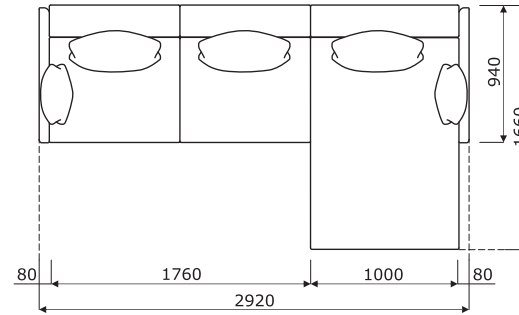

Technical specification

- 1 Narrow armrest** - cut foam, density of 35 kg/m³, upholstered
 - 2 Seat** - steel framework with springs; cut foam, density of 35 kg/m³; upholstered
 - 3 Cushion** - silicone + polyurethane foam (50:50), upholstered
 - 4 Feet** - powder coated steel, colour: black; no height-adjustment
- OPTION WITH EXTRA CHARGE:**
- 5 Narrow armrest** - cut foam, density of 35 kg/m³, upholstered
 - 6 Wide armrest** - cut foam, density of 35 kg/m³, upholstered

Dimensions (mm)

LTS01

LTS04

LTS02

LTS03

Dimensions (mm)

LTS05

LTS06

LTS07

Dimensions (mm)

LTS08