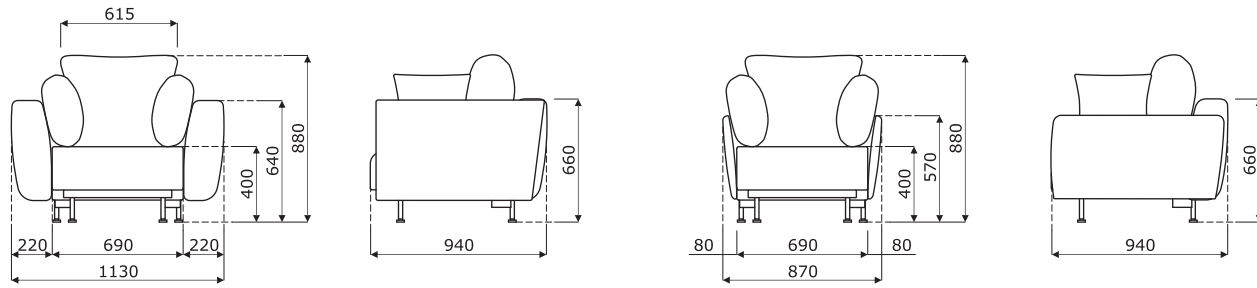

Technical specification

- 1 Narrow armrest** - cut foam, density of 35 kg/m³, upholstered
 - 2 Seat** - steel framework with springs; cut foam, density of 35 kg/m³; upholstered
 - 3 Cushion** - silicone + polyurethane foam (50:50), upholstered
 - 4 Feet** - powder coated steel, colour: black; no height-adjustment
- OPTION WITH EXTRA CHARGE:**
- 5 Narrow armrest** - cut foam, density of 35 kg/m³, upholstered
 - 6 Wide armrest** - cut foam, density of 35 kg/m³, upholstered

Dimensions (mm)

LTS01

LTS04

LTS02

LTS03

Dimensions (mm)

LTS05

LTS06

LTS07

Dimensions (mm)

LTS08