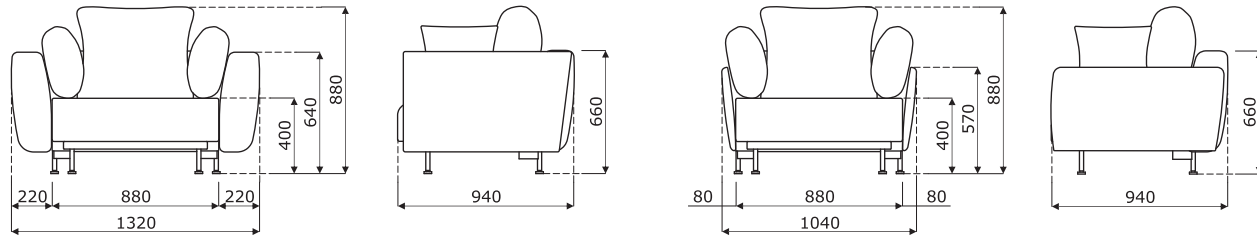

Technical specification

- 1 Narrow armrest** - cut foam, density of 35 kg/m³, upholstered
 - 2 Seat** - steel framework with springs; cut foam, density of 35 kg/m³; upholstered
 - 3 Cushion** - silicone + polyurethane foam (50:50), upholstered
 - 4 Feet** - powder coated steel, colour: black; no height-adjustment
- OPTION WITH EXTRA CHARGE:**
- 5 Narrow armrest** - cut foam, density of 35 kg/m³, upholstered
 - 6 Wide armrest** - cut foam, density of 35 kg/m³, upholstered

Dimensions (mm)

LTS01

LTS04

LTS02

LTS03

Dimensions (mm)

LTS05

LTS06

LTS07

Dimensions (mm)

LTS08