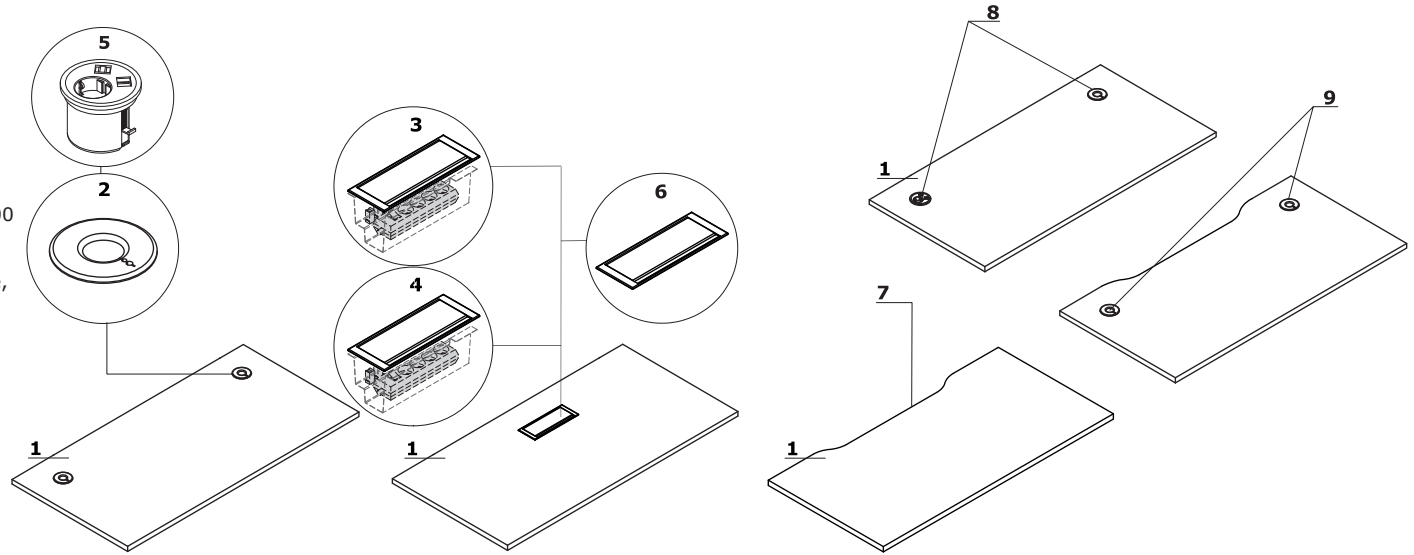

Worktop

1 Worktop - MFC 28 mm, ABS edge 2mm

OPTIONS WITH EXTRA CHARGE:

2 Grommet - 2 pcs, Ø 88 mm

3 Mediabox M14H - plastic frame, 2xRJ45 (class E, cat. 6); + 1 x USB + 1 x HDMI + 4 x 230V; dimensions: 305x155x150mm; power cor 2000 mm

4 Mediabox M14 - plastic frame, 2xRJ45 (class E, cat. 6); + 1 x USB + 4 x 230V; dimensions: 305x155x150mm; power cor 2000 mm

5 Mediabox M071 - 1 x 230V + USB A charger + USB C charger, colour: black, white, mounted instead of the existing grommet Ø88mm (PK81)

6 Top access M15 - plastic frame, dimensions: 292x112x18mm

7 Cable way - the width of the opening is proportional to the width of the opening is proportional to the width of the worktop

8 Mediabox M071 + cable grommets

9 Cable way + cable grommets - desks (51€), bench desks (102€)