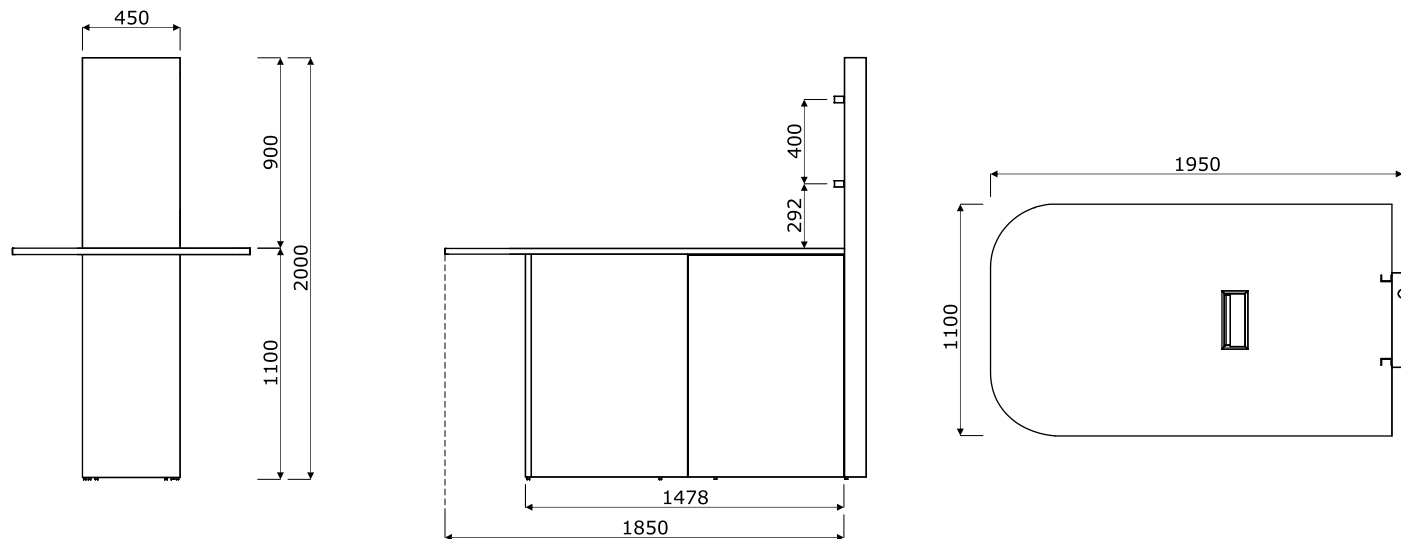

## Frame

**Ogi V** - legs - MFC 28 mm, modesty panel  
 - MFC 18 mm, aluminum spacer 60x20 mm  
 between top and leg

## High tables

- 1 Leveling** - 5 mm range
- 2 Profile** - powder coated steel, Ø30 mm
- 3 Base** - MFC 28 mm, ABS edge 2 mm
- 4 Worktop** - MFC 28 mm, ABS edge 2mm
- 5 Modesty panel** - MFC 18 mm

## Technical specification

- 1 Mediabox M14H** - 2xRJ45 (class E, cat. 6); +1 x USB + 1 x HDMI + 4x 230V
- 2 Worktop** - MFC 28 mm, ABS edge 2mm
- 3 Base** - MFC 28 mm, ABS edges 2mm
- 4 Front** - Push-to-Open, MFC 18 mm, ABS edge 2 mm
- 5 Handles** - VESA fixing, spacing 200x200, 300x300, 400x400mm, max weight of TV 20 kg

## Dimensions (mm) - MS01