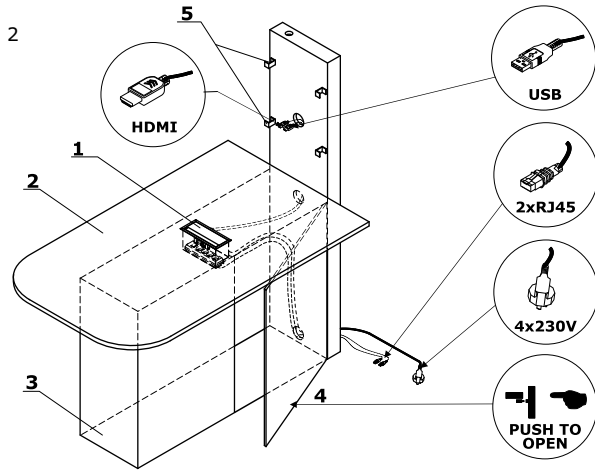

## Dimensions of radial worktops (mm)

## Frame

**Ogi V** - legs - MFC 28 mm, modesty panel  
 - MFC 18 mm, aluminum spacer 60x20 mm  
 between top and leg

## High tables

- 1 Leveling** - 5 mm range
- 2 Profile** - powder coated steel, Ø30 mm
- 3 Base** - MFC 28 mm, ABS edge 2 mm
- 4 Worktop** - MFC 28 mm, ABS edge 2mm
- 5 Modesty panel** - MFC 18 mm

## Technical specification

- 1 Mediabox M14H** - 2xRJ45 (class E, cat. 6); +1 x USB + 1 x HDMI + 4x 230V
- 2 Worktop** - MFC 28 mm, ABS edge 2mm
- 3 Base** - MFC 28 mm, ABS edges 2mm
- 4 Front** - Push-to-Open, MFC 18 mm, ABS edge 2 mm
- 5 Handles** - VESA fixing, spacing 200x200, 300x300, 400x400mm, max weight of TV 20 kg