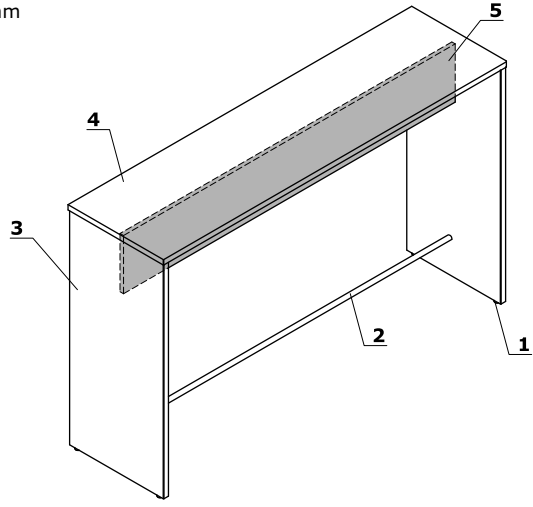

## Dimensions of radial worktops (mm)

## Frame

**Ogi V** - legs - MFC 28 mm, modesty panel  
 - MFC 18 mm, aluminum spacer 60x20 mm  
 between top and leg

## High tables

- 1 Leveling** - 5 mm range
- 2 Profile** - powder coated steel, Ø30 mm
- 3 Base** - MFC 28 mm, ABS edge 2 mm
- 4 Worktop** - MFC 28 mm, ABS edge 2mm
- 5 Modesty panel** - MFC 18 mm