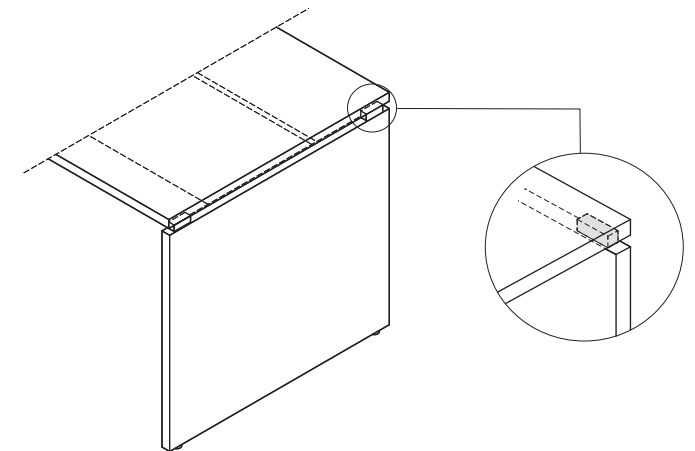

Frame

Ogi V - legs - MFC 28 mm, modesty panel
- MFC 18 mm, aluminum spacer 60x20 mm
between top and leg