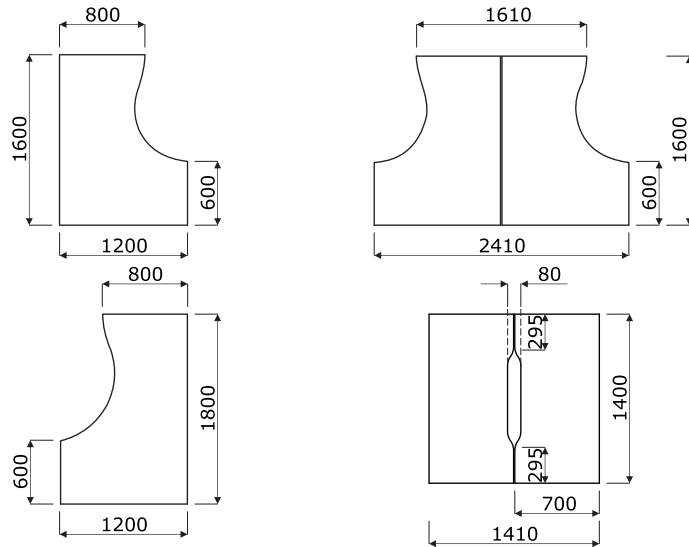

### OPTIONS WITH EXTRA CHARGE:

**2 Grommet** - 2 pcs, Ø 88 mm

**3 Mediabox M14H** - plastic frame, 2xRJ45 (class E, cat. 6); + 1 x USB + 1 x HDMI + 4 x 230V; dimensions: 305x155x150mm; power cor 2000 mm

**6 Top access M15** - plastic frame, dimensions: 292x112x18mm

**7 Cable way** - the width of the opening is proportional to the width of the opening is proportional to the width of the worktop

**8 Mediabox M071 + cable grommets**

## Dimensions of radial worktops (mm)

## Dimensions (mm) - MS01