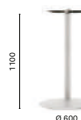

4534

Poseur table base,
cast-iron base

COLUMN Ø 76
TOP MAX 900x900, Ø 1300