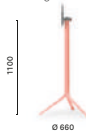

5474T

COLUMN Ø 55
TOP MAX 600x600, Ø 600