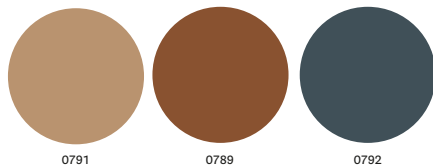

#PedraliBacktoNature

HostMilano 2023
Milan, Italy