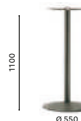

4554

Poseur table base,
cast-iron base

COLUMN Ø 76
TOP MAX 700x700, Ø 1000