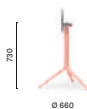

5470

Aluminium dining table base, three legs

COLUMN Ø 55
TOP MAX 600x600, Ø 700

5473

Aluminium coffee table base, three legs

COLUMN Ø 55
TOP MAX 600x600, Ø 700

5474

Aluminium poseur table base, three legs

COLUMN Ø 55
TOP MAX 600x600, Ø 600

5470T

COLUMN Ø 55
TOP MAX 600x600, Ø 700

5474T

COLUMN Ø 55
TOP MAX 600x600, Ø 600

5475

Aluminium dining table base, four legs

COLUMN Ø 60
TOP MAX 800x800, Ø 900

5475 H500

Aluminium coffee table base, four legs

COLUMN Ø 60
TOP MAX 800x800, Ø 900

5476

Aluminium poseur table base, four legs

COLUMN Ø 60
TOP MAX 700x700, Ø 800

5477

Aluminium dining table base, four legs

COLUMN Ø 60
TOP MAX 1000x1000, Ø 1200

5477 H500

Aluminium dining table base, four legs

COLUMN Ø 60
TOP MAX 1000x1000, Ø 1200

FINISHES / FINITURE

aluminium table base / basamento in alluminio

LU
Polished
Lucidato

TN
Titanium
Titanio

QA
Antique brass
Ottone anticato

→ see page 236
vedi pagina 236

tops
ripiani

→ see from page 240
vedi da pagina 240

AWARDS / PREMI