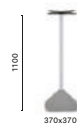

370x370
COLUMN Ø 50
TOP MAX 700x700, Ø 800

FINISHES / FINITURE

powder coated column
colonna verniciata

→ see page 236
vedi pagina 236

tops
ripianti

→ see from page 240
vedi da pagina 240

concrete base / base in cemento