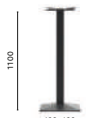

4163

Coffee table base,
cast-iron baseCOLUMN 80x80
TOP MAX 900x900

4164

Poseur table base,
cast-iron baseCOLUMN 80x80
TOP MAX 700x700

4570

Dining table base,
cast-iron baseCOLUMN 80x80
TOP MAX 1400x900; 1250x800 (HPL)