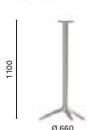

COLUMN Ø 60
TOP MAX 600x600; Ø 800

4790T

Aluminium table base with folding mechanism