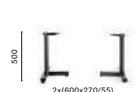

2x(600x270/55)

COLUMN 2x Ø 50
TOP MAX 1400x900

FINISHES / FINITURE

tops
ripiani

→ see page 236
vedi pagina 236

→ see from page 240
vedi da pagina 240