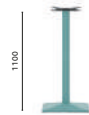

4644

Poseur table base,
cast-iron base

600x410
COLUMN 80x80
TOP MAX 1200x700

FINISHES / FINITURE

any standard colour in powder coated finish table base
basamento verniciato in tutti i colori standard

→ see page 236
vedi pagina 236

oak column
colonna in rovere