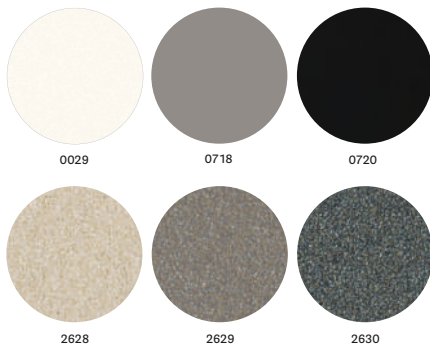

Fenix® laminate

Fenix® laminato

ABS EDGE / BORDO ABS

EDGE / BORDO

BA/20FN

BA/30FN

BA/50FN

SHAPES / FORME

FINISHES / FINITURE

ABS EDGE, SATINE BRASS / BORDO ABS, OTTONE SATINATO

EDGE / BORDO

FINISHES / FINITURE

BAO/20FN

BAO/30FN

BAO/50FN

SHAPES / FORME