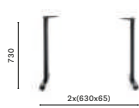

2x(630x65)

COLUMN 2x Ø 50
TOP MAX 1400x900

4757 H500

Coffee table base,
cast-iron base