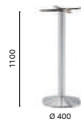

4154

Poseur table base,
cast-iron base

COLUMN Ø 76
TOP MAX Ø 700