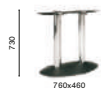

SIZES / DIMENSIONI

4500

Dining table base,
cast-iron base

COLUMN 2x Ø 76
TOP MAX 1400x850