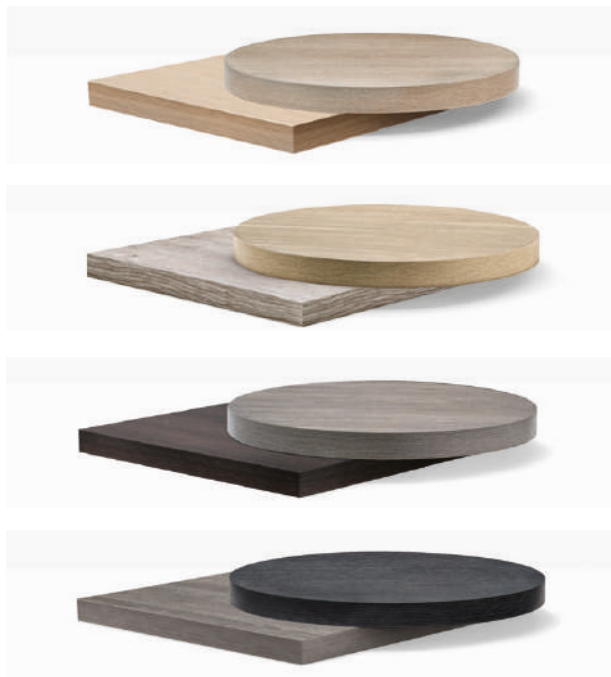

SHAPES / FORME

EDGE / BORDO