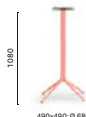

5476

Aluminium poseur table base, four legs