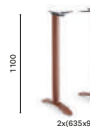

4784

Poseur table base, cast-iron base

COLUMN 2x Ø 76
TOP MAX 1200x700

FINISHES / FINITURE

stainless steel column

colonna in acciaio inox

AC
Brushed
SatinatoLU
Polished
LucidatoCR
Chromed
Cromato

steel column