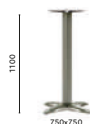

COLUMN 80x80
TOP MAX 900x900, Ø1300

4381

Dining table base,
cast-iron base