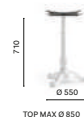

Table Tavolo

4100
Cast-iron dining table base

4101
Cast-iron dining table base

4104
Cast-iron poseur table base

4102
Cast-iron dining table base

4103
Cast-iron poseur table base

FINISHES / FINITURE

 any standard colour in powder coated finish table base
basamento verniciato in tutti i colori standard