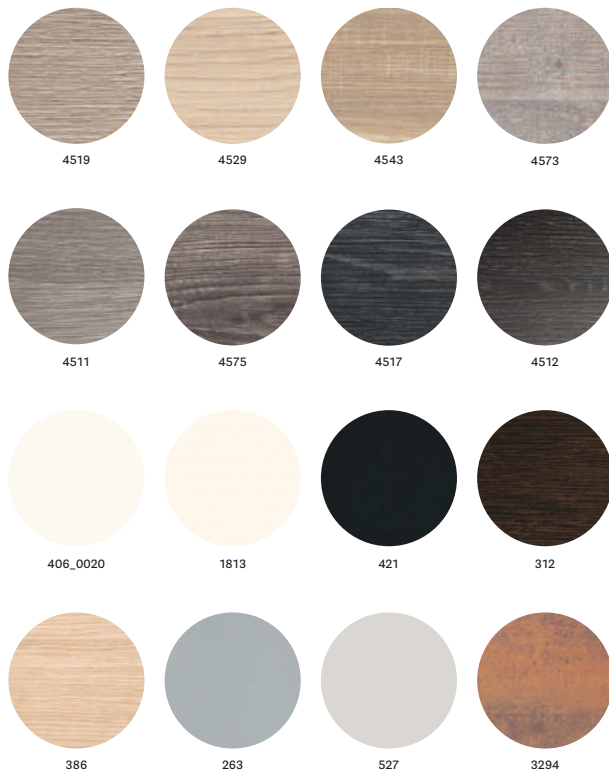

BA/20

BA/30

BA/50

FINISHES / FINITURE