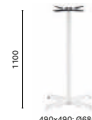

COLUMN Ø 50
TOP MAX 700x700, Ø 700

5430
Dining table base,
die-cast aluminium base