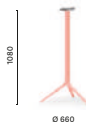

5474

Aluminium poseur table base, three legs