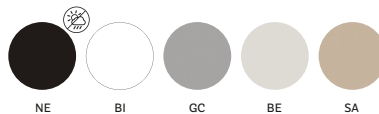

polypropylene and polyethylene / polipropilene e polietilene

tops / ripiani

→ see from page 240
vedi da pagina 240

solid laminate top / ripiano in stratificato