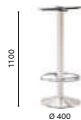

4154R

COLUMN Ø 76
TOP MAX Ø 700