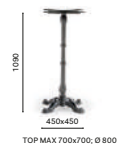

Table Tavolo

4100
Cast-iron dining table base

4101
Cast-iron dining table base

4104
Cast-iron poseur table base

4102
Cast-iron dining table base

4103
Cast-iron poseur table base

FINISHES / FINITURE

 any standard colour in powder coated finish table base
basamento verniciato in tutti i colori standard