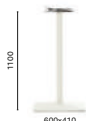

COLUMN 80x80
TOP MAX 1200x700

4560

Dining table base,
cast-iron base