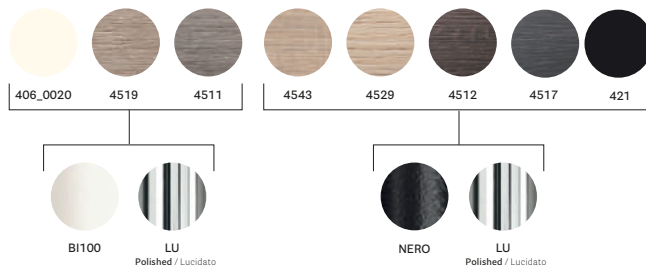

FINISHES / FINITURE

→ see page 236
vedi pagina 236

AWARDS / PREMI