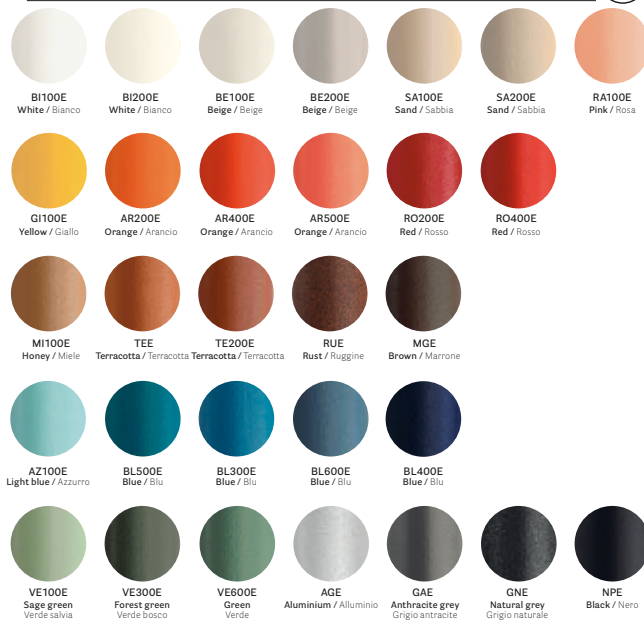

smooth matt finishes / finitura liscia opaca