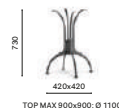

Table Tavolo

SIZES / DIMENSIONI

4950
Cast-iron dining
table base

4960
Cast-iron dining
table base

4990
Cast-iron dining
table base

FINISHES / FINITURE

 any standard colour in powder coated finish table base
basamento verniciato in tutti i colori standard