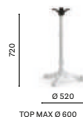

4100
Cast-iron dining table base