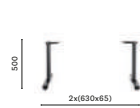

2x(630x65)

COLUMN 2x Ø 50
TOP MAX 1400x900

4759

Dining table base,
cast-iron base