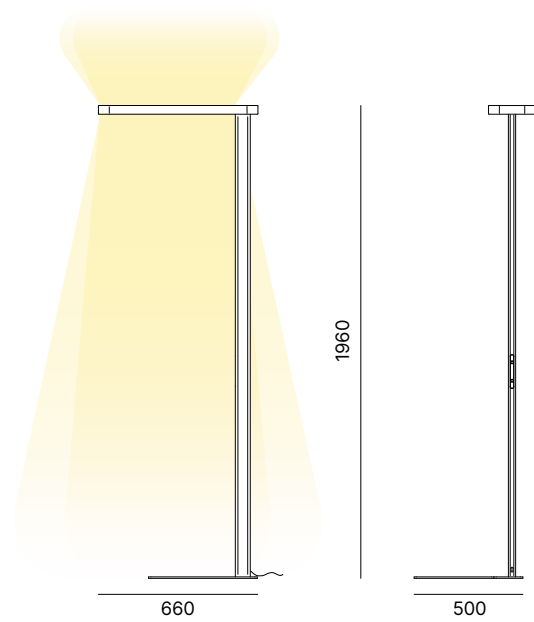

Floor lamp in powder coated aluminium.
Lampada da terra in alluminio verniciato.

More 8	More 12	More 16
82W LED	133W LED	149W LED
8826 lm	13760 lm	18694 lm
110-240V	110-240V	110-240V
3000K	3000K	3000K
CRI90	CRI90	CRI90
Touch Dimm	Touch Dimm	Touch Dimm

DESIGN LIGHTING

LAMP FINISH OPTIONS
FINITURE LAMPADA

Matt White

Black goffratino

DETAILS
DETTAGLI

Touch dimmer function