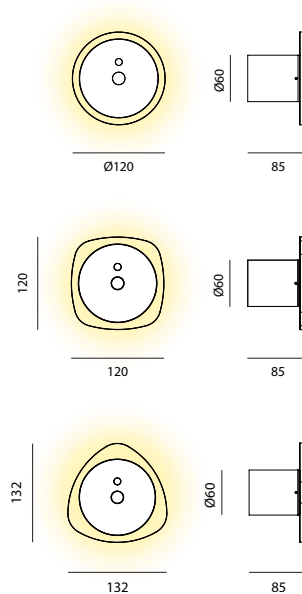

Polycarbonate lamp diffuser with transparent or colored PMMA ring, powder coated metal frame.
 Diffusore in policarbonato con anello in PMMA trasparente o colorato, struttura in metallo verniciato.

8,4W LED
 220-240V
 2700K
 CRI90
 ON-OFF | T/fase

CE IP20 LED 24V 1250lm MacAdam Step 3
 UGR₁₉

DESIGN LIGHTING

FINISH OPTIONS
 FINITURE

FRAME FINISH OPTIONS
 FINITURE STRUTTURA

Matt Black

CD Led collection