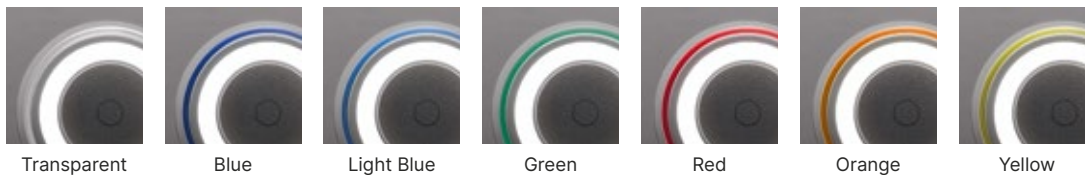

Polycarbonate lamp diffuser with transparent or colored PMMA ring, powder coated metal frame.
 Diffusore in policarbonato con anello in PMMA trasparente o colorato, struttura in metallo verniciato.

8,4W LED
 220-240V
 2700K
 CRI90
 ON-OFF | T/fase

CE IP20 LED 24V 1250lm MacAdam Step 3
 UGR₁₉

DESIGN LIGHTING

FINISH OPTIONS
 FINITURE

FRAME FINISH OPTIONS
 FINITURE STRUTTURA

Matt Black

CD Led collection