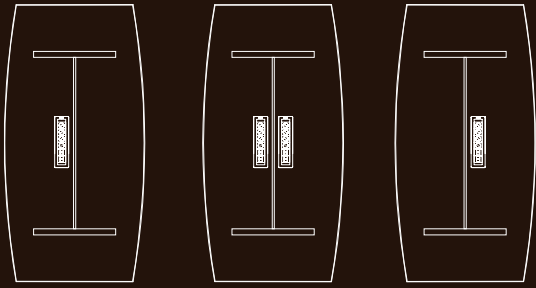

MEDIAPORT ARRANGEMENT

STATUS is the classic office furniture adapted to the new trends and needs dictated by the development of new technologies. Both desks and conference tables have discreetly built in mediaports. Elegance goes hand in hand with the utility.

MEDIAPORT ARRANGEMENT

PRESS AND TURN

The collection is completed by additional elements, making your office feel complete. Containers, cabinets and conference tables are specially designed to create a perfectly composed integrity.