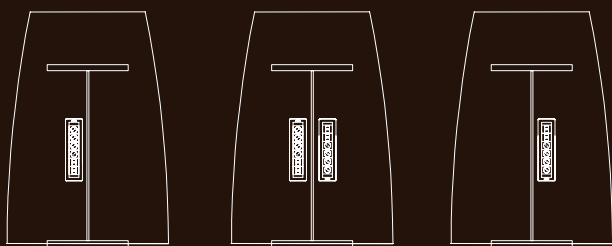

PRESS AND TURN

MEDIAPORT ARRANGEMENT

Strong colors of anthracite and chestnut intensify the sophistication of STATUS.
Dark colors mark out the classic and traditional values while bringing a bit of mystery.

MEDIAPORT ARRANGEMENT

STATUS is the classic office furniture adapted to the new trends and needs dictated by the development of new technologies. Both desks and conference tables have discreetly built in mediaports. Elegance goes hand in hand with the utility.