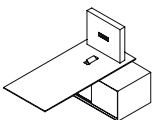

worktop allows ergonomic work and a smooth transition from sitting to standing position. The Gravity range also consists of: height adjustable conference system table, coffee table, bookstand and modular storage system. This unique desk is a bold proposal addressed to modern leaders.

GAV16
800/450/920

GAV6
1200/500/350

GAVIP desk
2400/1600/750-1160

SAVA chair
640/610/1145-1335

GAVIP desk
2400/1600/750-1160

SAVA chair
640/610/1145-1335

GAV16
800/450/920

GAV15
800/450/920